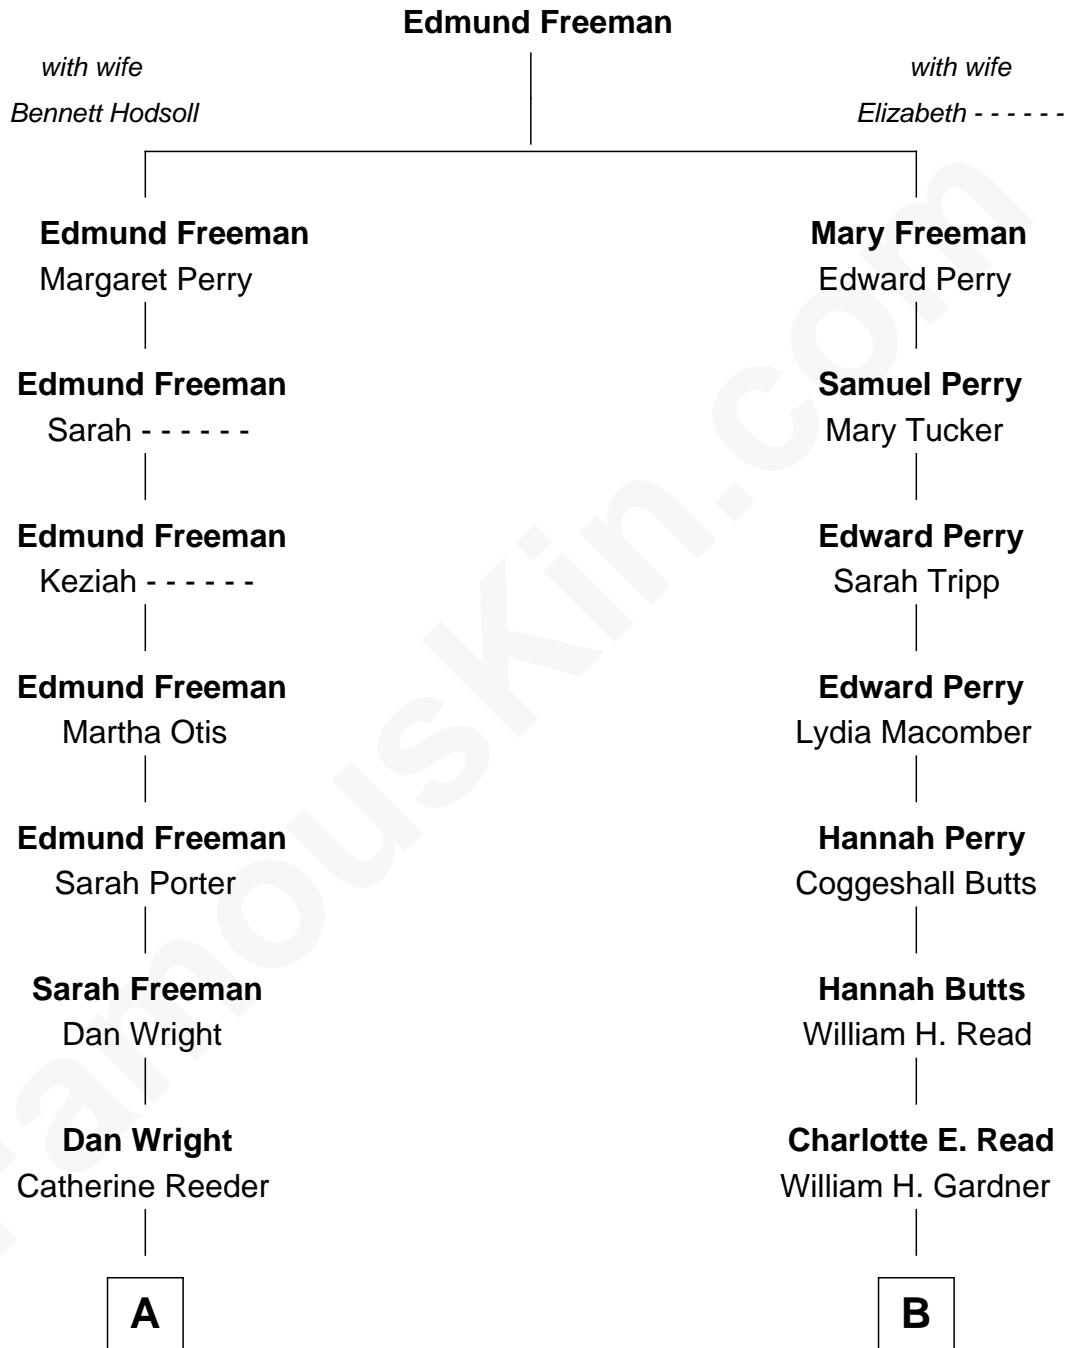

FamousKin.com

Relationship Chart of

Wilbur Wright

Wright Brothers - Aviation Pioneer

8th cousin 1 time removed of

Nelson Eddy

Movie Actor and Singer

A

Bishop Milton Wright
Susan Catherine Koerner

Wilbur Wright
Aviation Pioneer

B

Martha Perry Gardner
Isaac Nelson Eddy

William Darius Eddy
Isabel Kendrick

Nelson Eddy
Movie Actor and Singer

FamousKin.com