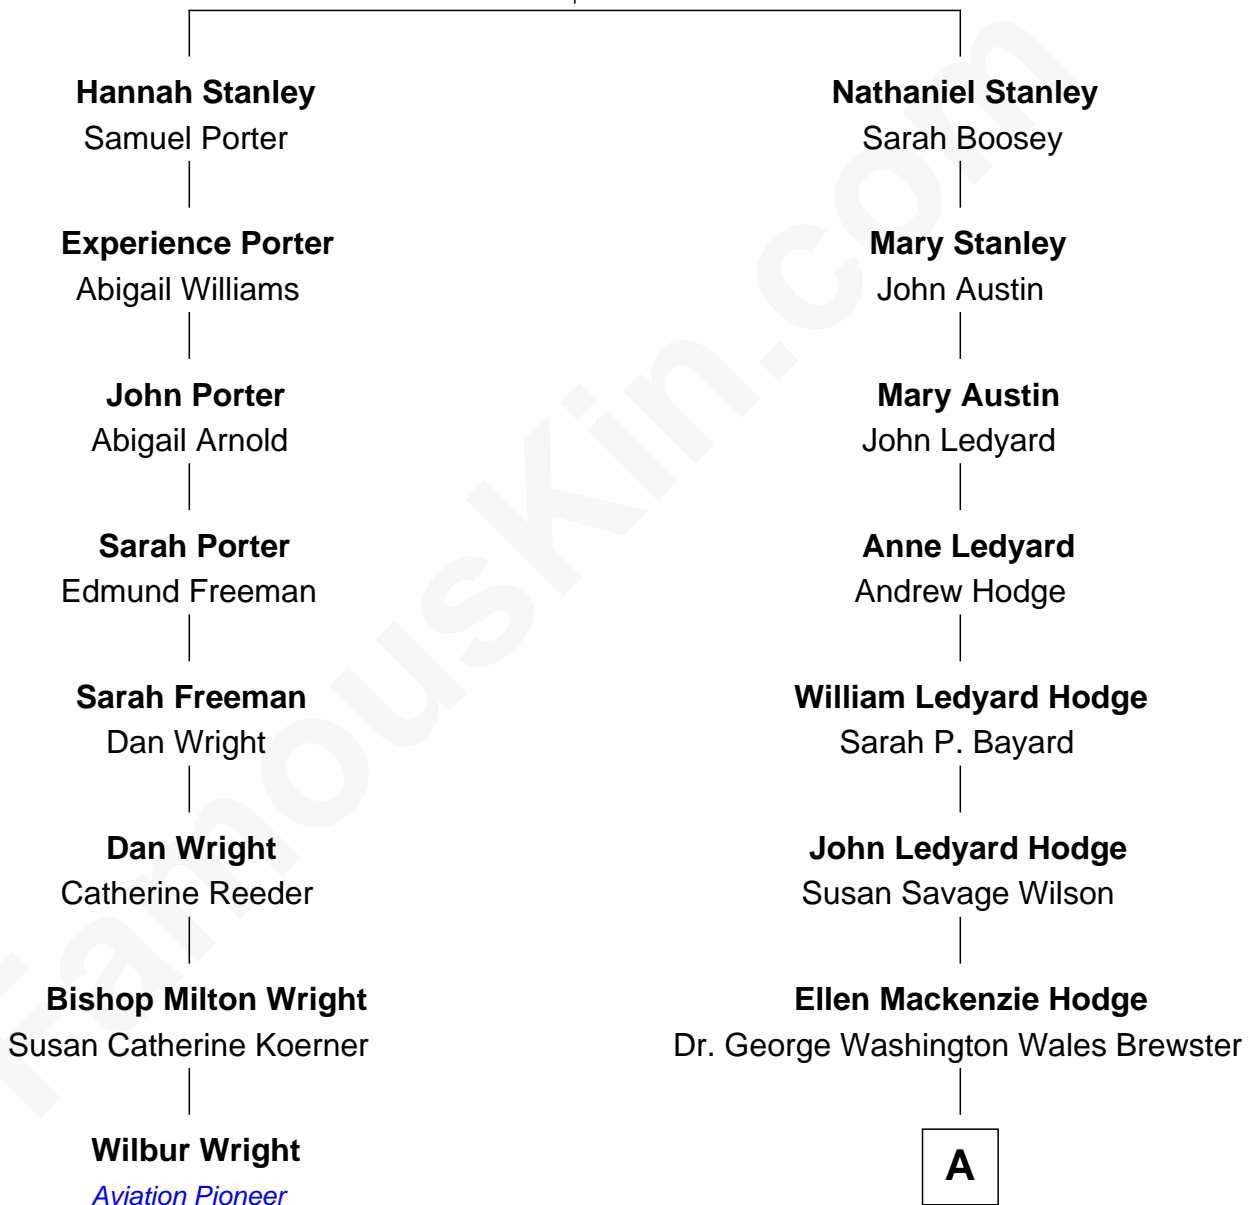

FamousKin.com

Relationship Chart of

Wilbur Wright

Wright Brothers - Aviation Pioneer

7th cousin 2 times removed of

Paget Brewster
TV Actress

Thomas Stanley
Bennett Tritton

A

George Washington Wales Brewster

Joan Ryerson

Galen Brewster

Hathaway Tew

Paget Brewster

TV Actress

FamousKin.com