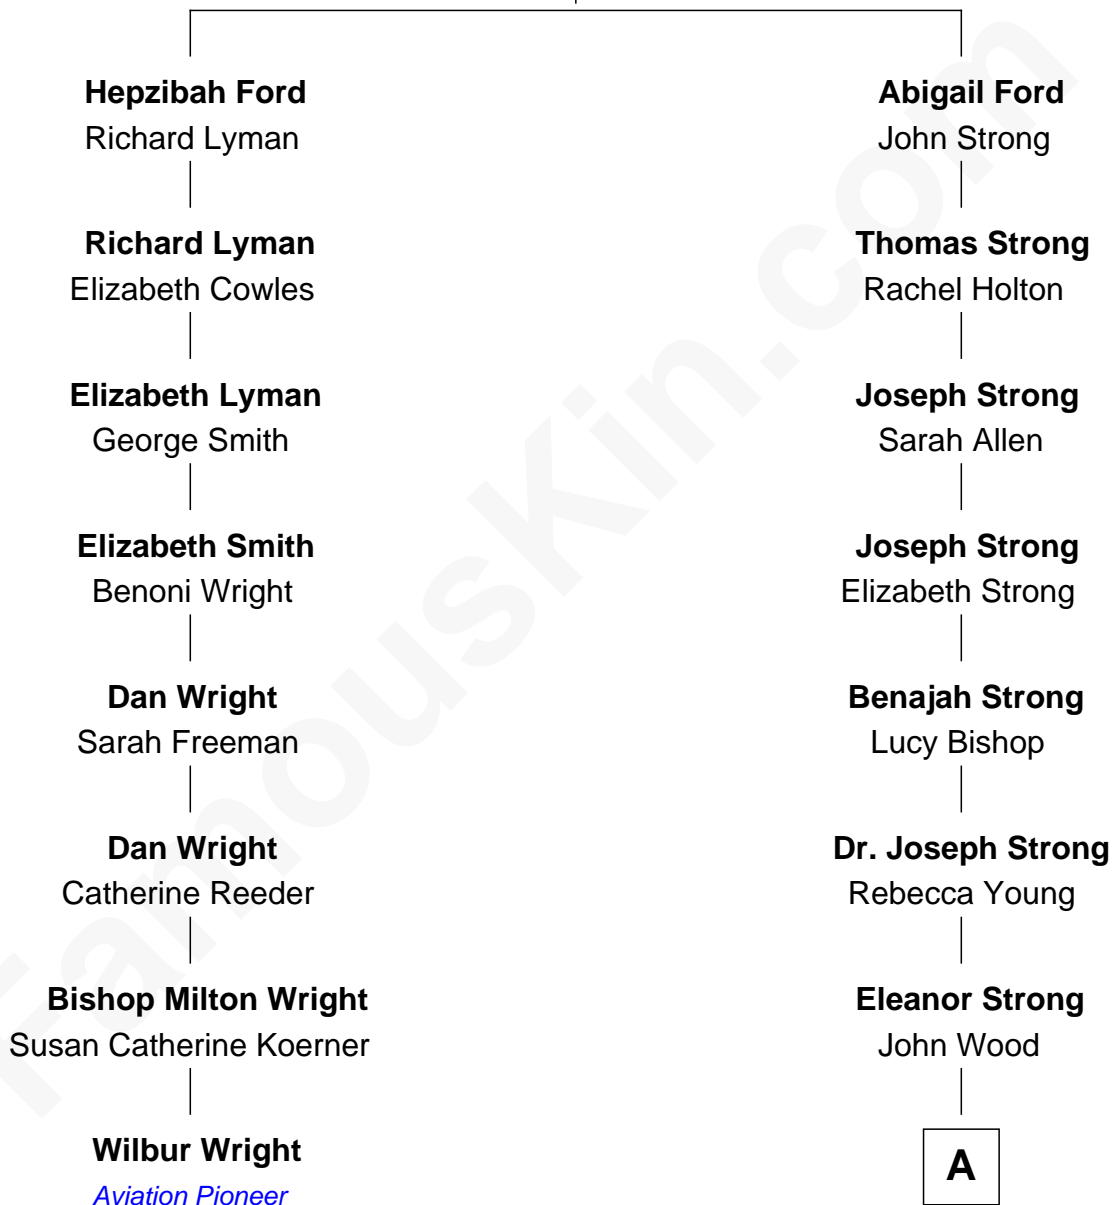

FamousKin.com

Relationship Chart of

Wilbur Wright

Wright Brothers - Aviation Pioneer

7th cousin 5 times removed of

Oliver Platt
Movie Actor

Thomas Ford
Elizabeth Charde

A

Ellen Wood

Franklin H. Work

Frances Eleanor Work

James Boothby Burke Roche

Cynthia Burke Roche

Arthur Scott Burden

Eileen Burden

Walter Maynard