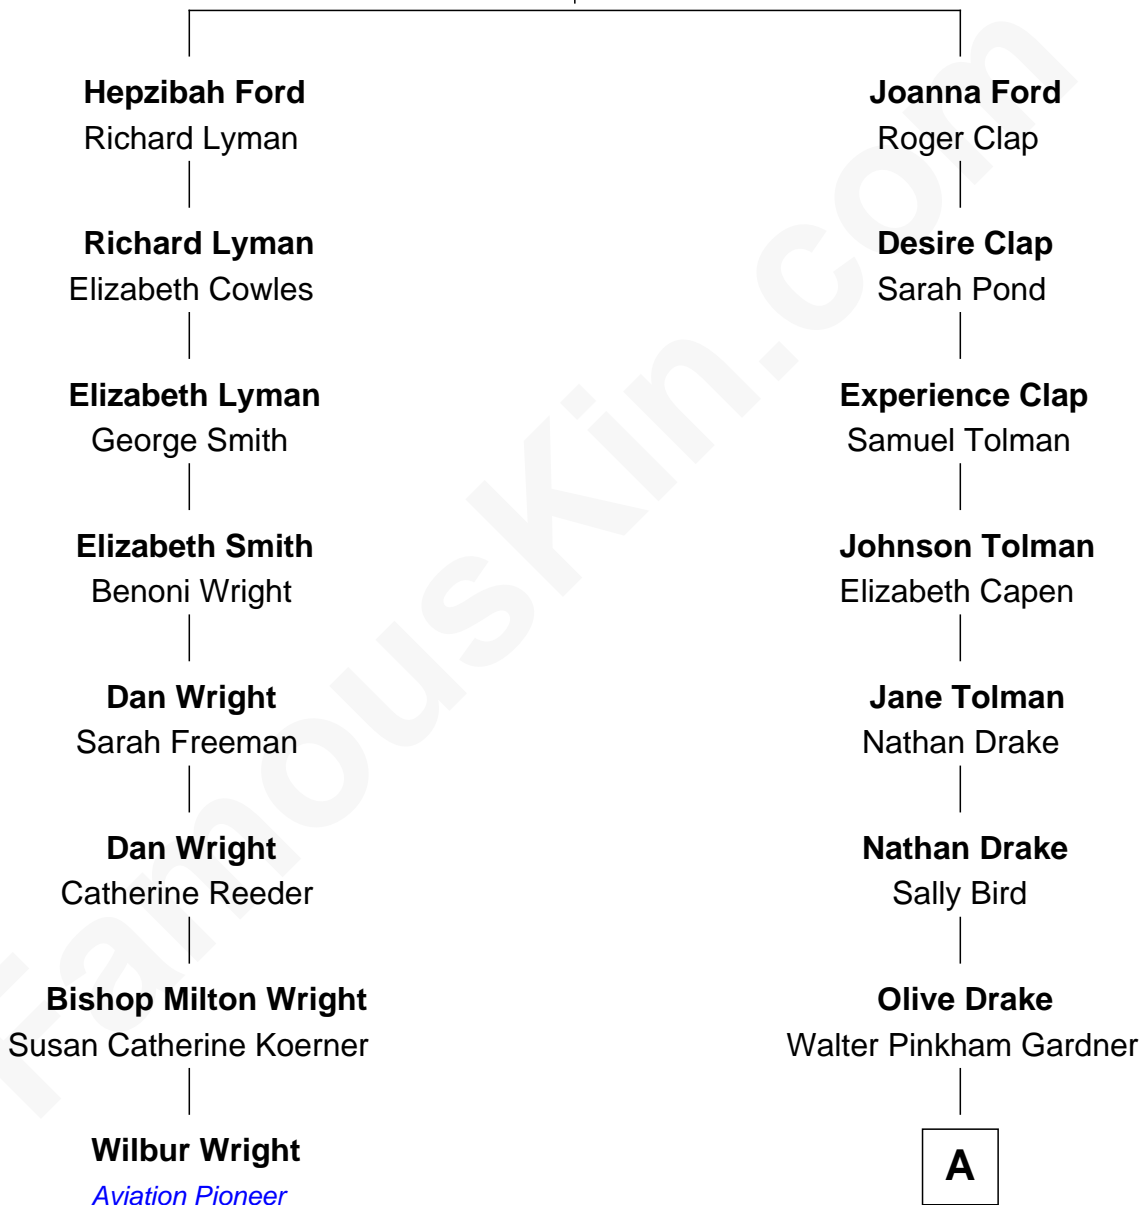

FamousKin.com

Relationship Chart of

Wilbur Wright

Wright Brothers - Aviation Pioneer

7th cousin 1 time removed of

Erle Stanley Gardner

Author of the Perry Mason series

Thomas Ford
Elizabeth Charde

A

Charles Walter Gardner
Grace Adelma Waugh

Erle Stanley Gardner
Author of Perry Mason

FamousKin.com