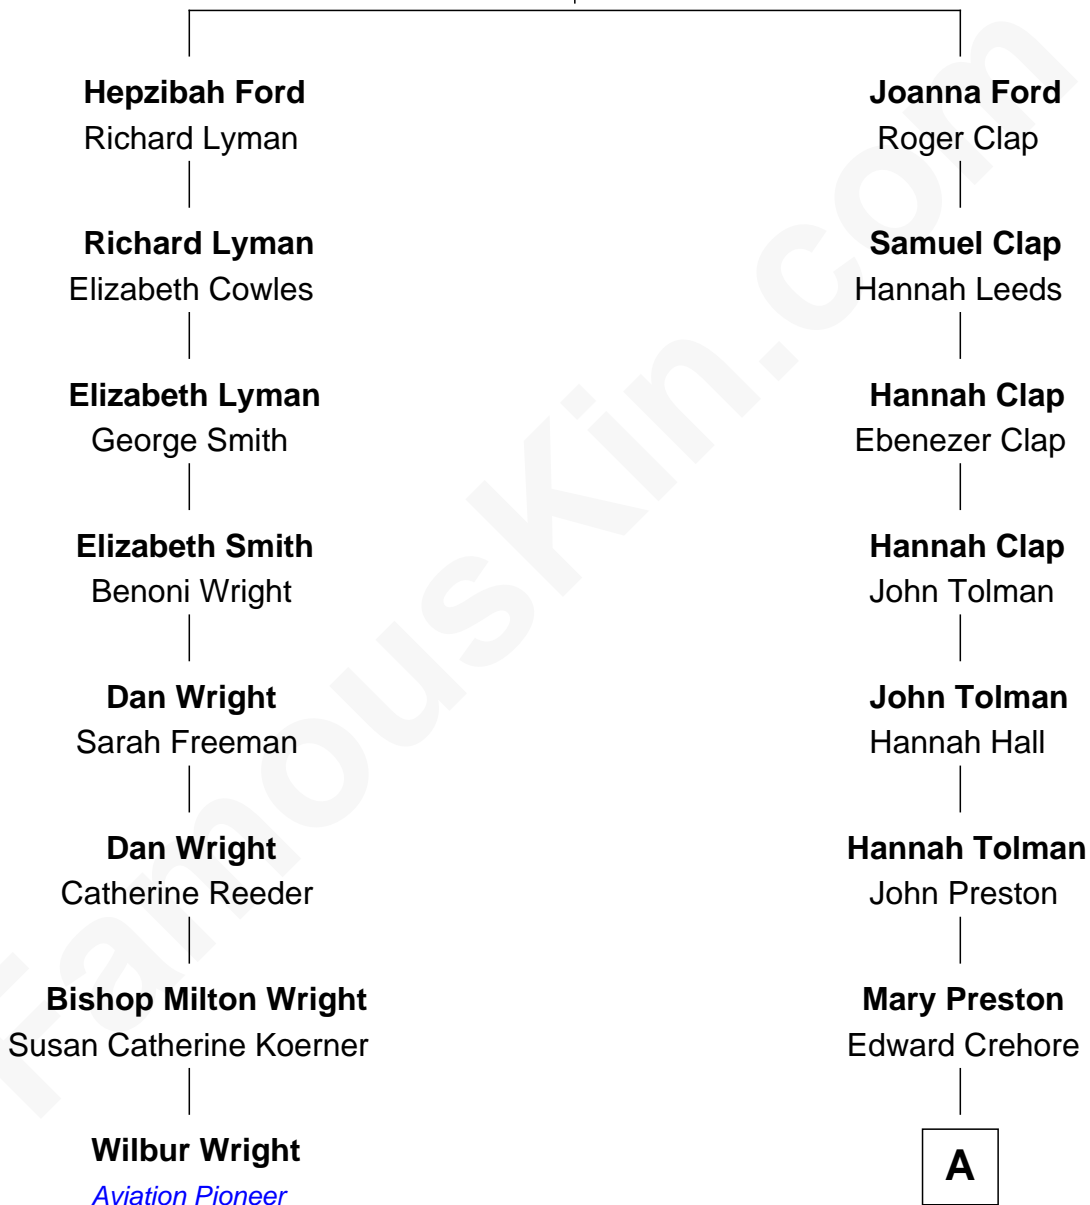

FamousKin.com

Relationship Chart of

Wilbur Wright

Wright Brothers - Aviation Pioneer

7th cousin 3 times removed of

George Kennedy
Movie Actor

Thomas Ford
Elizabeth Charde

A

Eunice Elizabeth Crehore

Horatio Harris

Georgia Anna Harris

Dr. Frederick William Kennedy

George Harris Kennedy

Helen Kieselbach

George Kennedy

Movie Actor