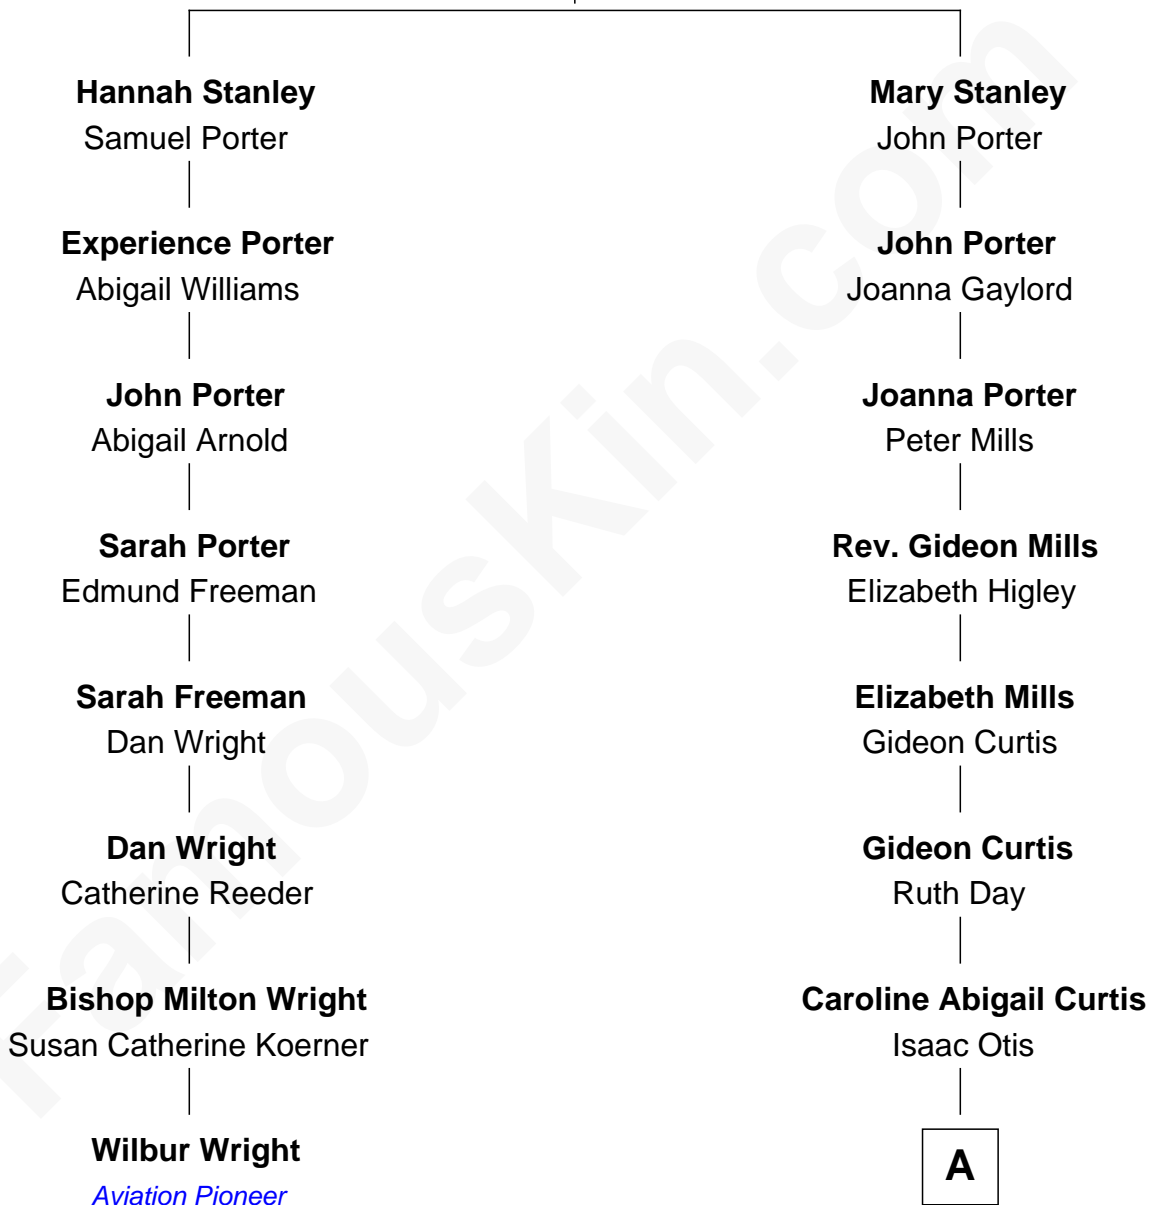

## Relationship Chart of

### Wilbur Wright

Wright Brothers - Aviation Pioneer

7th cousin 2 times removed of

**Amelia Earhart**  
Aviation Pioneer

**Thomas Stanley**  
Bennett Tritton

A

**Alfred Gideon Otis**  
Amelia Josephine Harres

**Amelia Otis**  
Edwin Stanton Earhart

**Amelia Earhart**  
*Aviation Pioneer*

FamousKin.com