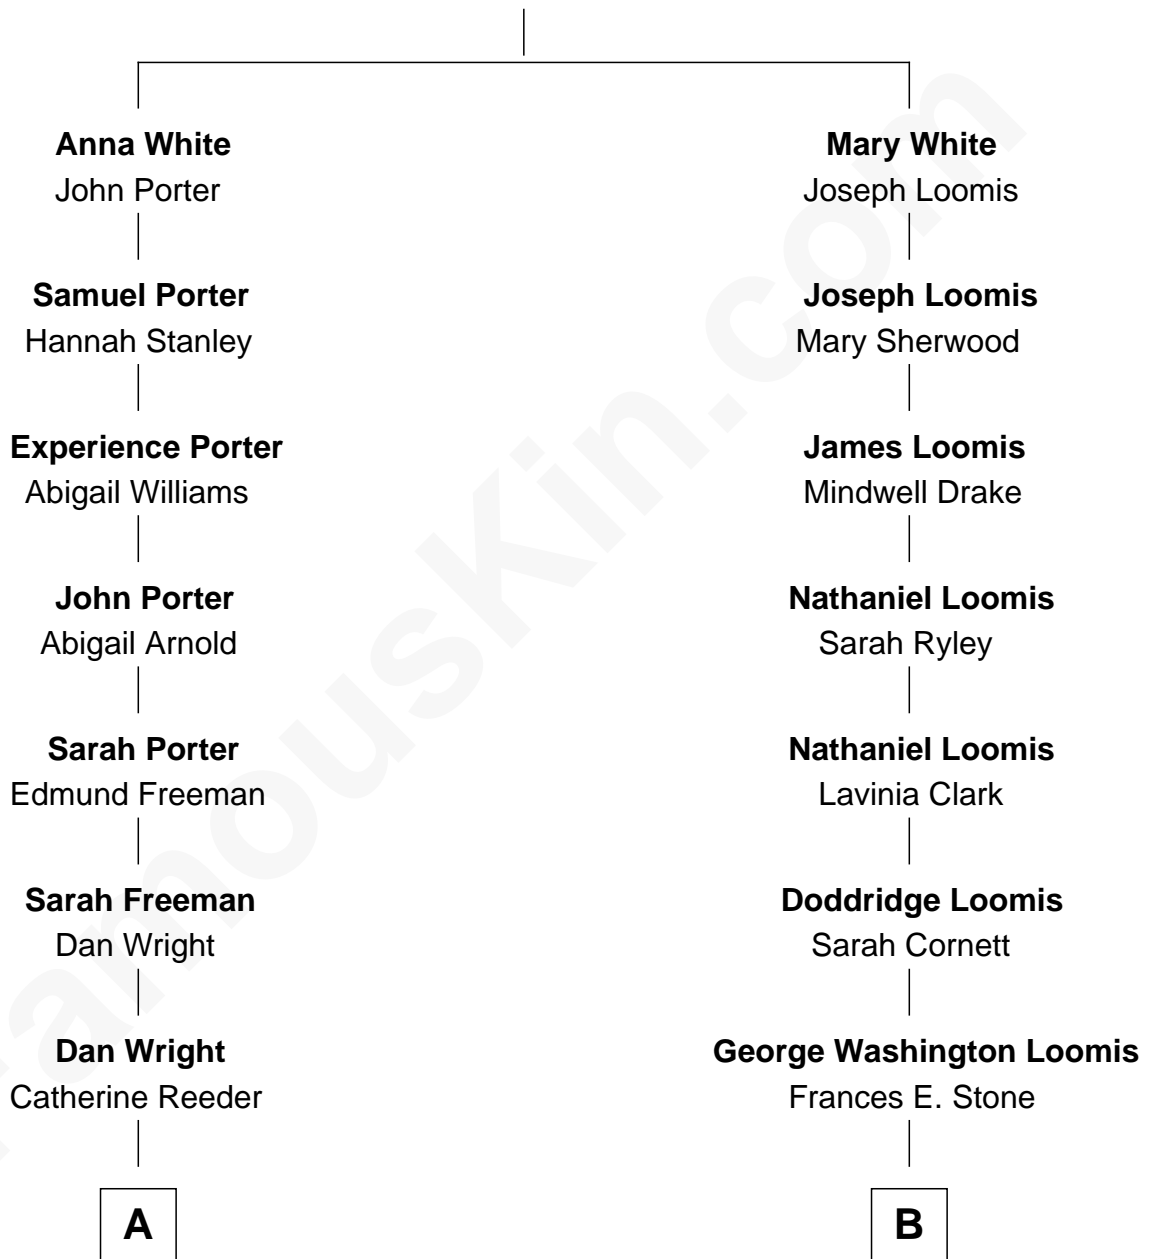

FamousKin.com Relationship Chart of

Wilbur Wright

Wright Brothers - Aviation Pioneer

8th cousin of

Lee B. Loomis

Founder of Loomis Armored Car Service

Robert White

Bridget Allgar

A

Bishop Milton Wright
Susan Catherine Koerner

Wilbur Wright
Aviation Pioneer

B

George H. Loomis
Charity Cornelia Fox

Lee B. Loomis
Founder of Loomis Armored Car

FamousKin.com