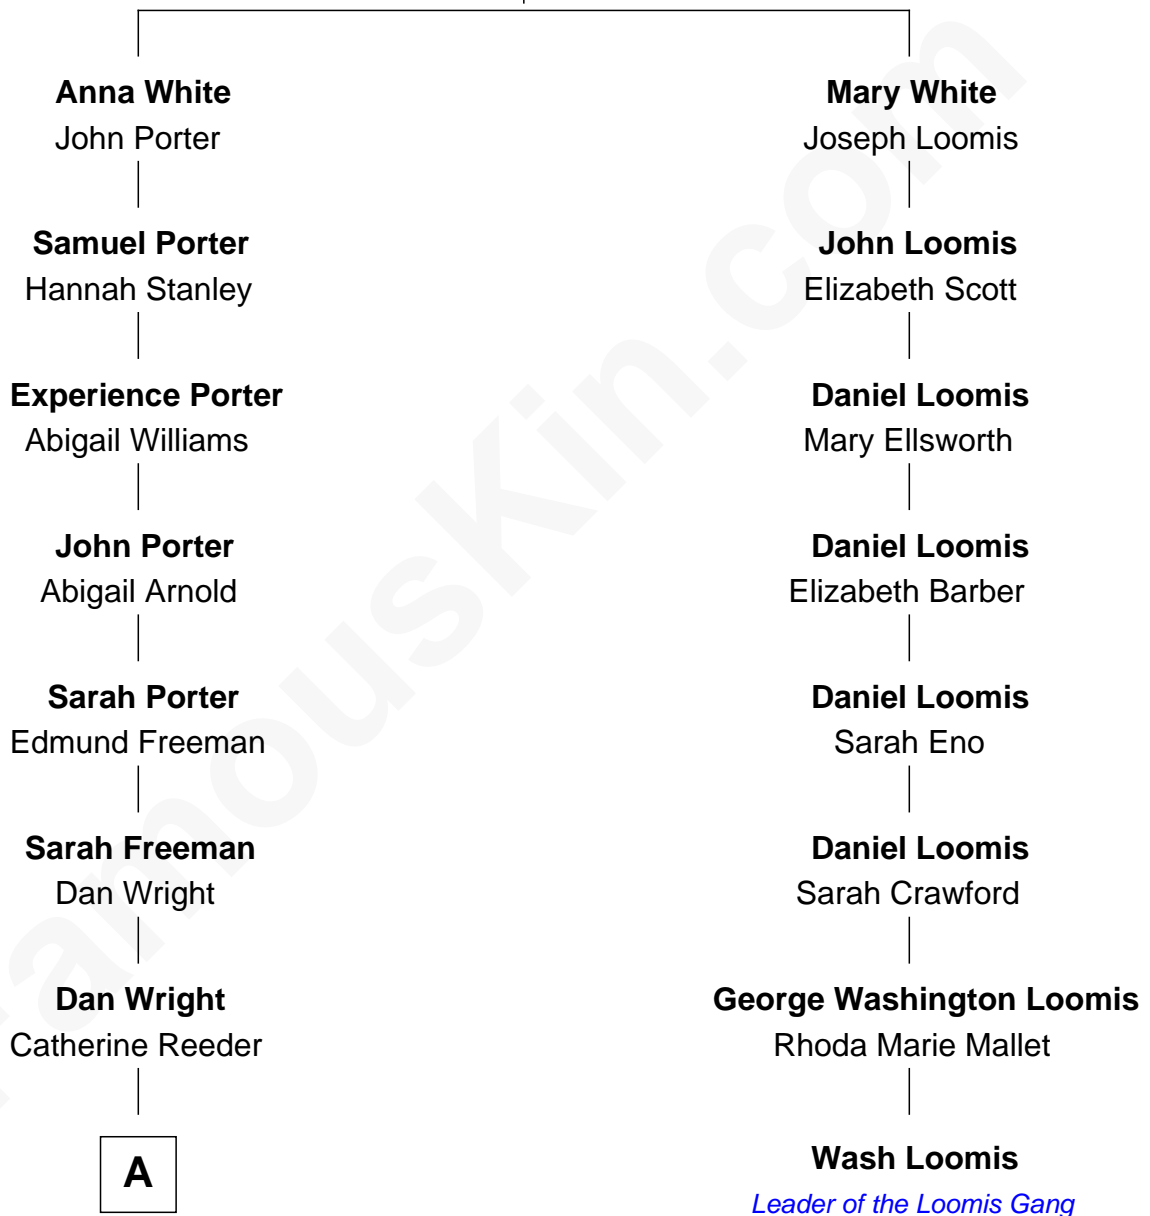

FamousKin.com

Relationship Chart of

Wilbur Wright

Wright Brothers - Aviation Pioneer

7th cousin 1 time removed of

Wash Loomis

Leader of the Loomis Gang

Robert White
Bridget Allgar

A

—
Bishop Milton Wright
Susan Catherine Koerner

—
Wilbur Wright
Aviation Pioneer

FamousKin.com