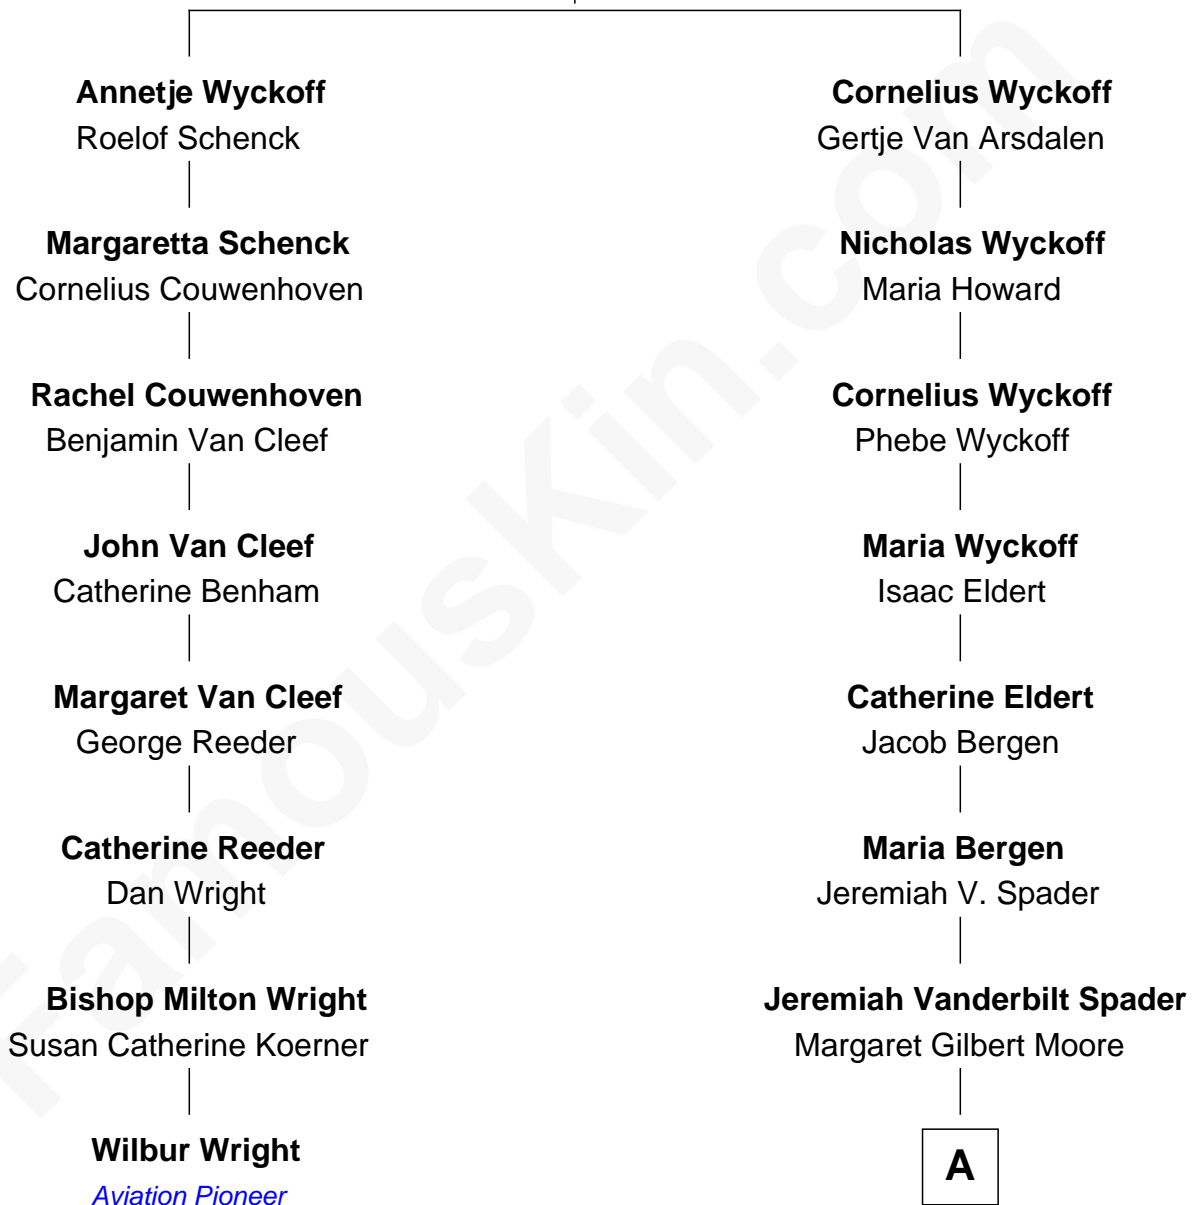

FamousKin.com

Relationship Chart of

Wilbur Wright

Wright Brothers - Aviation Pioneer

7th cousin 3 times removed of

James Spader

TV and Movie Actor

Pieter Claesen Wyckoff

Grietje Van Ness

A

Vanderbilt Spader

Fannie Augusta Stoddard

Vanderbilt Reginald Spader

Mary Heaton Beers

Stoddard Greenwood Spader

Jean Fraser