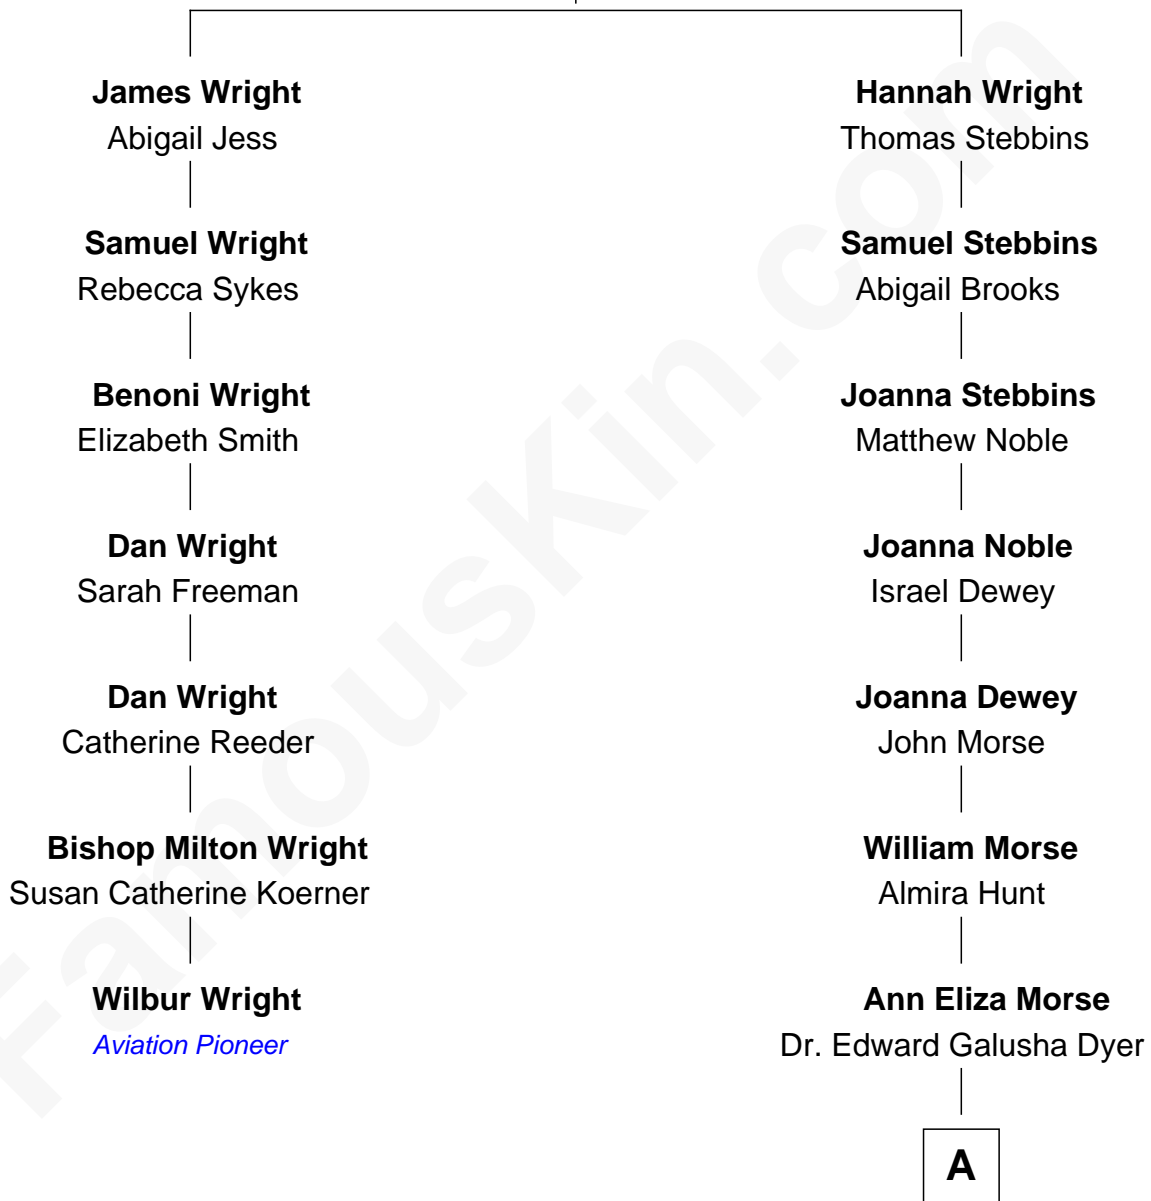

FamousKin.com

Relationship Chart of

Wilbur Wright

Wright Brothers - Aviation Pioneer

6th cousin 5 times removed of

Andrew Shue

TV Actor

Samuel Wright

Margaret - - - - -

A

Emily Almira Dyer
Alexander Hunter Gunn

Alexander Hunter Gunn
Harriet Grace Brewster Willcox

Mary Brewster Gunn
Adoniram Judson Wells

Anne Brewster Wells
James William Shue

Andrew Shue
TV Actor