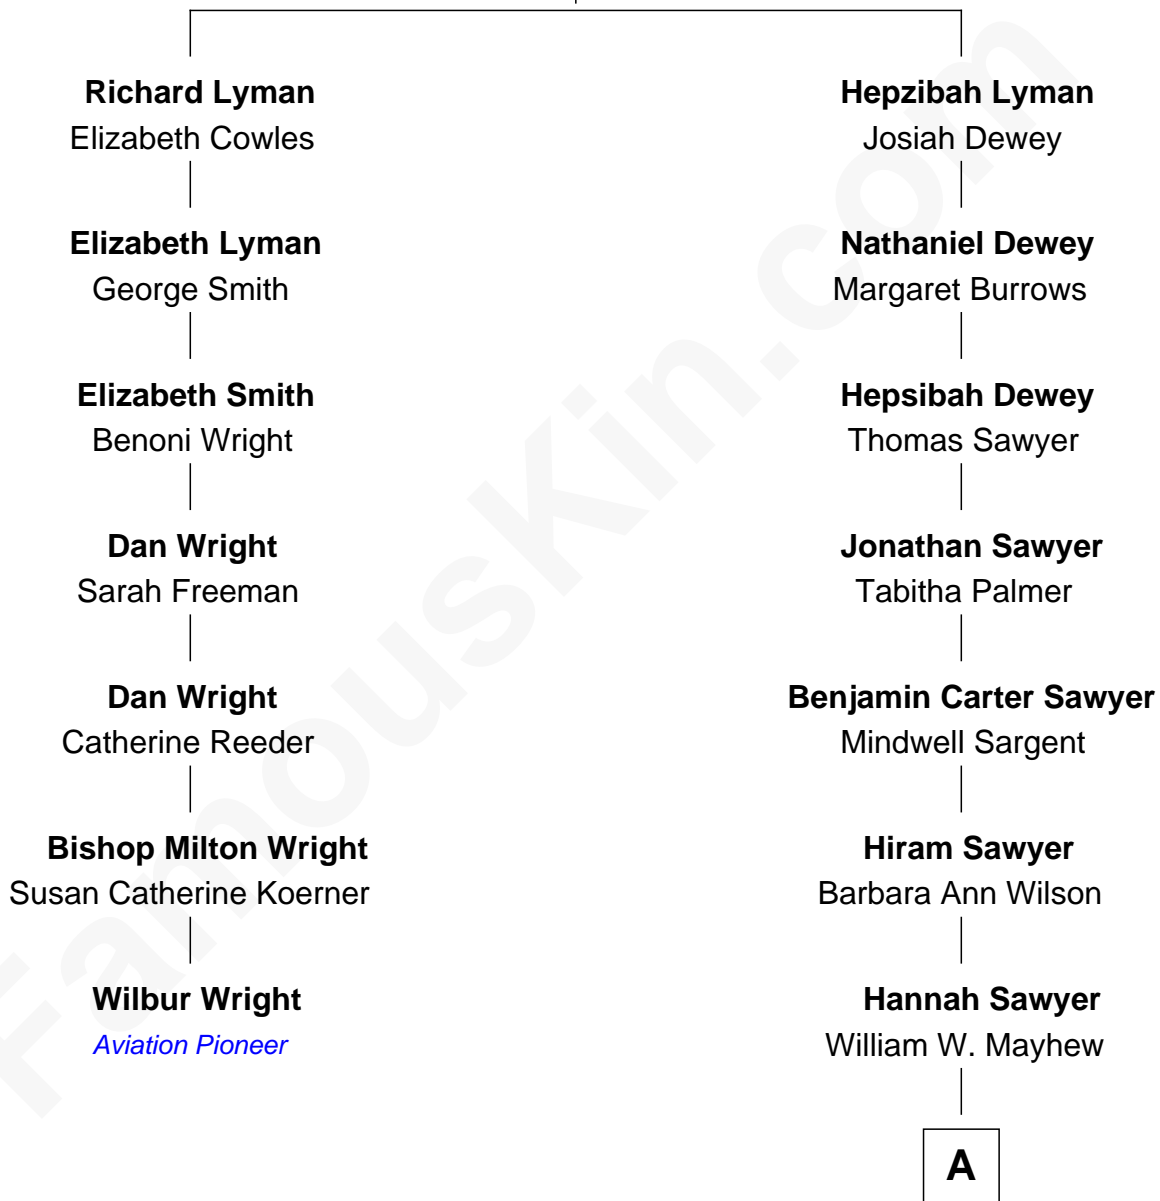

## Relationship Chart of

### Wilbur Wright

*Wright Brothers - Aviation Pioneer*

6th cousin 4 times removed of

### David Hyde Pierce

*Stage, TV, and Movie Actor*

**Richard Lyman**

Hepzibah Ford

**A**

—  
**Sarah B. Mayhew**  
Rev. Thomas Bennett Hughes

—  
**Lorado Thomas Hughes**  
Mildred E. Sherman

—  
**Laura Marie Hughes**  
George Hyde Pierce