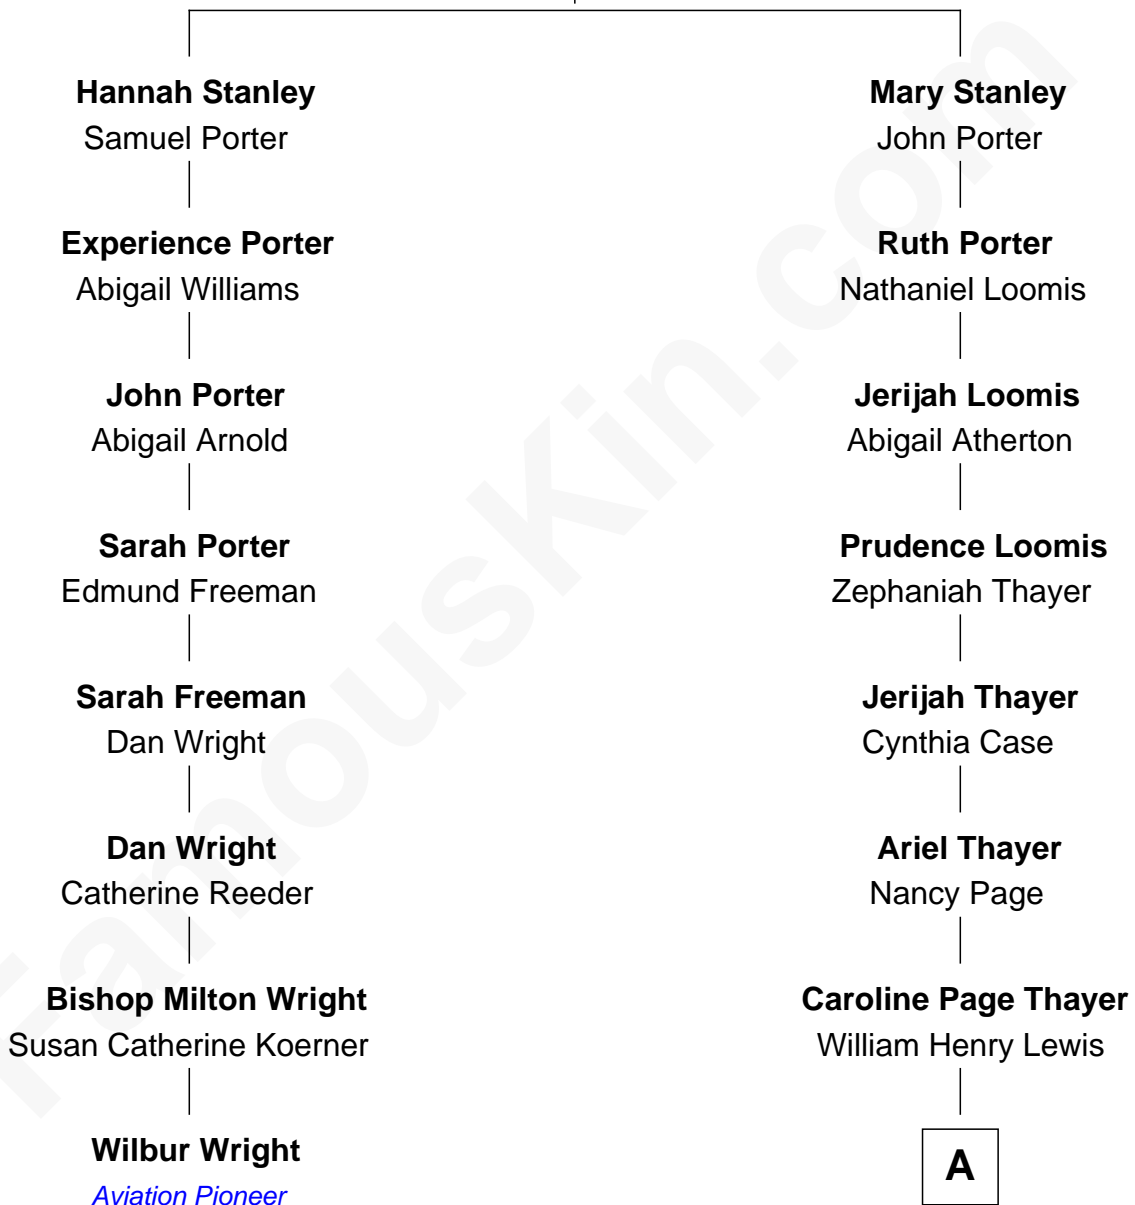

## Relationship Chart of

### Wilbur Wright

*Wright Brothers - Aviation Pioneer*

7th cousin 3 times removed of

### David Hyde Pierce

*Stage, TV, and Movie Actor*

**Thomas Stanley**  
Bennett Tritton

**A**

—  
**Mary Annie Lewis**

George W. Hyde

—  
**Helen E. Hyde**

Arthur J. Pierce