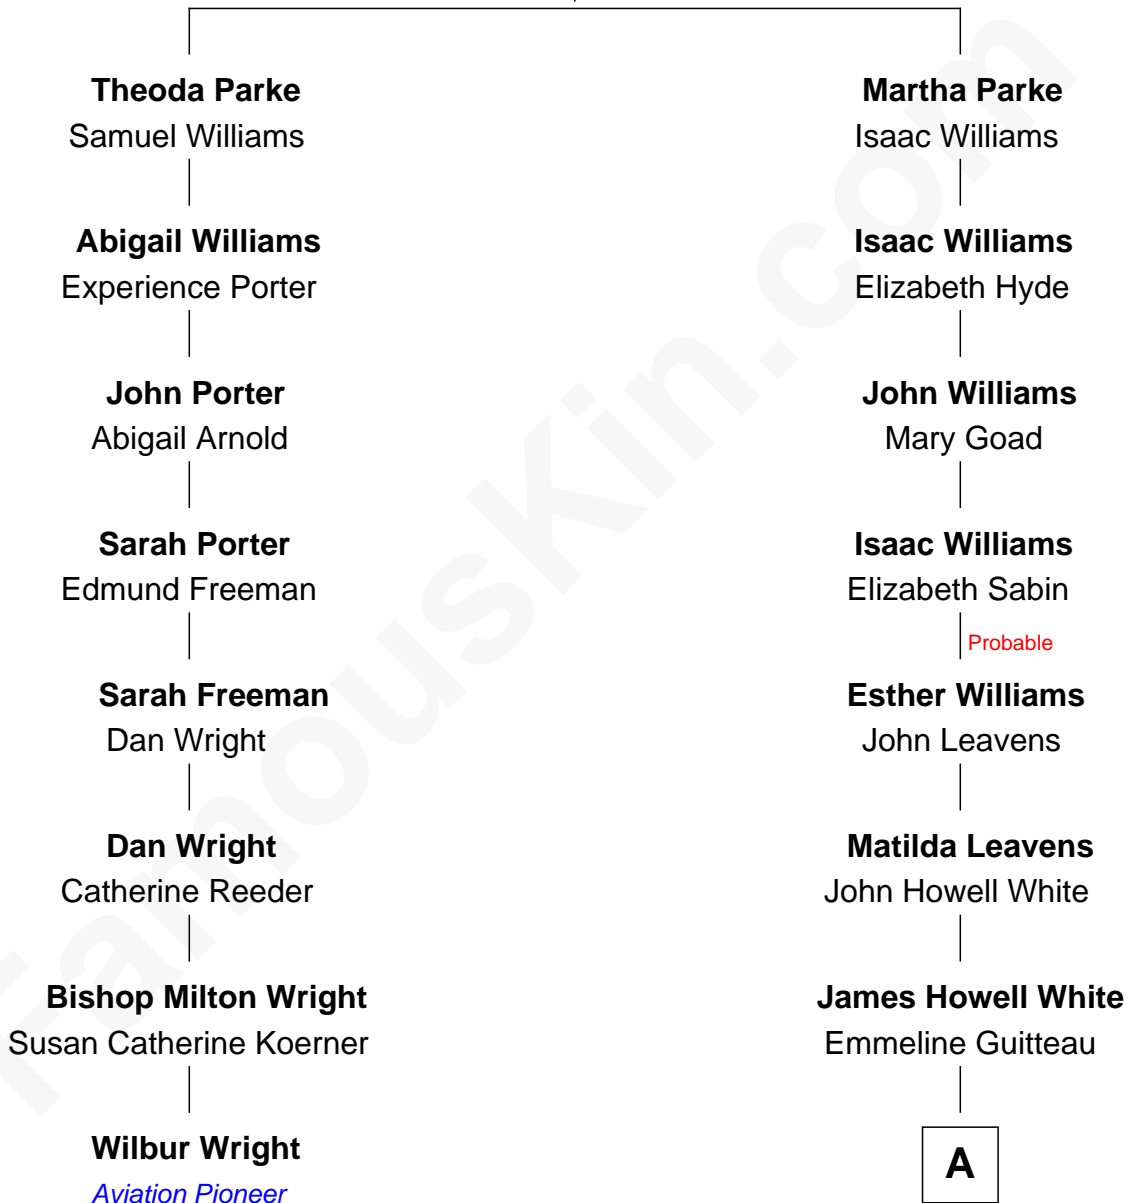

FamousKin.com

Relationship Chart of

Wilbur Wright

Wright Brothers - Aviation Pioneer

7th cousin 2 times removed of

Henry A. Wallace

33rd U.S. Vice-President

William Parke
Martha Holgrave

A

|
Mary Ann Matilda White

John Avery Brodhead

|
Carrie May Brodhead

Henry Cantwell Wallace

|
Henry A. Wallace

33rd U.S. Vice-President

FamousKin.com