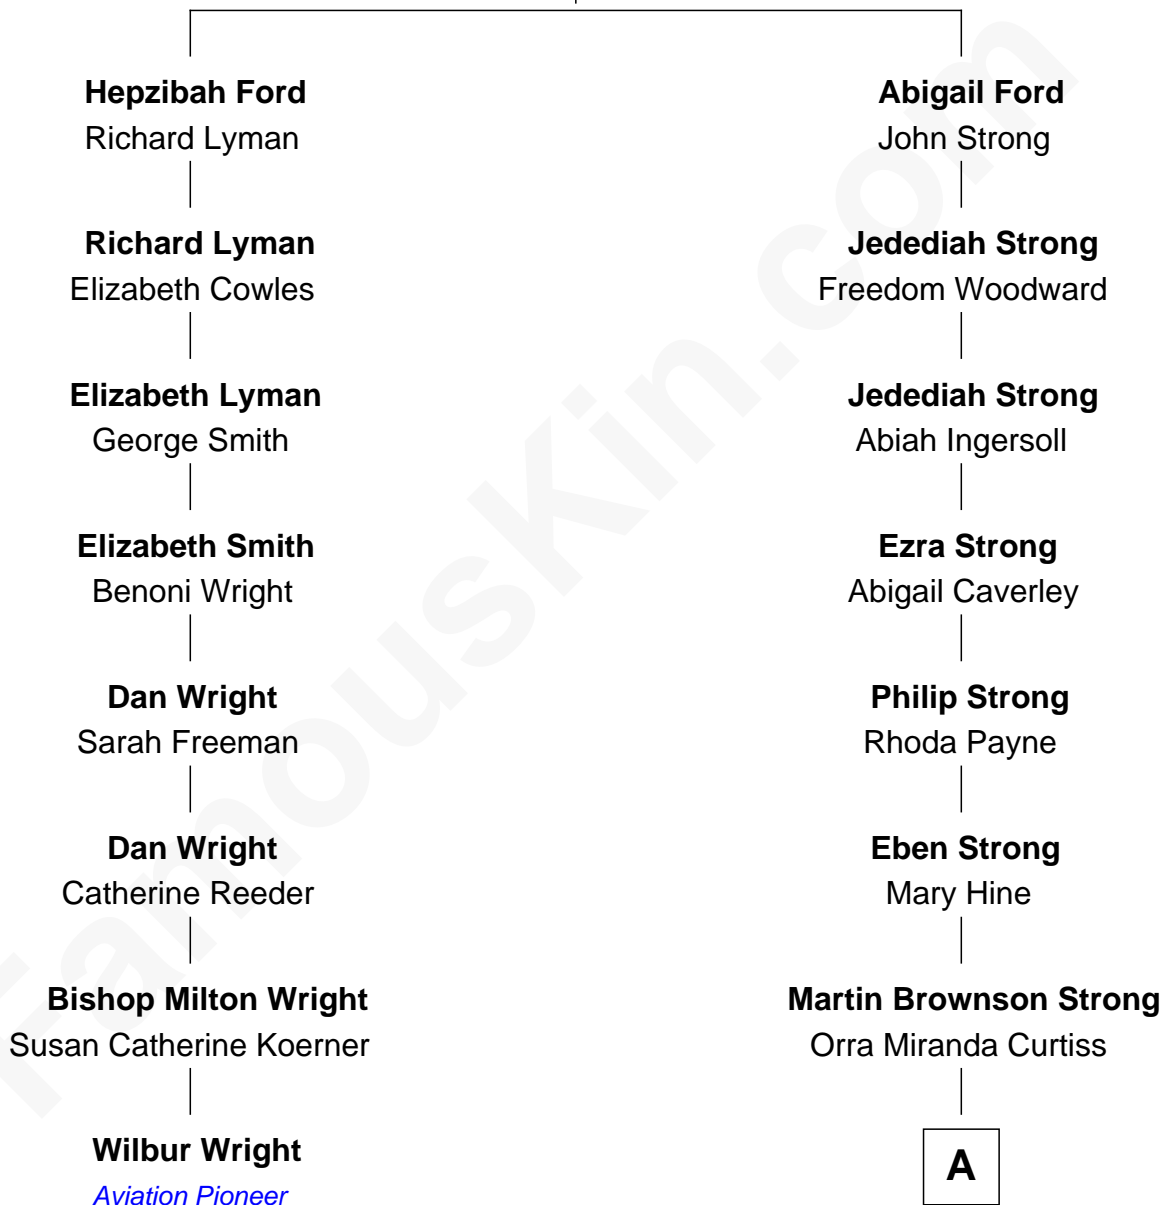

FamousKin.com

Relationship Chart of

Wilbur Wright

Wright Brothers - Aviation Pioneer

7th cousin 4 times removed of

Sarah Palin

9th Governor of Alaska

Thomas Ford
Elizabeth Charde

A

Homer Curtiss Strong
Augusta Lodema Godfrey

Cora Godfrey Strong
James Carl Gower

Helen Louise Gower
Clement James Sheeran

Sarah Sheeran
Charles Richard Heath

Sarah Palin
9th Governor of Alaska

FamousKin.com