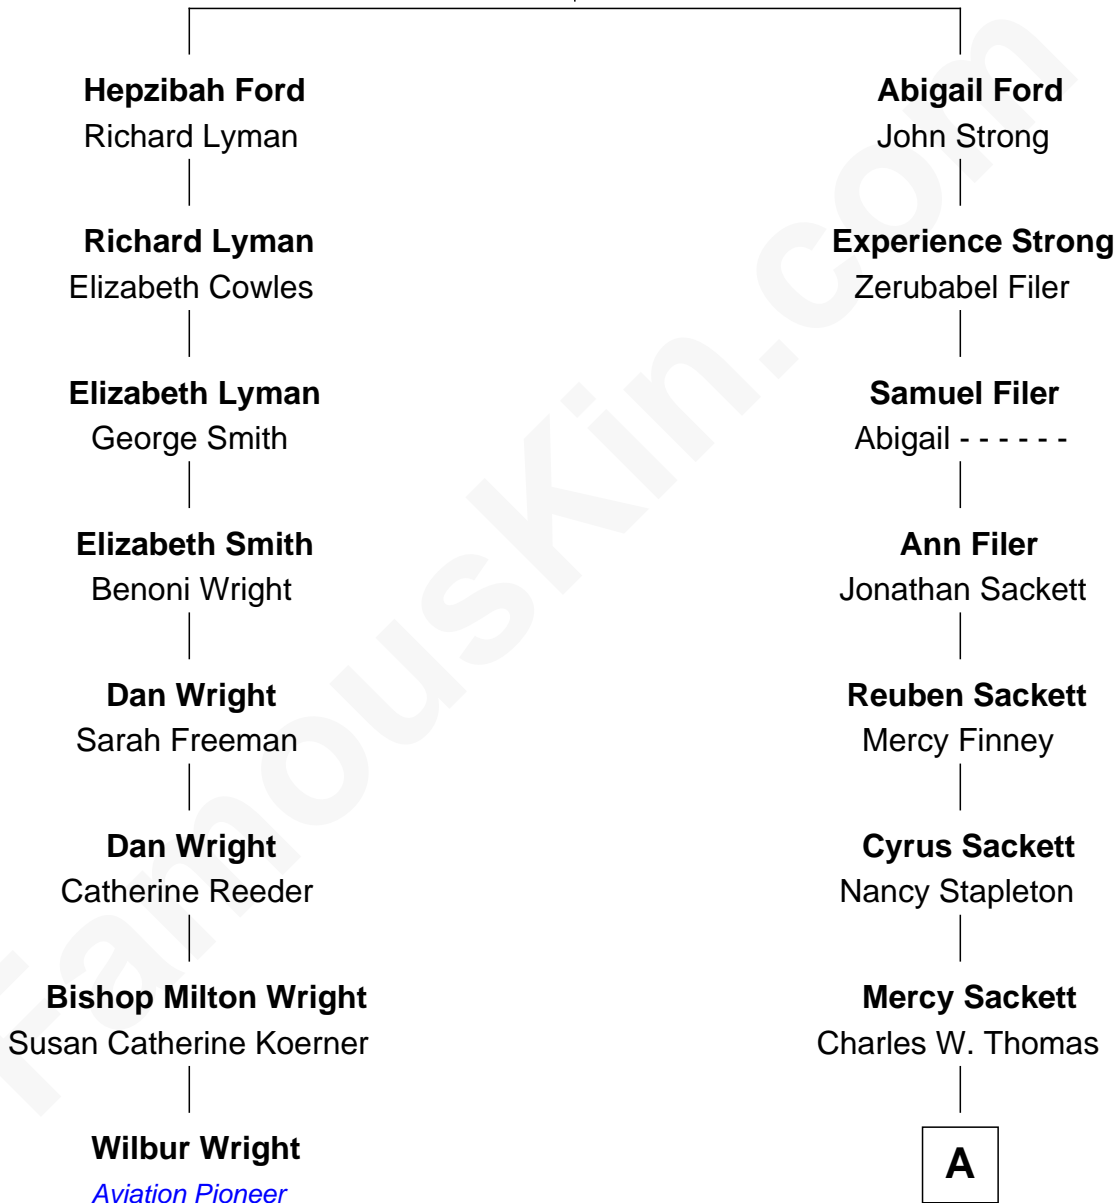

FamousKin.com

Relationship Chart of

Wilbur Wright

Wright Brothers - Aviation Pioneer

7th cousin 2 times removed of

Lowell Thomas

Radio and TV Commentator

Thomas Ford
Elizabeth Charde

A

—
David Randall Thomas

Pheriba Anne Jackson

—
Dr. Harry George Thomas

Harriet May Wagner

—
Lowell Thomas

Radio and TV Commentator

FamousKin.com