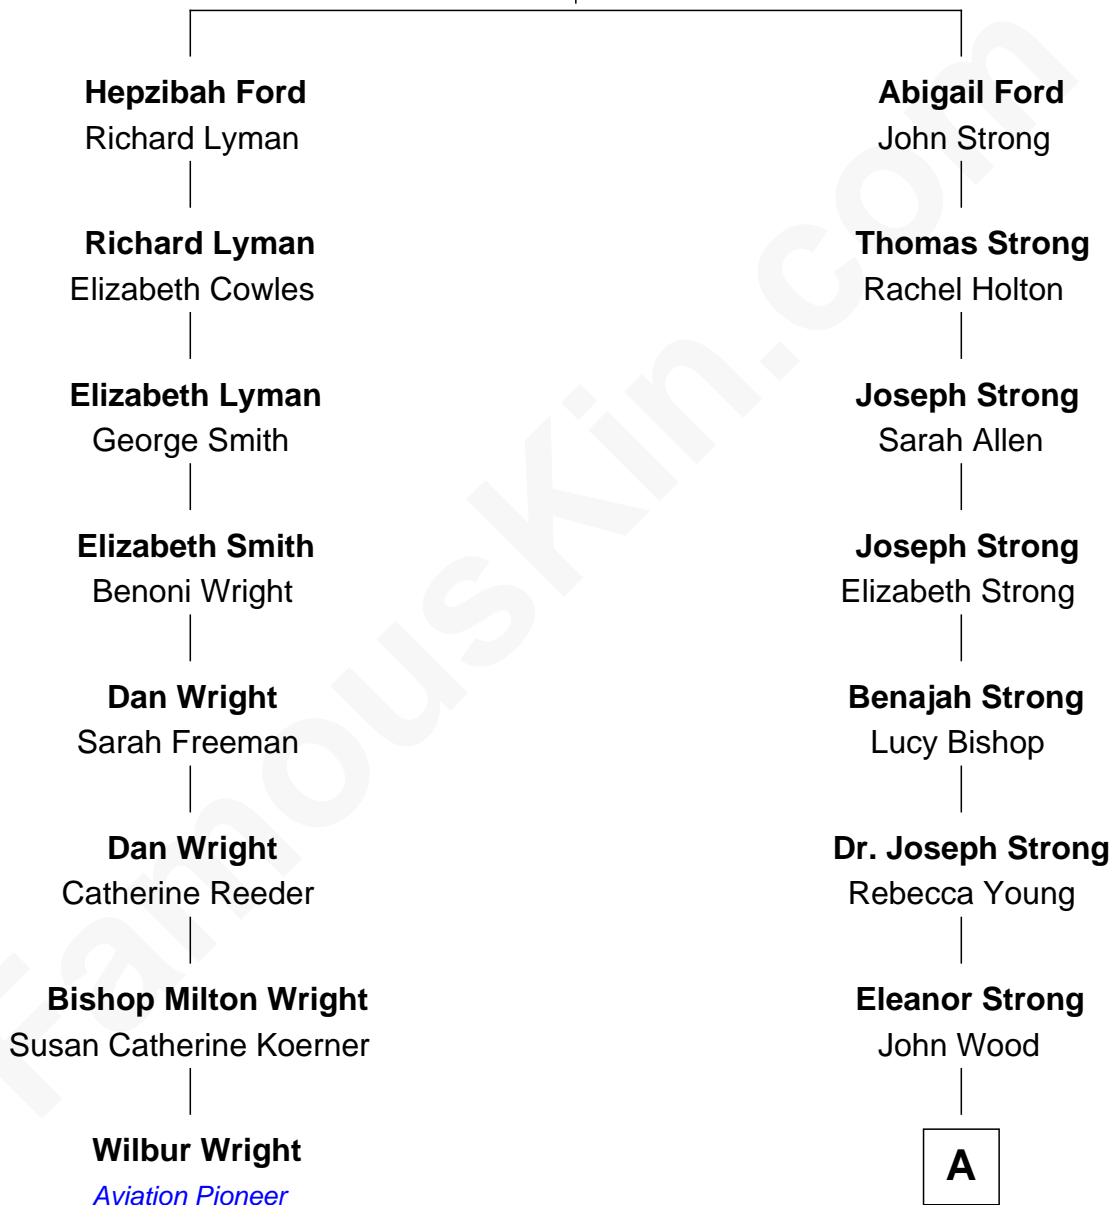

FamousKin.com

Relationship Chart of

Wilbur Wright

Wright Brothers - Aviation Pioneer

7th cousin 4 times removed of

Princess Diana

Princess of Wales

Thomas Ford
Elizabeth Charde

A

—
Ellen Wood

Franklin H. Work

—
Frances Eleanor Work

James Boothby Burke Roche

—
Edmund Maurice Burke Roche

Ruth Sylvia Gill

—
Frances Ruth Burke Roche

Edward John Spencer

—
Princess Diana

Princess of Wales

FamousKin.com