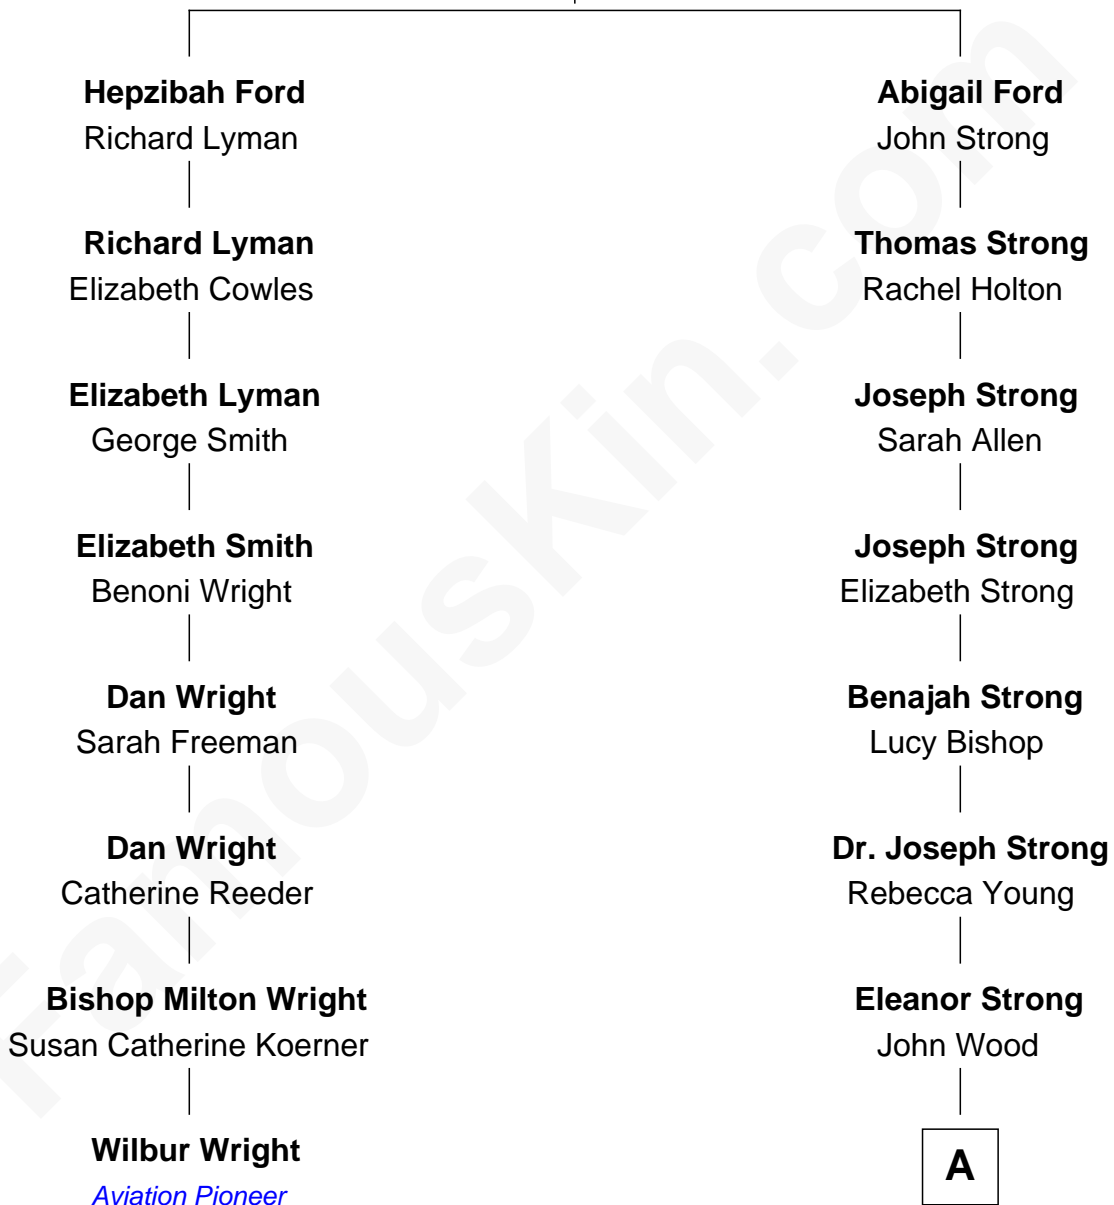

FamousKin.com

Relationship Chart of

Wilbur Wright

Wright Brothers - Aviation Pioneer

7th cousin 5 times removed of

Prince William

Prince of Wales

Thomas Ford
Elizabeth Charde

A

Ellen Wood

Franklin H. Work

Frances Eleanor Work

James Boothby Burke Roche

Edmund Maurice Burke Roche

Ruth Sylvia Gill

Frances Ruth Burke Roche

Edward John Spencer

Princess Diana Frances Spencer

Charles III, King of the United Kingdom

Prince William

Prince of Wales