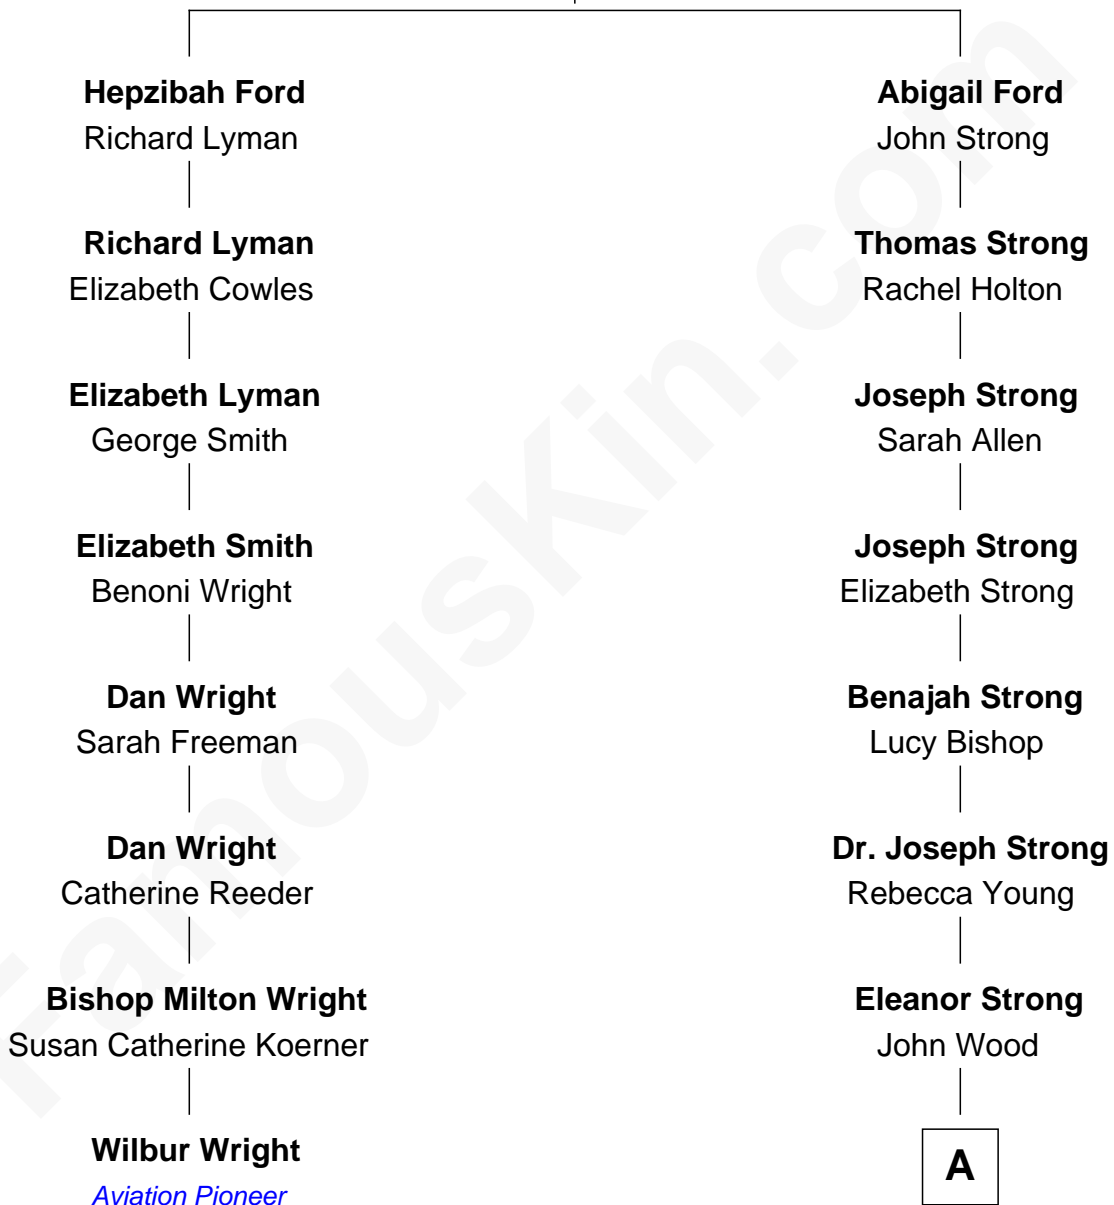

## Relationship Chart of

### Wilbur Wright

Wright Brothers - Aviation Pioneer

7th cousin 5 times removed of

**Prince Harry**  
Duke of Sussex

**Thomas Ford**  
Elizabeth Charde

**A**

**Ellen Wood**

Franklin H. Work

**Frances Eleanor Work**

James Boothby Burke Roche

**Edmund Maurice Burke Roche**

Ruth Sylvia Gill

**Frances Ruth Burke Roche**

Edward John Spencer

**Princess Diana Frances Spencer**

Charles III, King of the United Kingdom