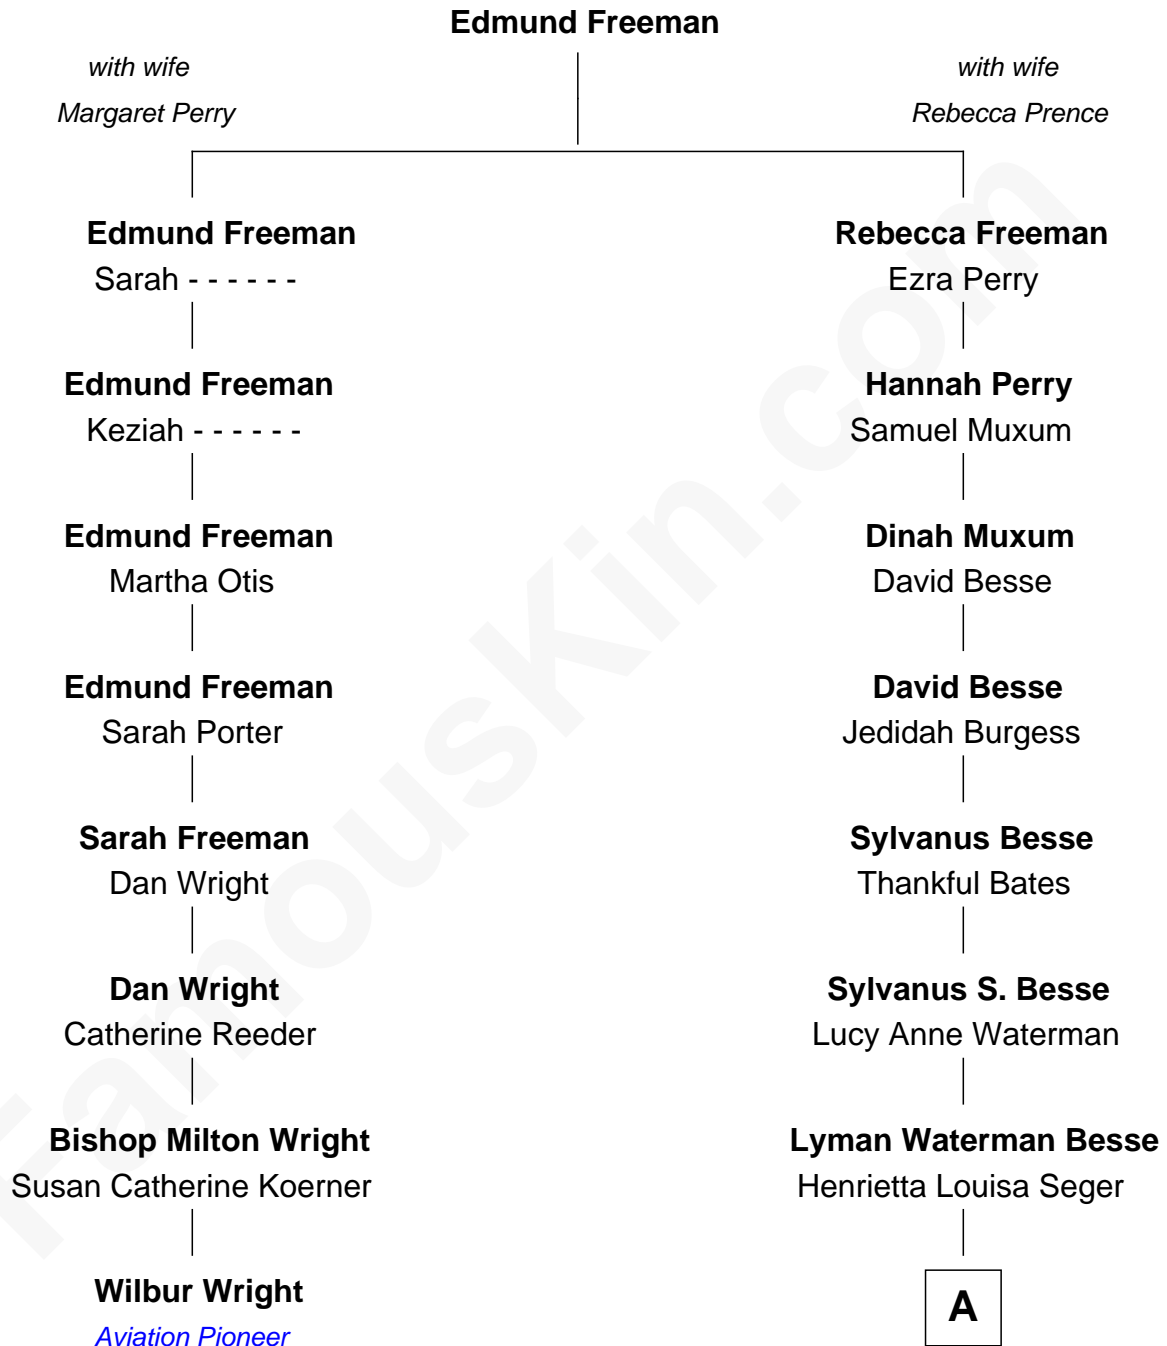

FamousKin.com

Relationship Chart of

Wilbur Wright

Wright Brothers - Aviation Pioneer

7th cousin 3 times removed of

Jordana Brewster

TV and Movie Actress

A

Florence Foster Besse

Kingman Brewster

Kingman Brewster

Mary Louise Phillips

Alden Brewster

Maria João Leão de Sousa

Jordana Brewster

TV and Movie Actress