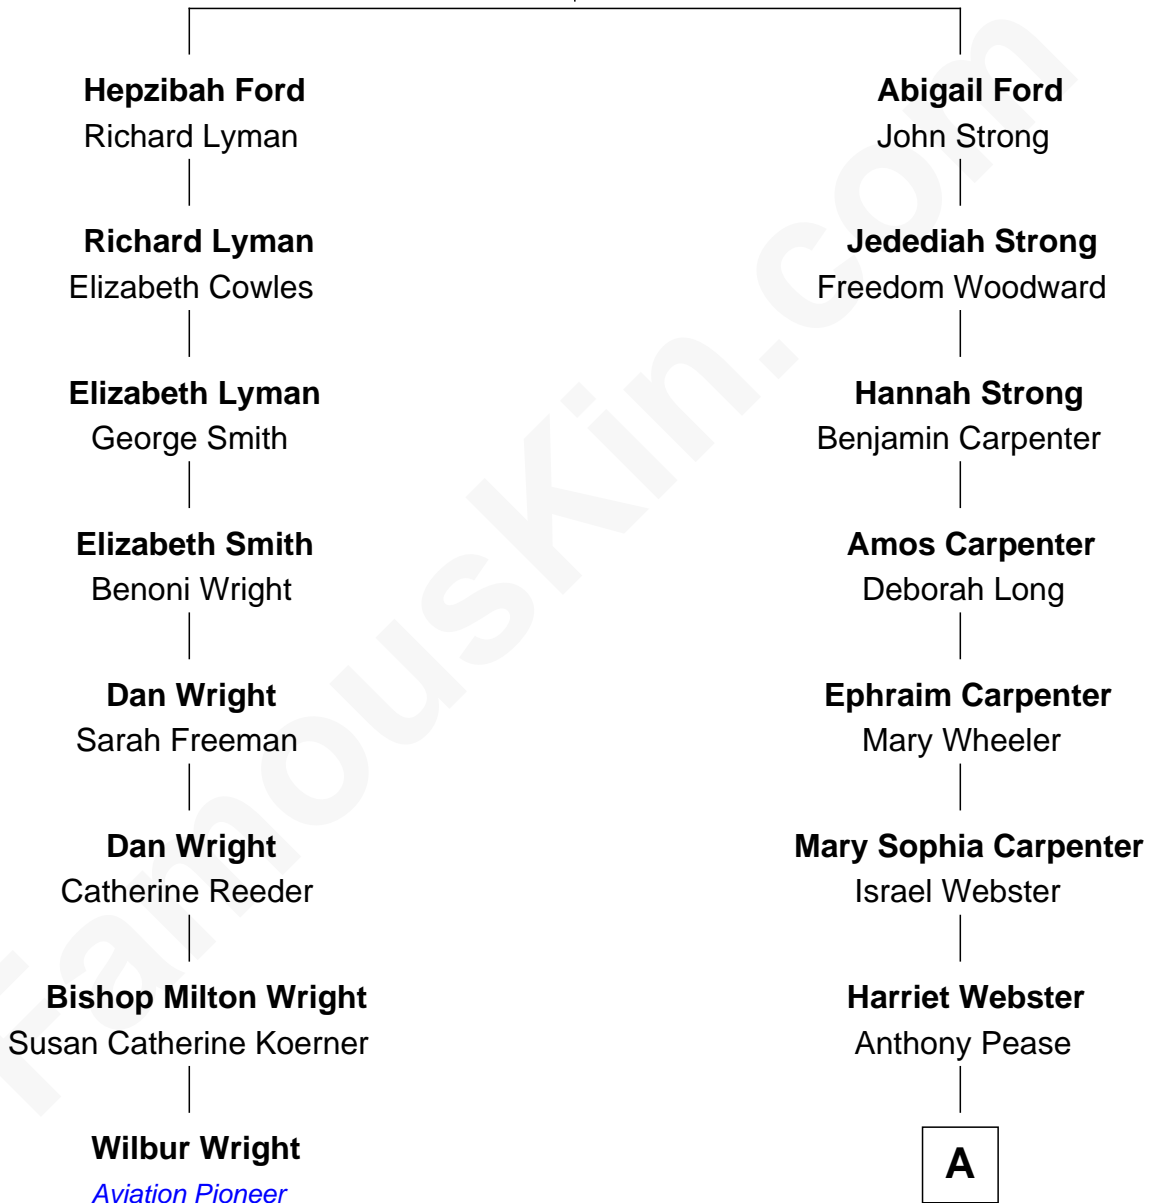

FamousKin.com

Relationship Chart of

Wilbur Wright

Wright Brothers - Aviation Pioneer

7th cousin 4 times removed of

Mark David Chapman

Assassinated John Lennon

Thomas Ford
Elizabeth Charde

A

Horace Pease

Lovina Blodgett

Stephen F. Pease

Bertha Genevieve - - - - -

Henry Horace Pease

Myrtle S. Nelson

Diane Elizabeth Pease