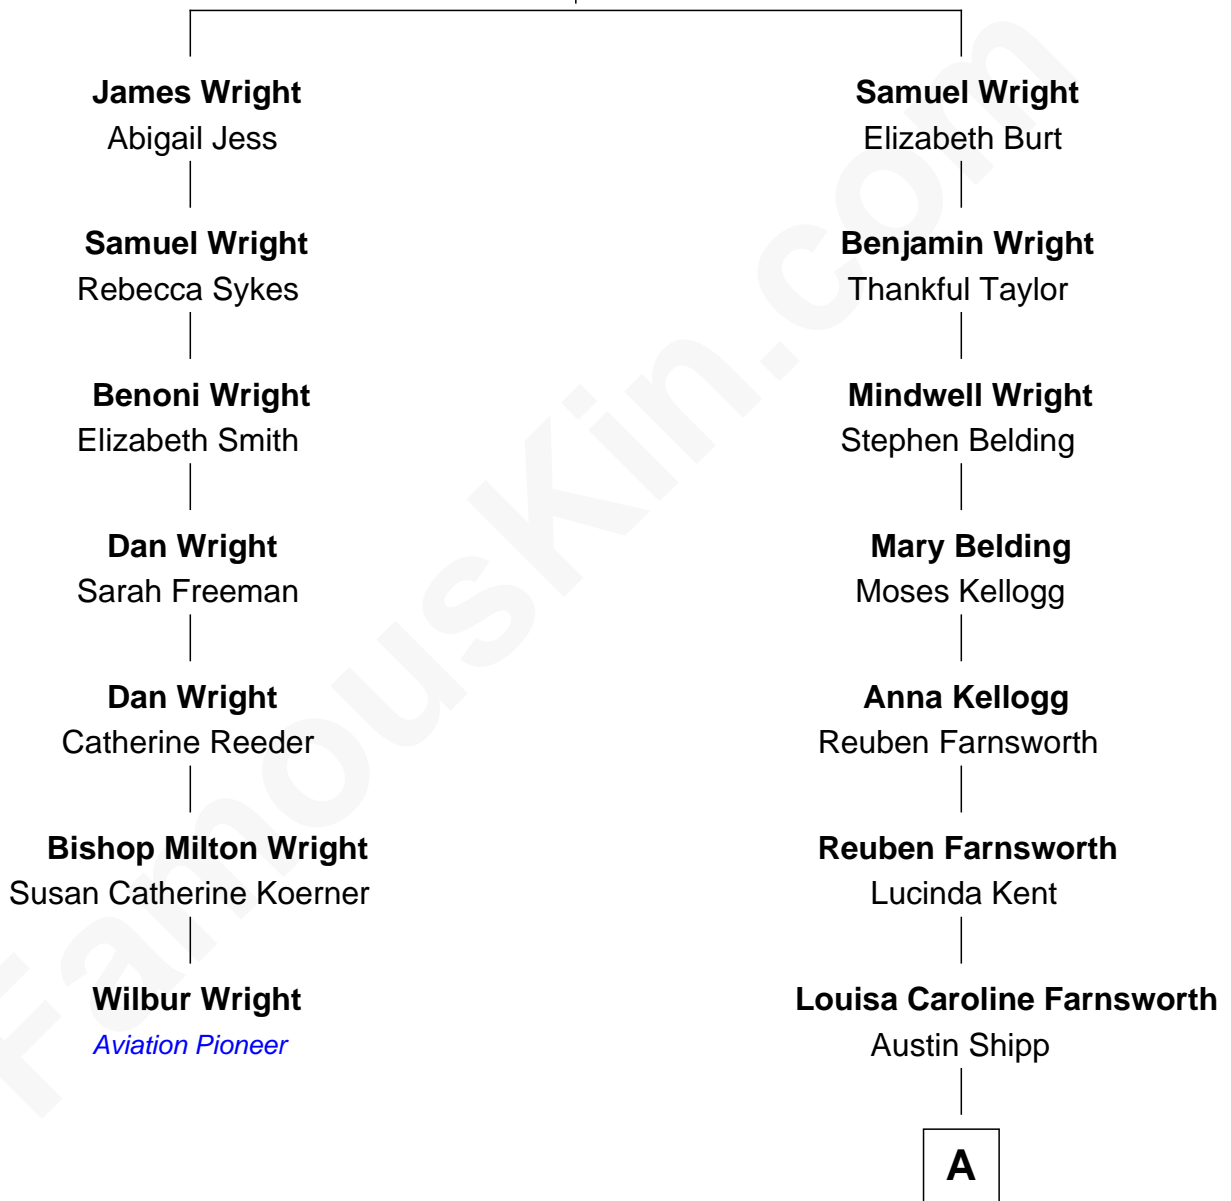

FamousKin.com

Relationship Chart of

Wilbur Wright

Wright Brothers - Aviation Pioneer

6th cousin 5 times removed of

Amy Adams
Movie Actress

Samuel Wright
Margaret - - - - -

A

Dr. Milford Bard Shipp

Ellis Reynolds

Olea Shipp

John Hyrum Hill

Olea Lorraine Hill

Frank Ralph Adams

Richard Kent Adams

Kathryn Hicken