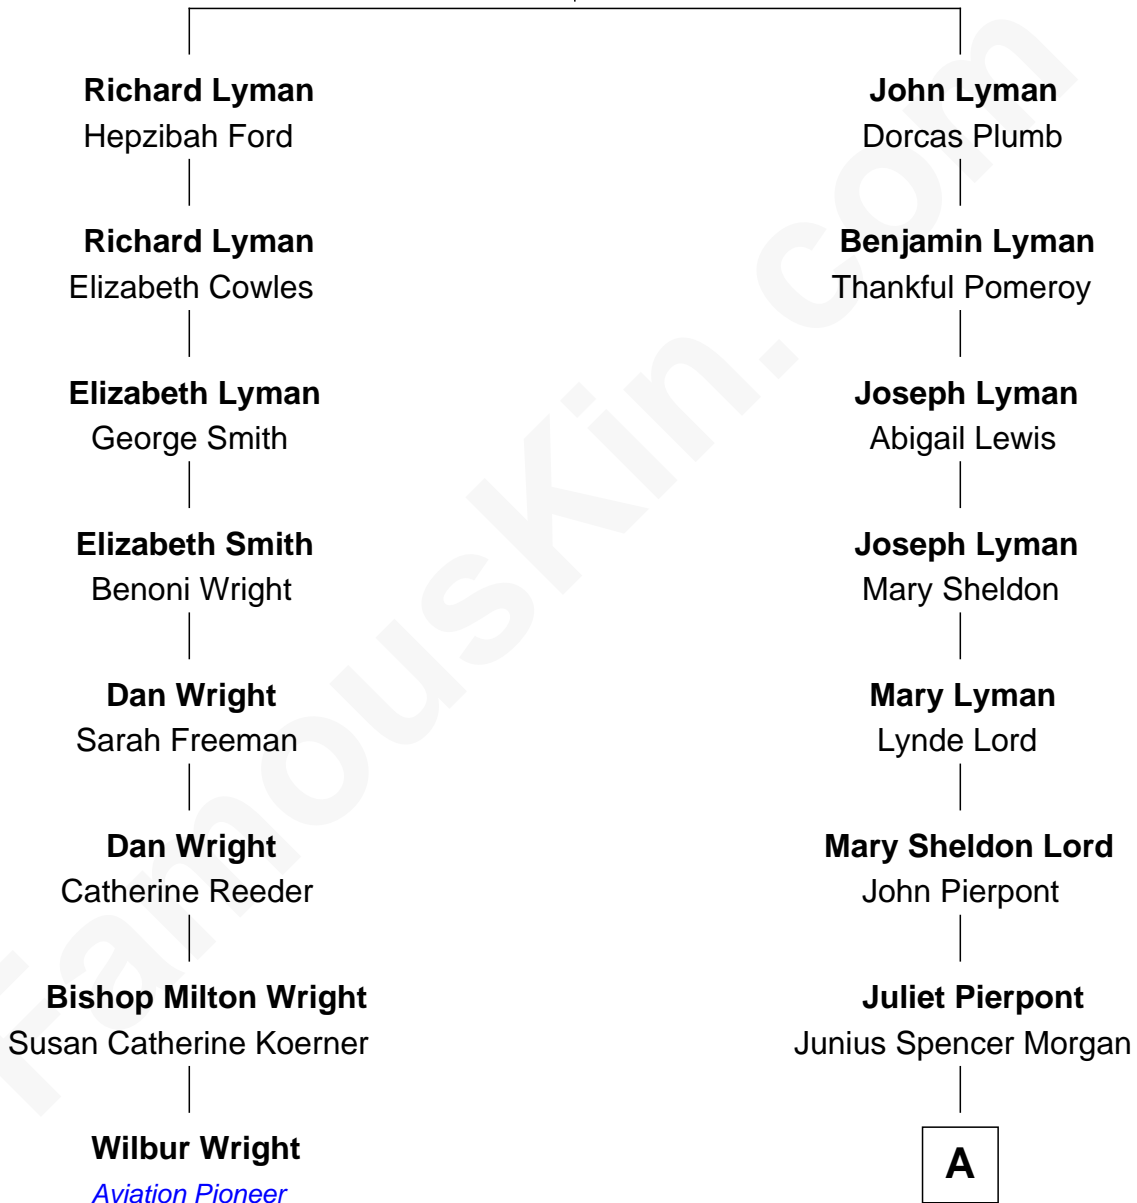

## Relationship Chart of

### Wilbur Wright

*Wright Brothers - Aviation Pioneer*

7th cousin 3 times removed of

### John Adams Morgan

*1952 Olympic Sailing Gold Medalist*

**Richard Lyman**

Sarah - - - - -

**A**

John Pierpont Morgan

Frances Louisa Tracy

John Pierpont Morgan