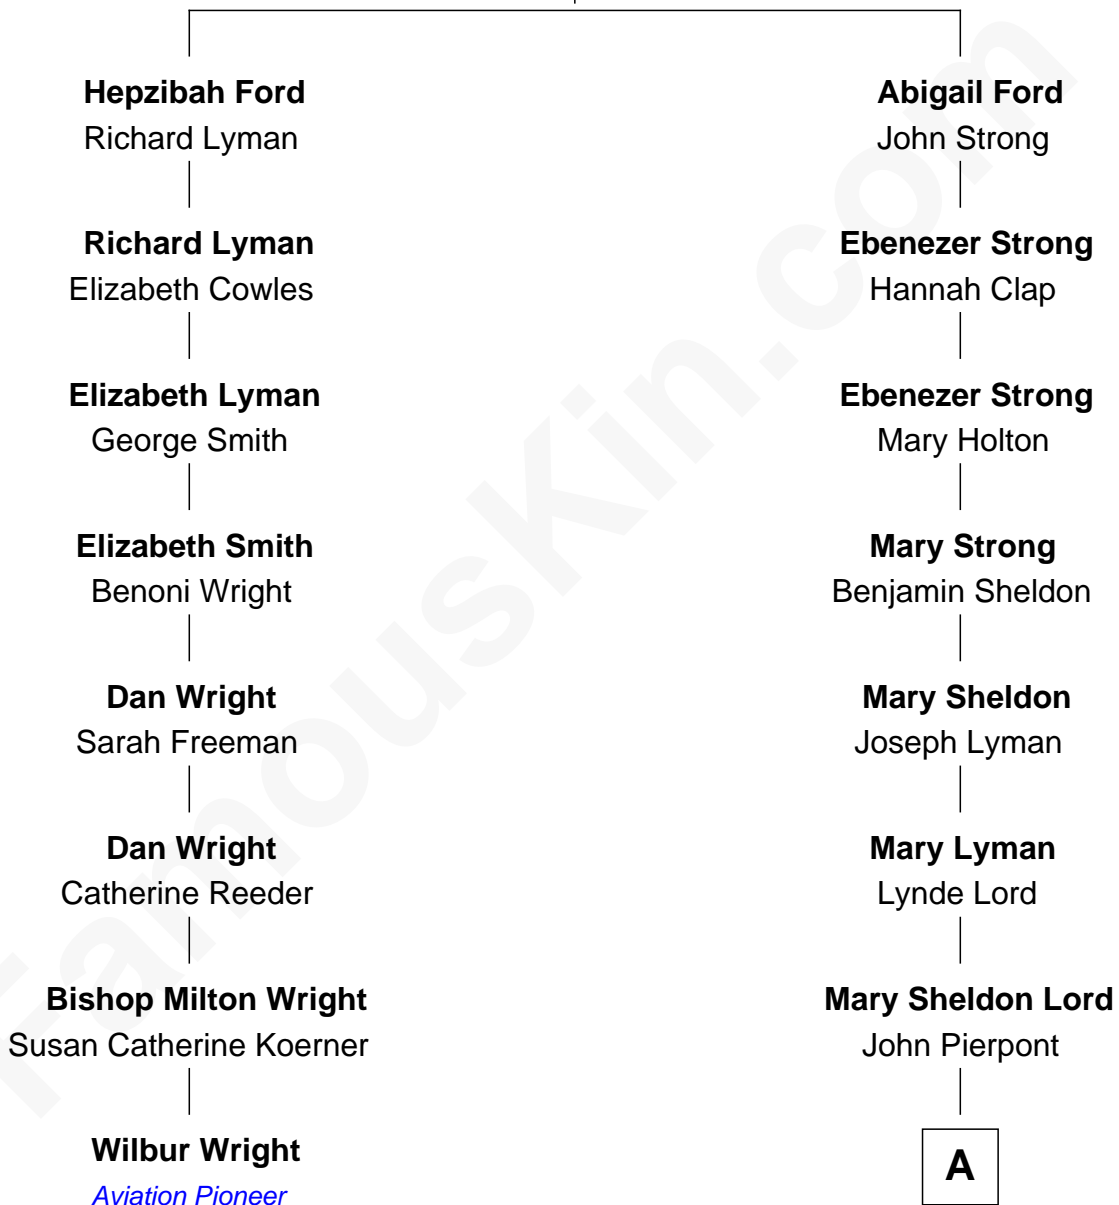

## Relationship Chart of

### Wilbur Wright

*Wright Brothers - Aviation Pioneer*

7th cousin 4 times removed of

### John Adams Morgan

*1952 Olympic Sailing Gold Medalist*

**Thomas Ford**  
Elizabeth Charde

**A**

Juliet Pierpont

Junius Spencer Morgan

John Pierpont Morgan

Frances Louisa Tracy