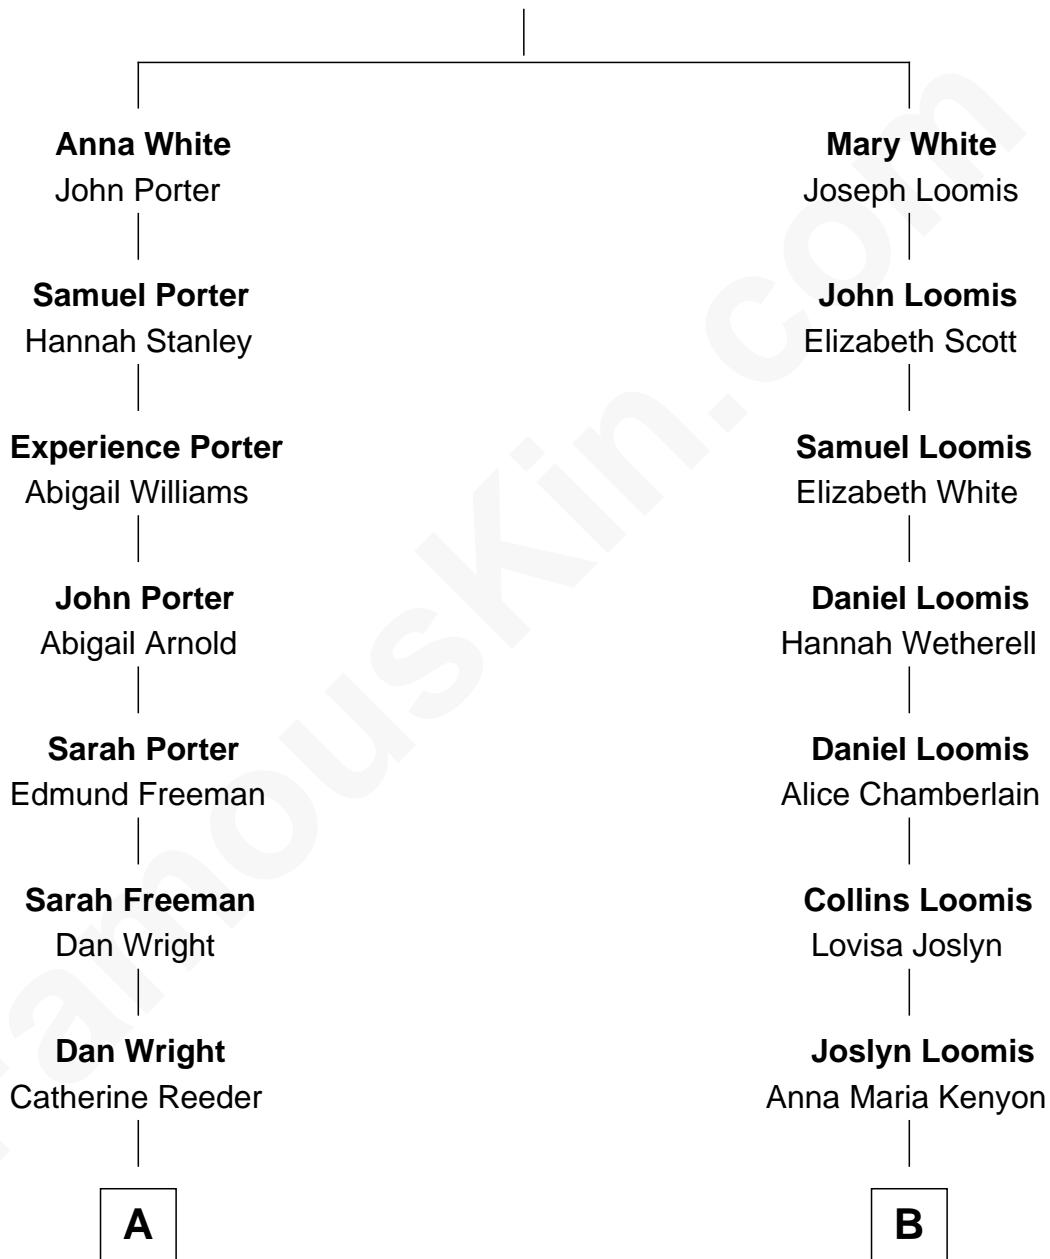

## Relationship Chart of

### Wilbur Wright

*Wright Brothers - Aviation Pioneer*

8th cousin 2 times removed of

### David McCullough

*Historian, Author and TV Narrator*

**Robert White**

Bridget Allgar

**A**

**Bishop Milton Wright**  
Susan Catherine Koerner

**Wilbur Wright**  
*Aviation Pioneer*

**B**