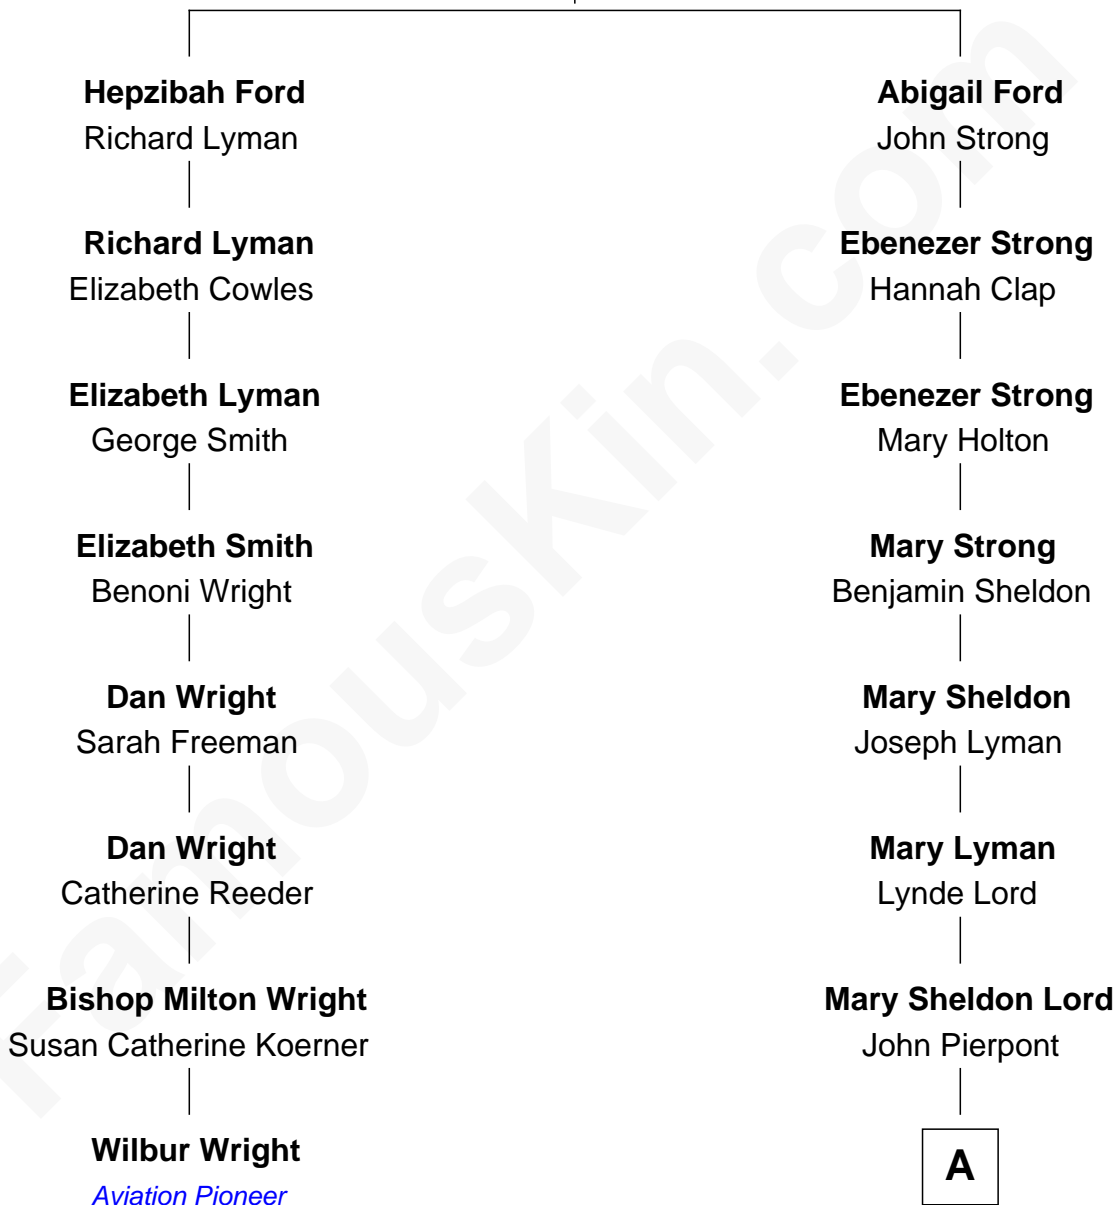

## Relationship Chart of

### Wilbur Wright

*Wright Brothers - Aviation Pioneer*

7th cousin 2 times removed of

**J.P. Morgan, Jr.**

*American Banker and Philanthropist*

**Thomas Ford**  
Elizabeth Charde

**A**

Juliet Pierpont