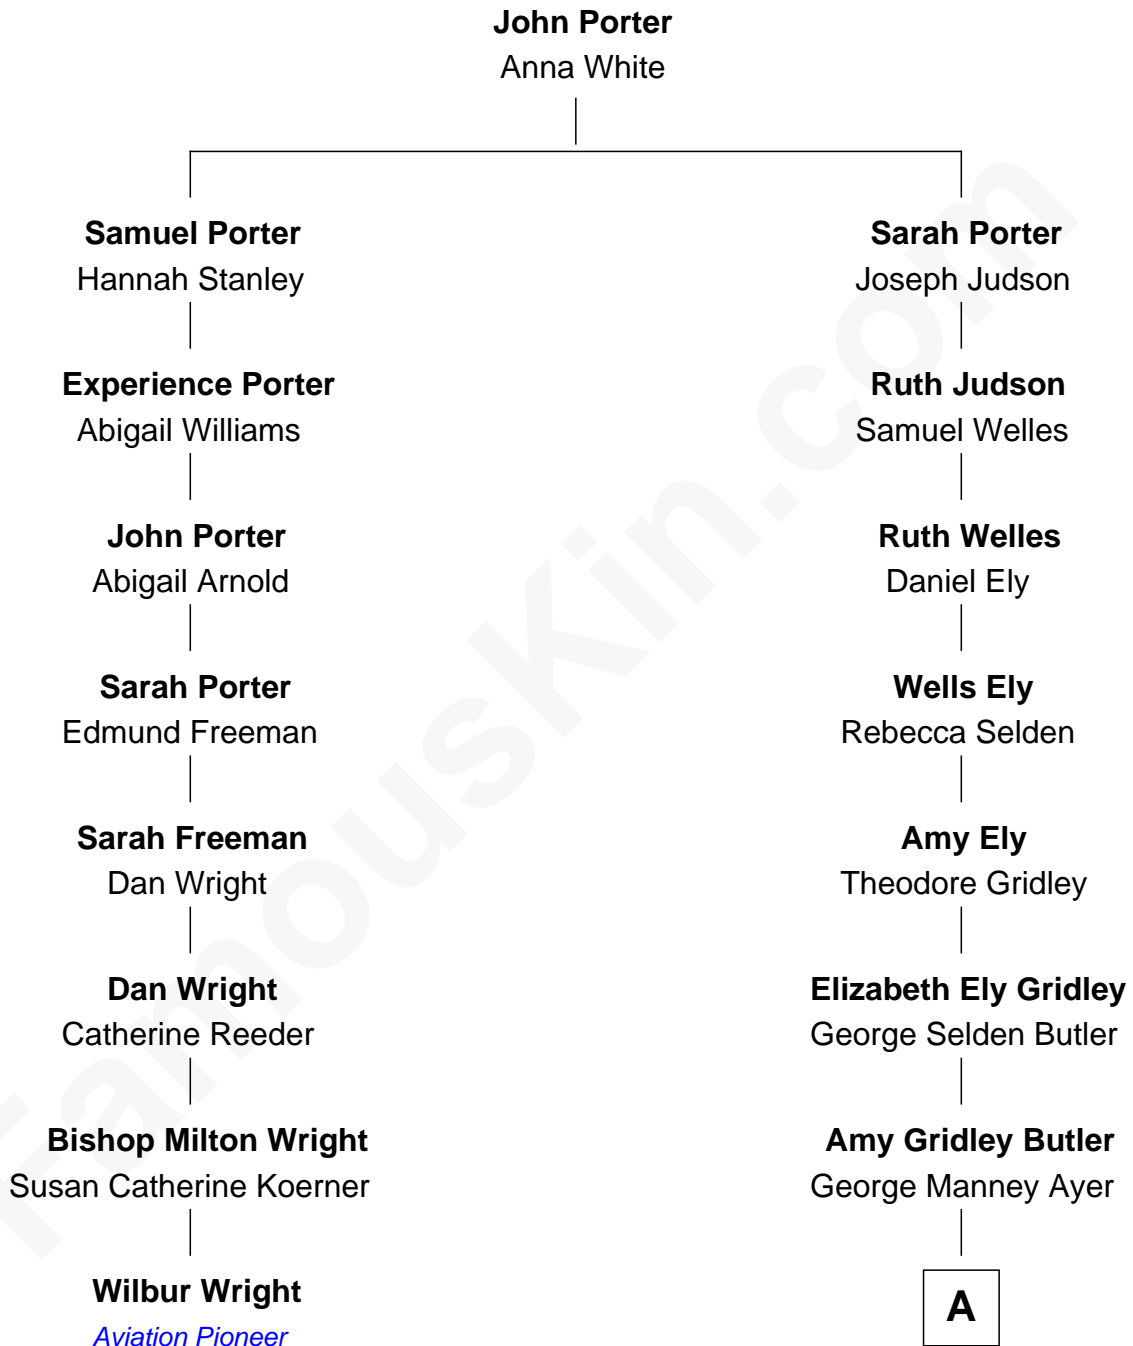

FamousKin.com

Relationship Chart of

Wilbur Wright

Wright Brothers - Aviation Pioneer

7th cousin 2 times removed of

Gerald Ford

38th U.S. President

A

—
Adele Augusta Ayer
Levi Addison Gardner

—
Dorothy Ayer Gardner
Leslie Lynch King

—
Gerald Ford
38th U.S. President

FamousKin.com