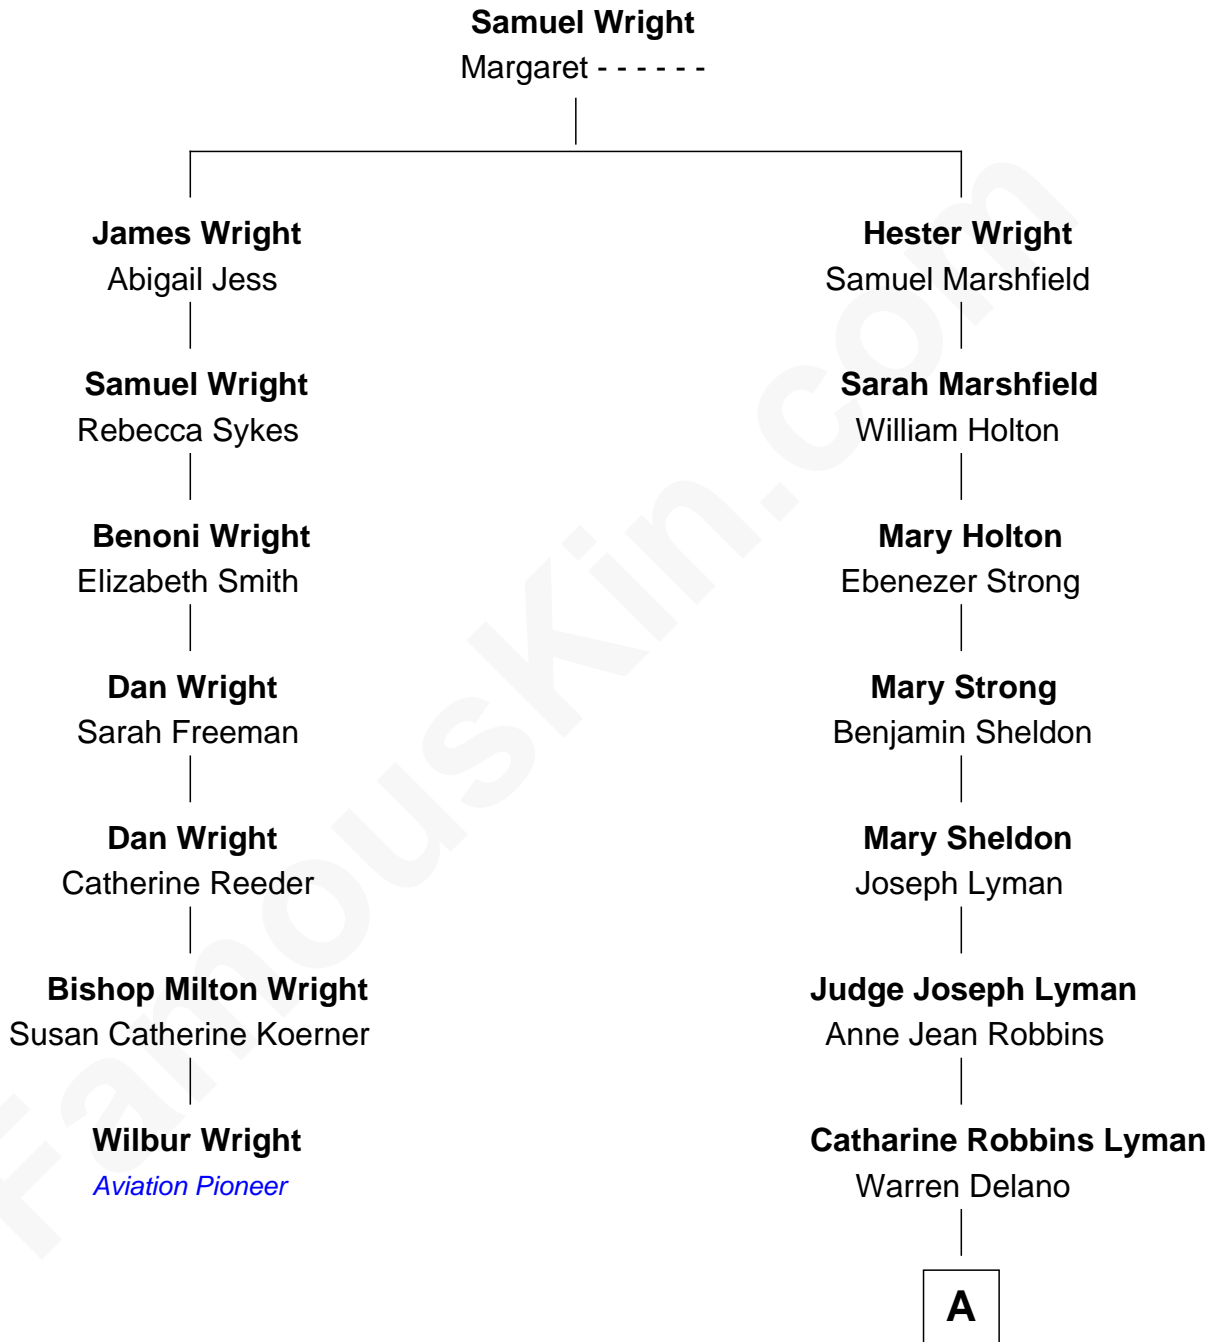

FamousKin.com

Relationship Chart of

Wilbur Wright

Wright Brothers - Aviation Pioneer

6th cousin 2 times removed of

Franklin D. Roosevelt

32nd U.S. President

A

|
Sara Delano
James Roosevelt

|
Franklin D. Roosevelt
32nd U.S. President

FamousKin.com