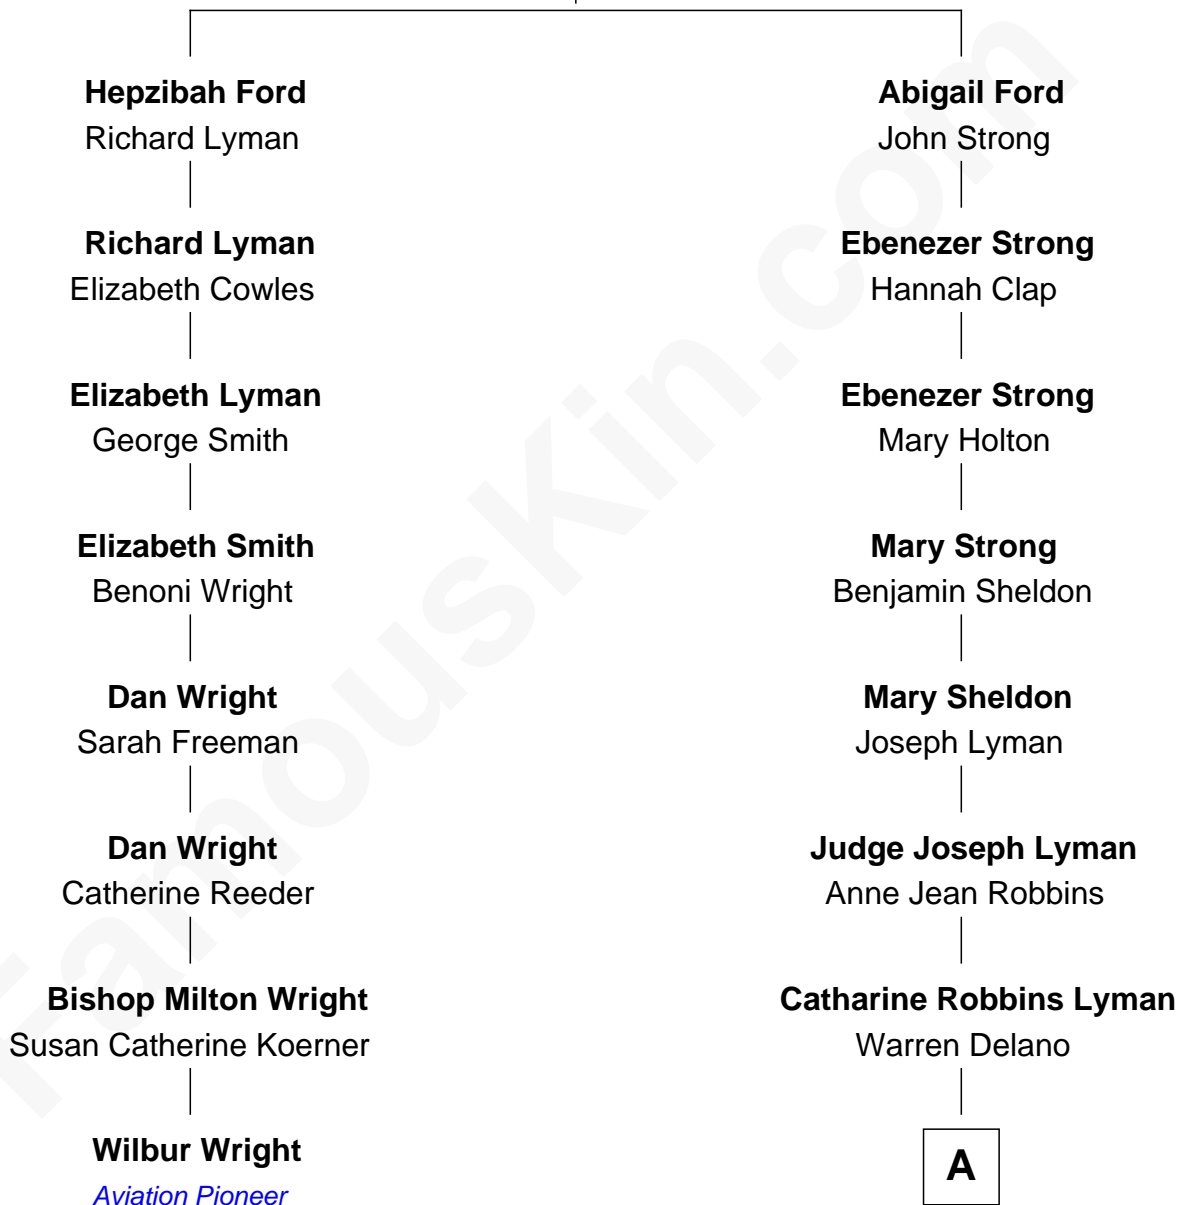

## Relationship Chart of

### Wilbur Wright

*Wright Brothers - Aviation Pioneer*

7th cousin 1 time removed of

### Franklin D. Roosevelt

*32nd U.S. President*

**Thomas Ford**  
Elizabeth Charde

**A**

|  
**Sara Delano**  
James Roosevelt

|  
**Franklin D. Roosevelt**  
*32nd U.S. President*

FamousKin.com