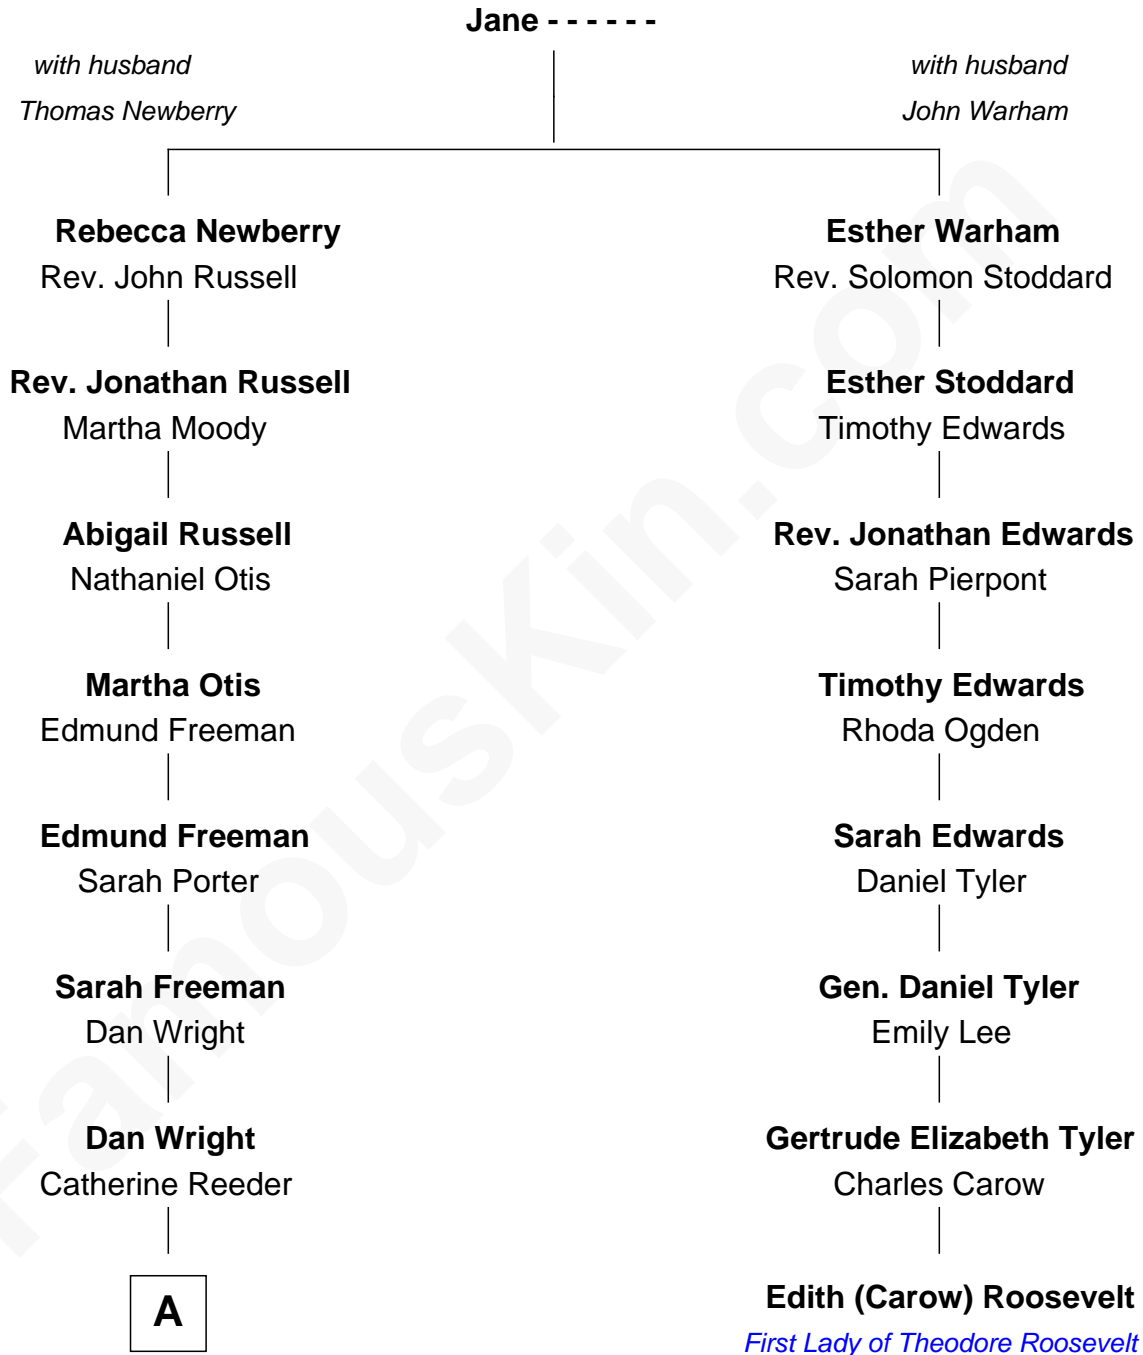

## Relationship Chart of

### Wilbur Wright

*Wright Brothers - Aviation Pioneer*

7th cousin 1 time removed of

### Edith (Carow) Roosevelt

*First Lady of President Theodore Roosevelt*

A

|  
**Bishop Milton Wright**  
Susan Catherine Koerner

|  
**Wilbur Wright**  
*Aviation Pioneer*

FamousKin.com