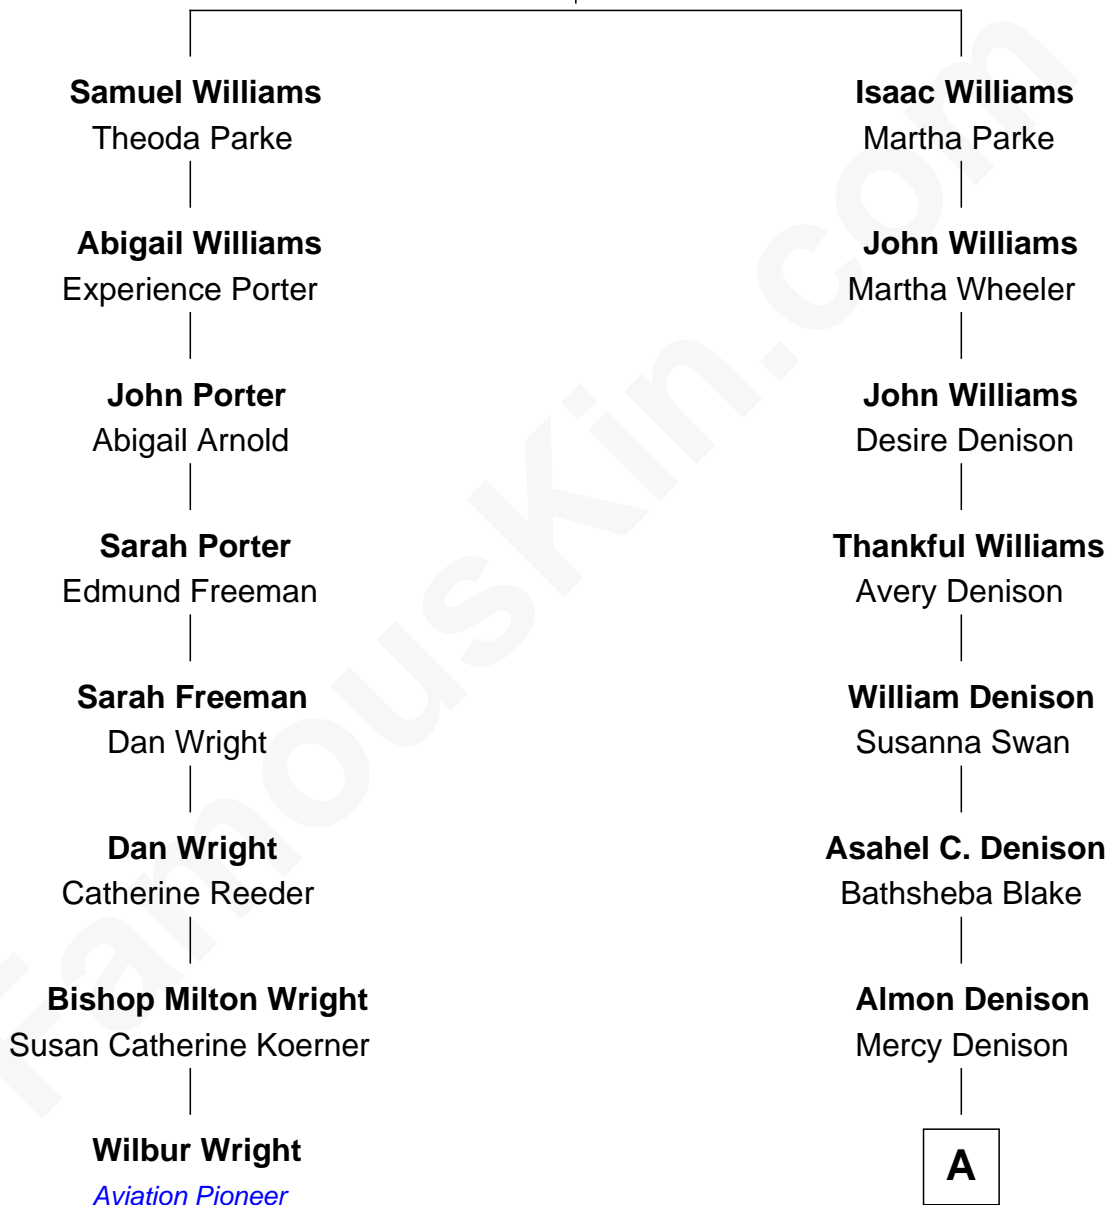

FamousKin.com

Relationship Chart of

Wilbur Wright

Wright Brothers - Aviation Pioneer

7th cousin 4 times removed of

James Taylor
Singer-Songwriter

Robert Williams
Elizabeth - - - - -

A

John Clark Denison

Arabelle E. Warren

Etta M. Denison

Henry Woodard

Henry Herman Woodard

Ella Angelique Knox

Gertrude Arline Woodard

Dr. Isaac Montrose Taylor

James Taylor

Singer-Songwriter

FamousKin.com