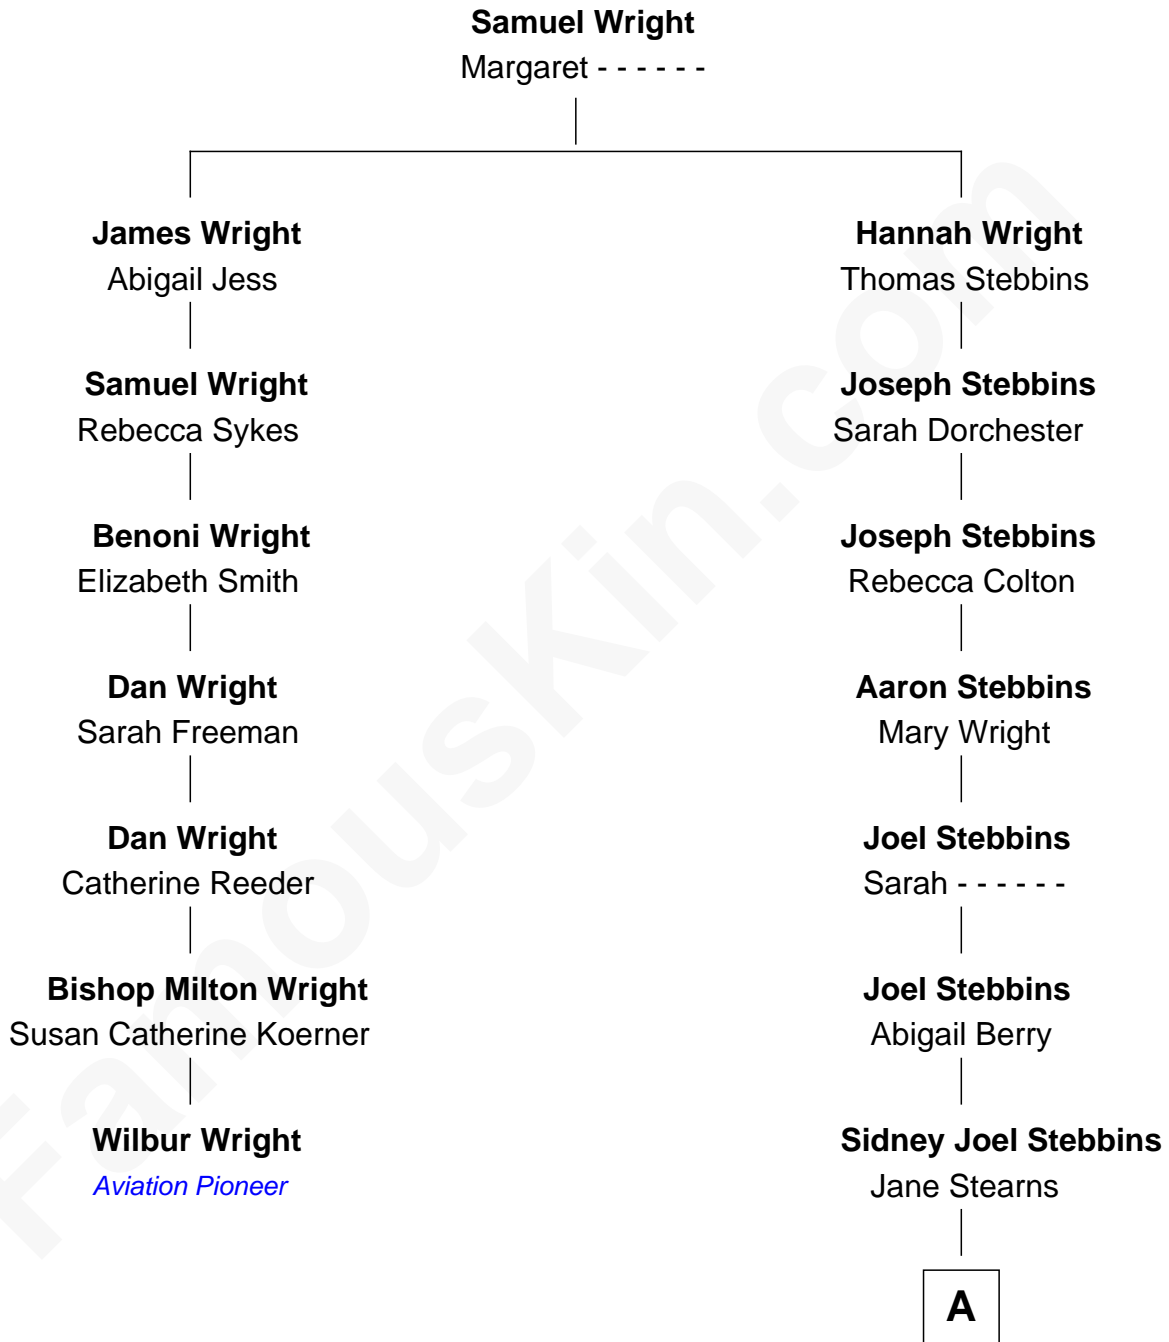

FamousKin.com

Relationship Chart of

Wilbur Wright

Wright Brothers - Aviation Pioneer

6th cousin 3 times removed of

Spencer Tracy
Movie Actor

A

Abigail G. Stebbins
Edward Sands Brown

Caroline B. Brown
John Edward Tracy

Spencer Tracy
Movie Actor

FamousKin.com