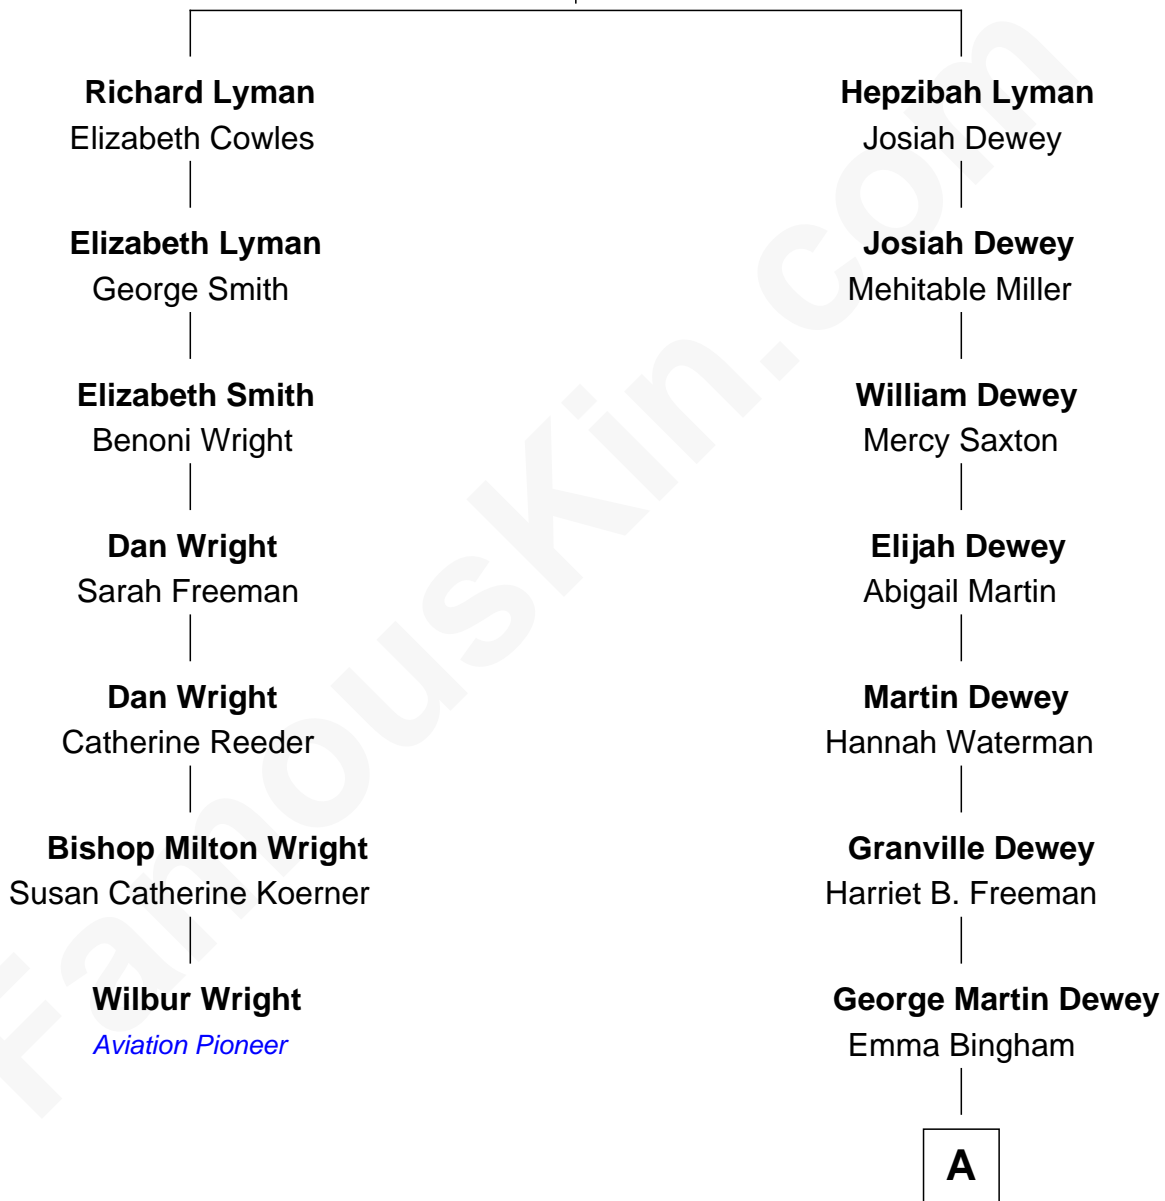

FamousKin.com

Relationship Chart of

Wilbur Wright

Wright Brothers - Aviation Pioneer

6th cousin 2 times removed of

Thomas Edmund Dewey

47th Governor of New York

Richard Lyman

Hepzibah Ford

A

George Martin Dewey

Annie L. Thomas

Thomas Edmund Dewey

47th Governor of New York

FamousKin.com