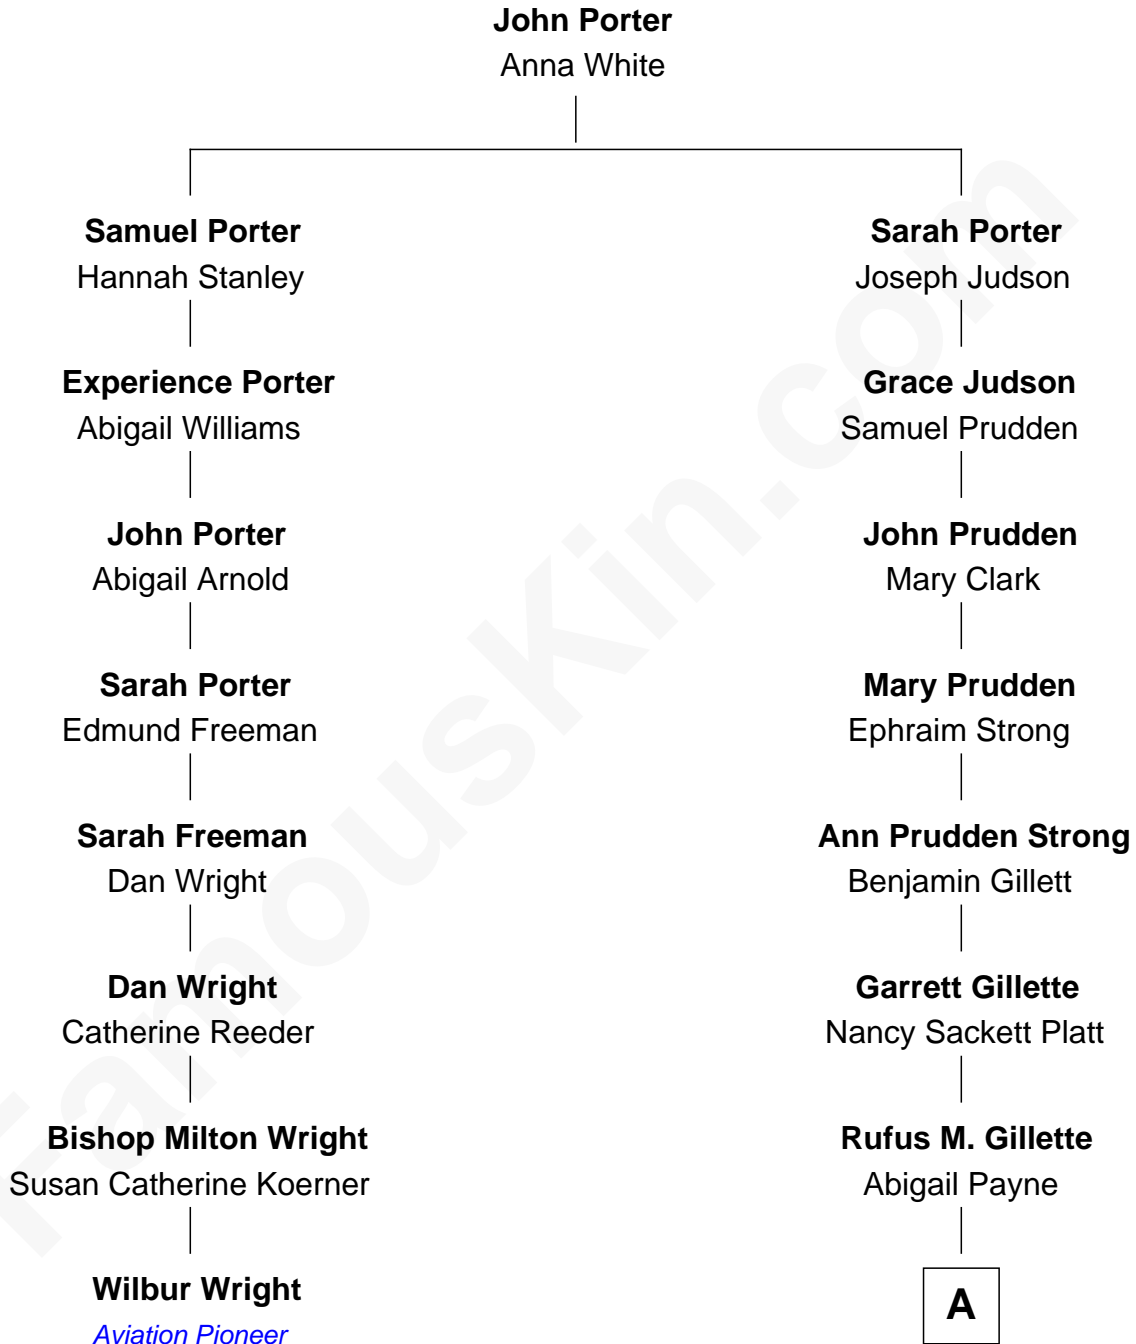

FamousKin.com

Relationship Chart of

Wilbur Wright

Wright Brothers - Aviation Pioneer

7th cousin 3 times removed of

Treat Williams

TV & Movie Actor

A

Mary Abigail Gillette
George Willey Andrew

Treat Payne Andrew
Eleanor Barnum

Marian Andrew
Richard Norman Williams

Treat Williams
TV & Movie Actor