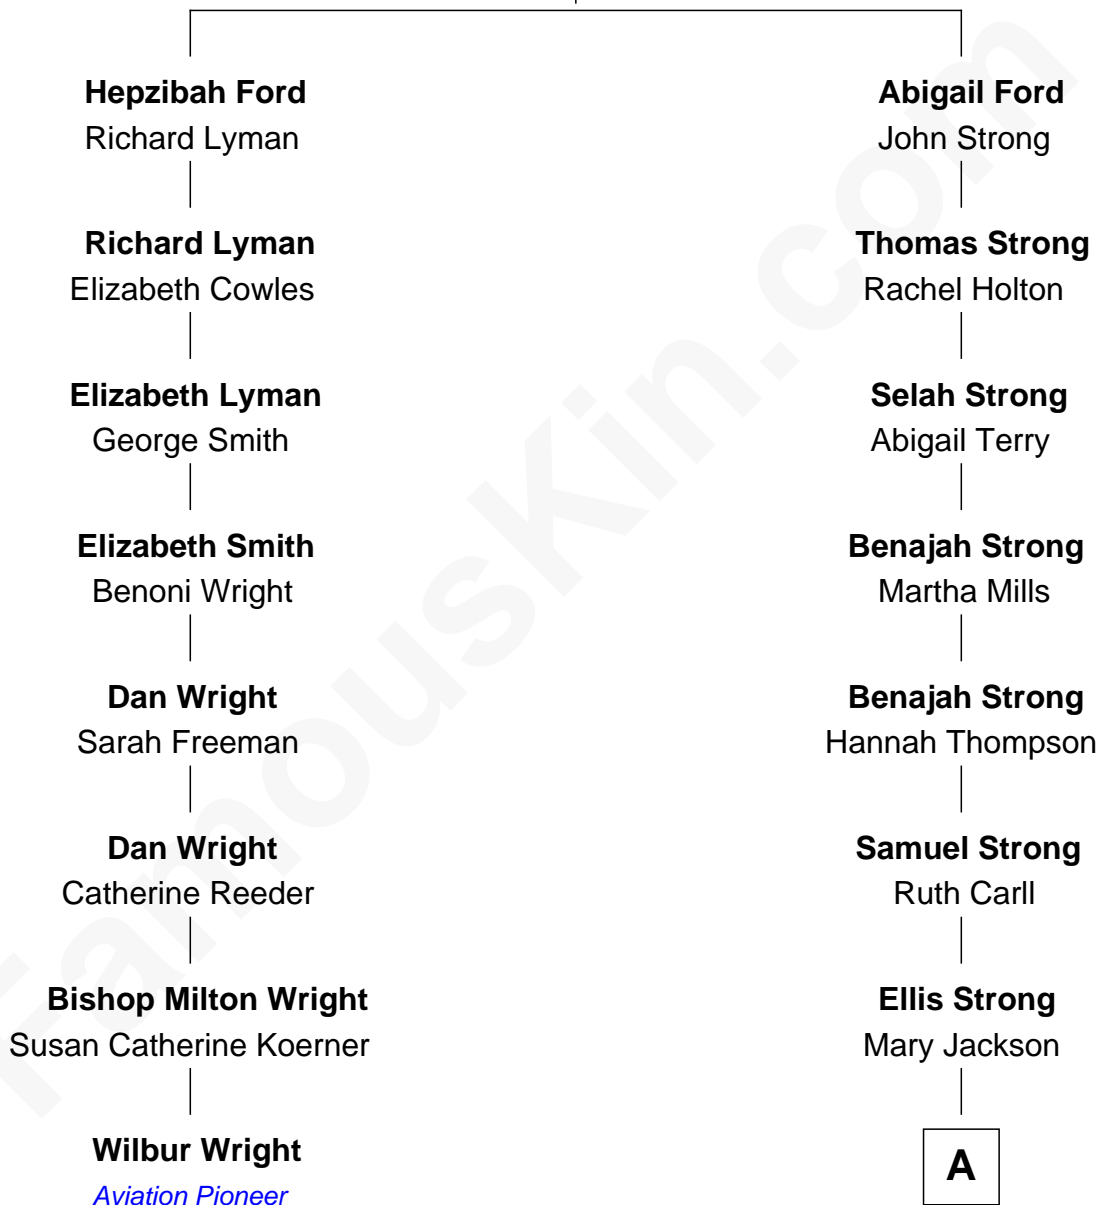

FamousKin.com

Relationship Chart of

Wilbur Wright

Wright Brothers - Aviation Pioneer

7th cousin 5 times removed of

Jordan Peele

TV and Movie Actor

Thomas Ford
Elizabeth Charde

A

—
Elbert Strong

Maria Louise Marshall

—
Walter Robbins Strong

Nettie Wicks

—
Louise Strong

Everett Sidney Taylor

—
Josephine Helen Taylor