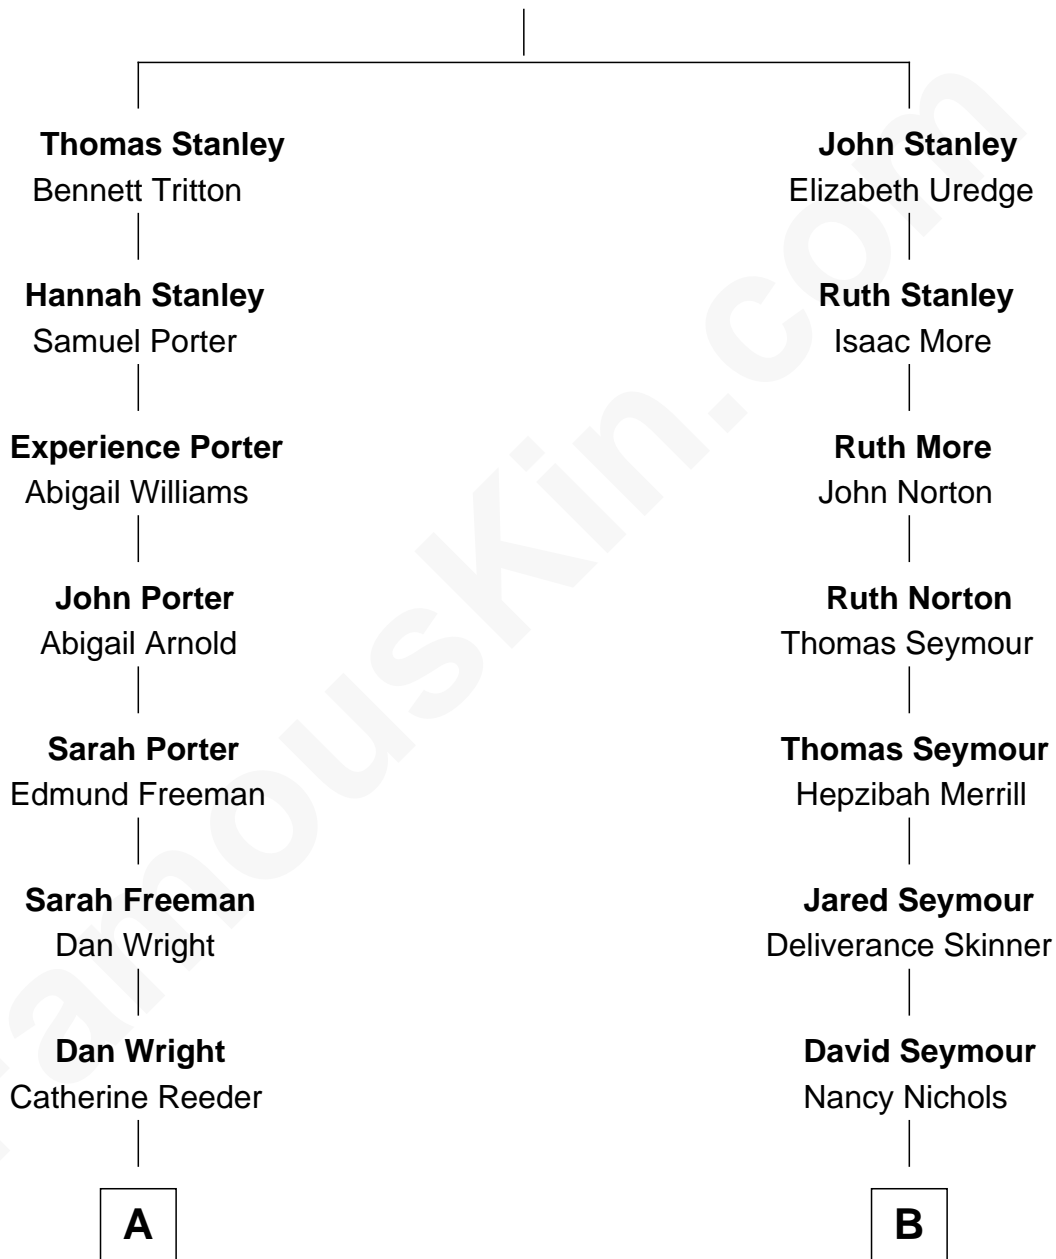

## Relationship Chart of

### Wilbur Wright

Wright Brothers - Aviation Pioneer

8th cousin 3 times removed of

**Peter Fonda**

TV and Movie Actor

**Robert Stanley**

**A**

**Bishop Milton Wright**  
Susan Catherine Koerner

**Wilbur Wright**  
*Aviation Pioneer*

**B**

**George Nichols Seymour**  
Sophie Marie Lefebre DeVillers

**George DeVillers Seymour**  
Frances Gabriella Ford

**Eugene Ford Seymour**  
Sophie Mildred Bower