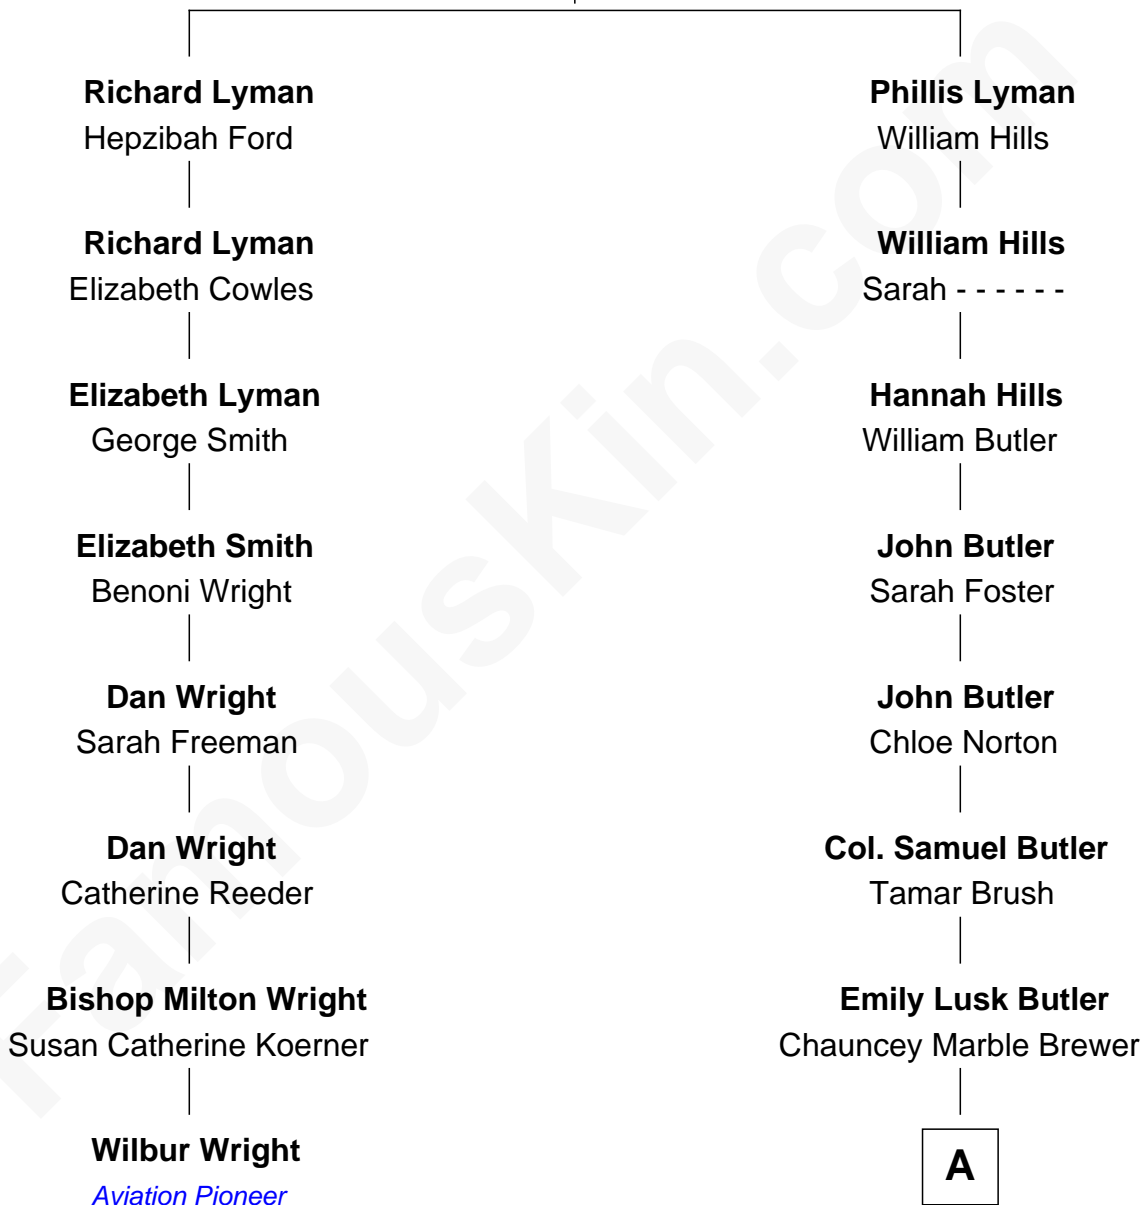

## Relationship Chart of

### Wilbur Wright

Wright Brothers - Aviation Pioneer

7th cousin 4 times removed of

**Bridget Fonda**  
Movie Actress

**Richard Lyman**  
Sarah - - - - -

**A**

**Charles Dickey Brewer**

Anna M. DeWolfe