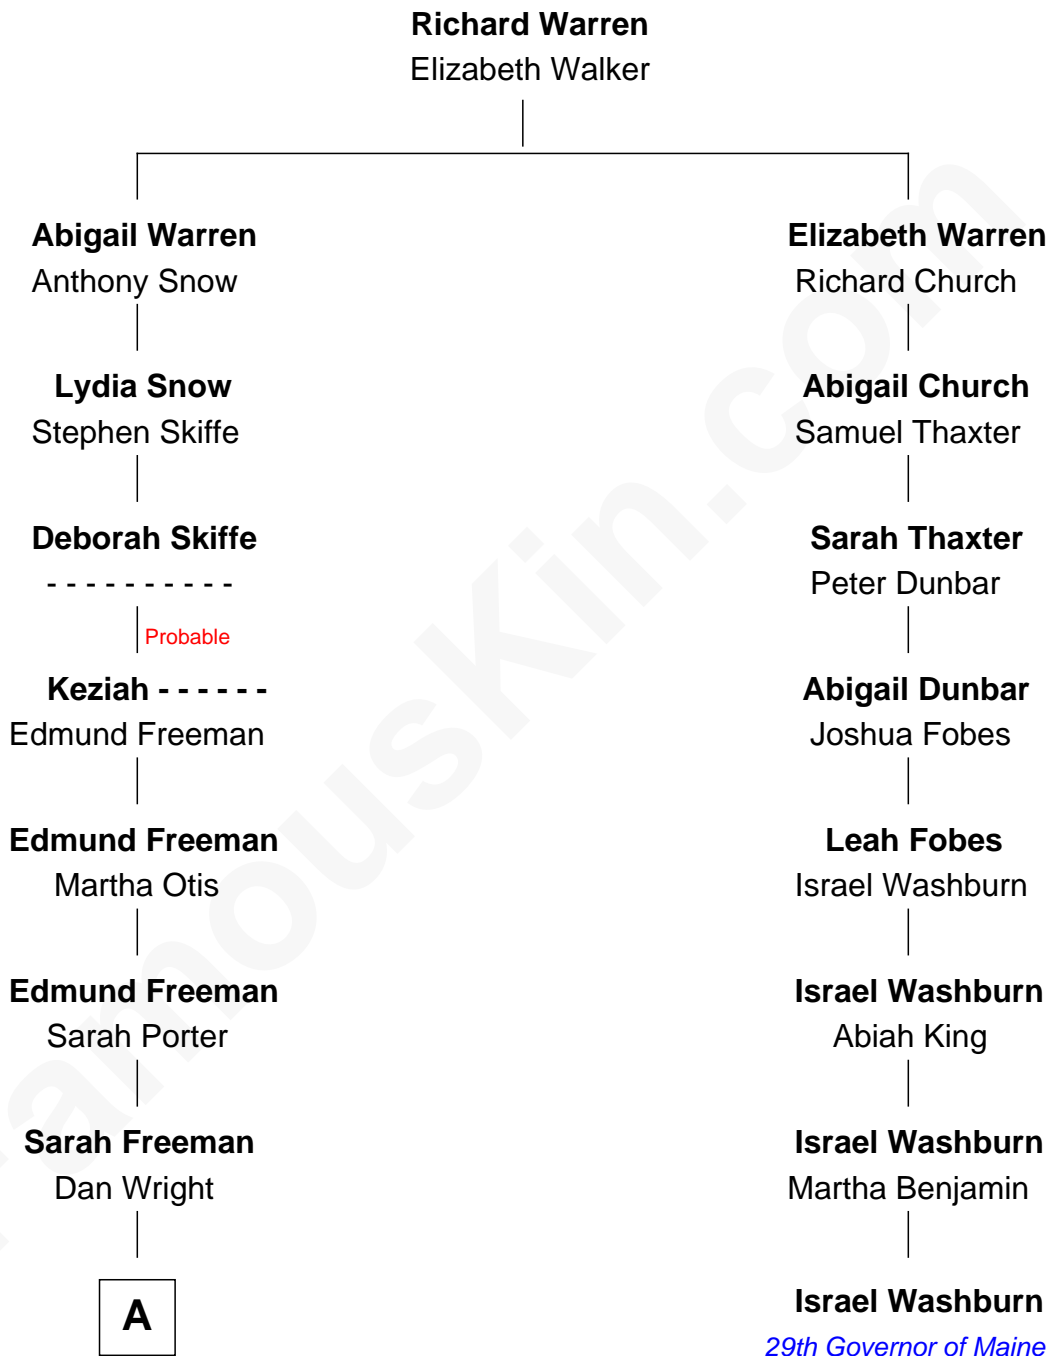

## Relationship Chart of

### Orville Wright

Wright Brothers - Aviation Pioneer

7th cousin 2 times removed of

**Israel Washburn**

29th Governor of Maine

**A**

**Dan Wright**  
Catherine Reeder

**Bishop Milton Wright**  
Susan Catherine Koerner