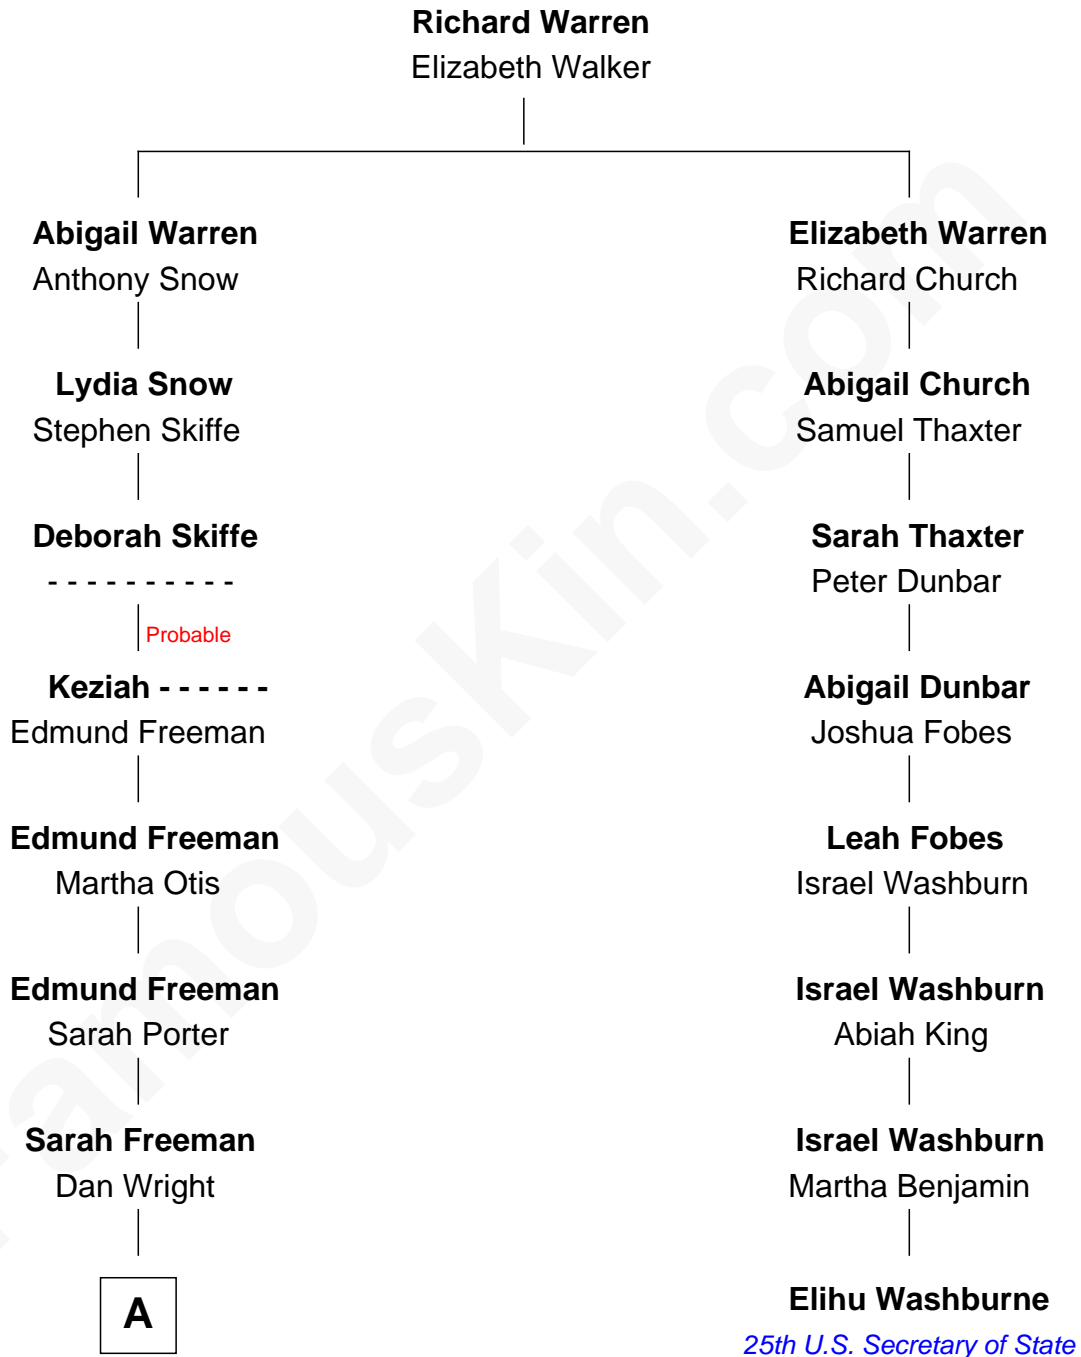

FamousKin.com

Relationship Chart of

Orville Wright

Wright Brothers - Aviation Pioneer

7th cousin 2 times removed of

Elihu Washburne

25th U.S. Secretary of State

A

Dan Wright
Catherine Reeder

Bishop Milton Wright
Susan Catherine Koerner

Orville Wright
Aviation Pioneer

FamousKin.com