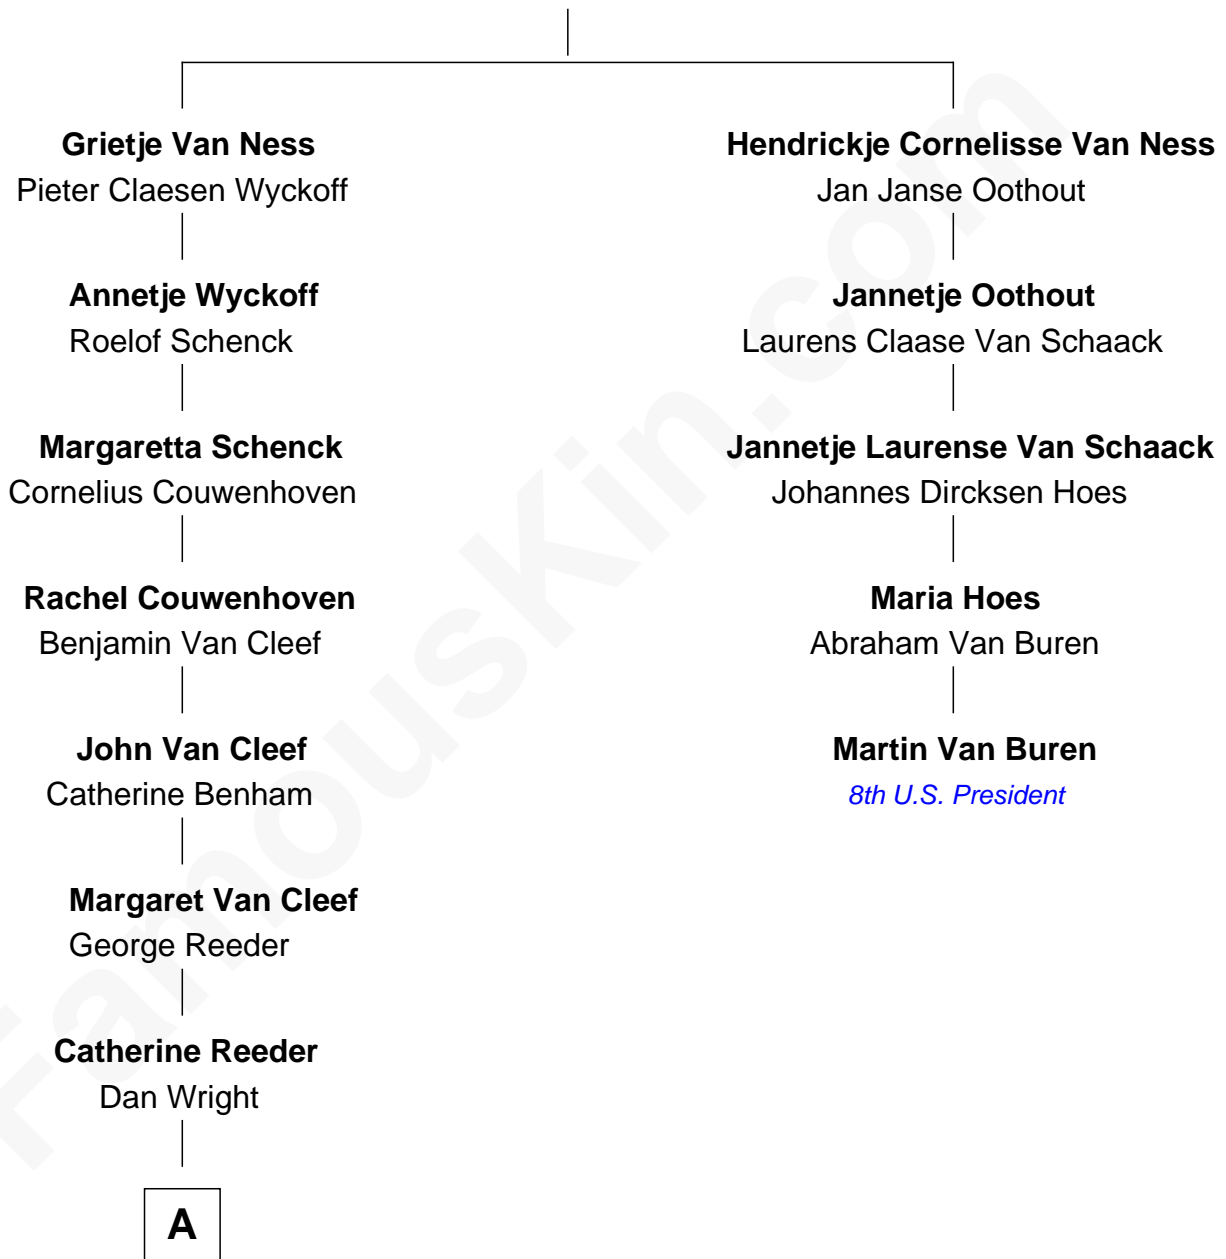

**FamousKin.com**  
**Relationship Chart of**  
**Orville Wright**

*Wright Brothers - Aviation Pioneer*

4th cousin 4 times removed of

**Martin Van Buren**

*8th U.S. President*

**Cornelis Hendrickse Van Ness**  
 Marijen Hendricks van den Burchgraeff

**A**

—  
**Bishop Milton Wright**  
Susan Catherine Koerner

—  
**Orville Wright**  
*Aviation Pioneer*

FamousKin.com