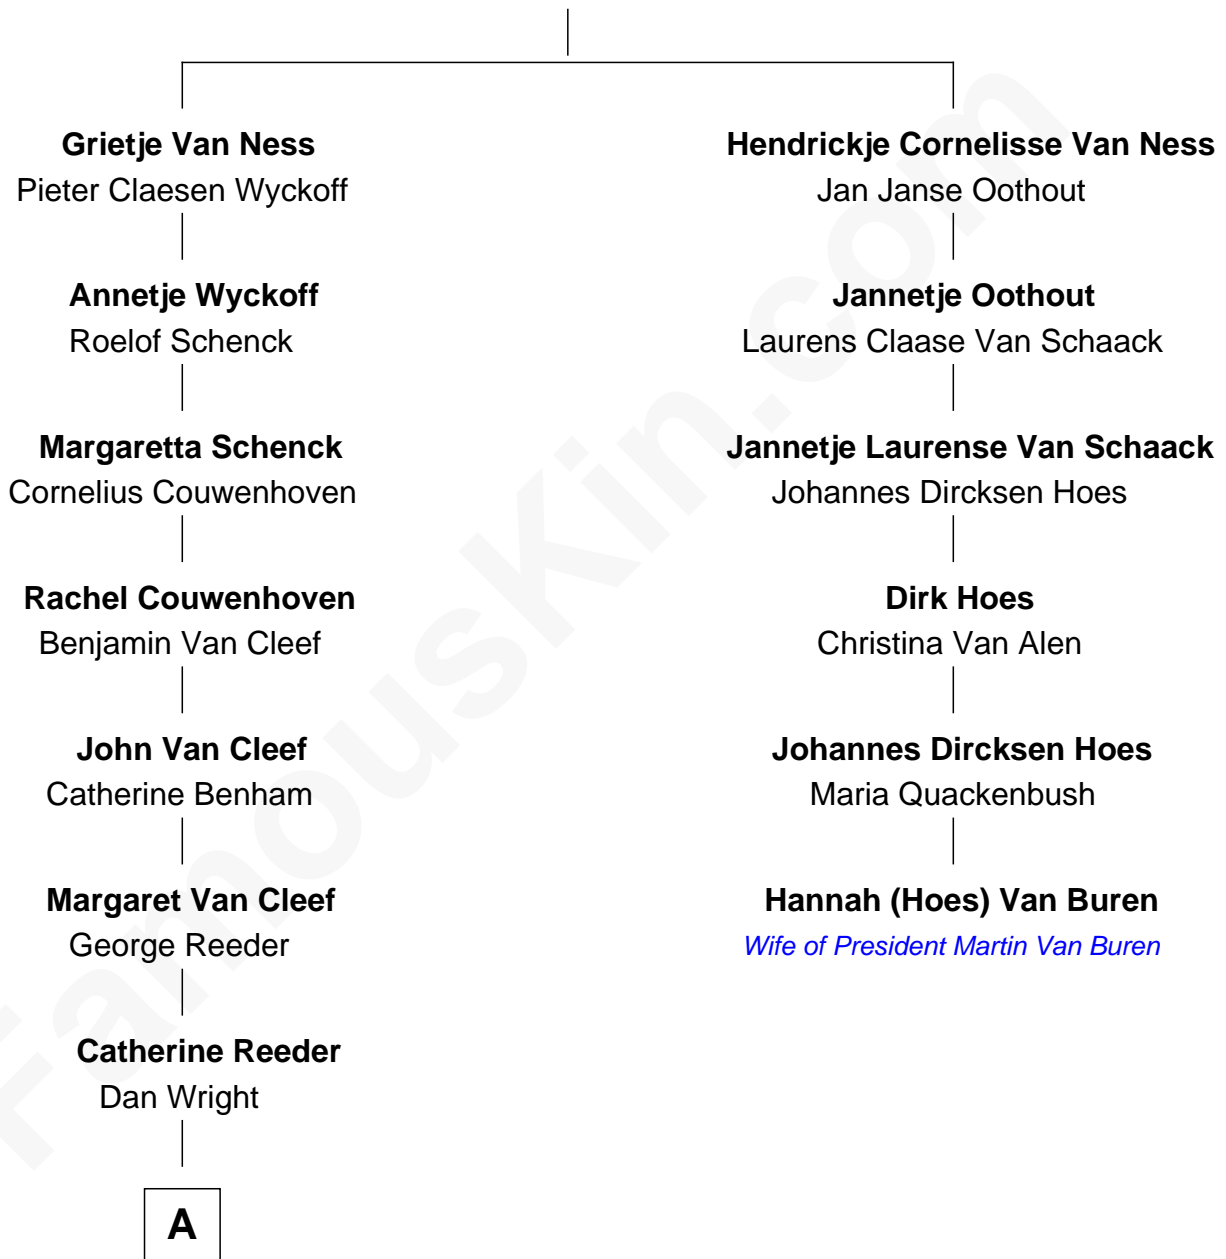

## Relationship Chart of

### Orville Wright

*Wright Brothers - Aviation Pioneer*

5th cousin 3 times removed of

### Hannah (Hoes) Van Buren

*Wife of President Martin Van Buren*

**Cornelis Hendrickse Van Ness**  
 Marijen Hendricks van den Burchgraeff

**A**

—  
**Bishop Milton Wright**  
Susan Catherine Koerner

—  
**Orville Wright**  
*Aviation Pioneer*