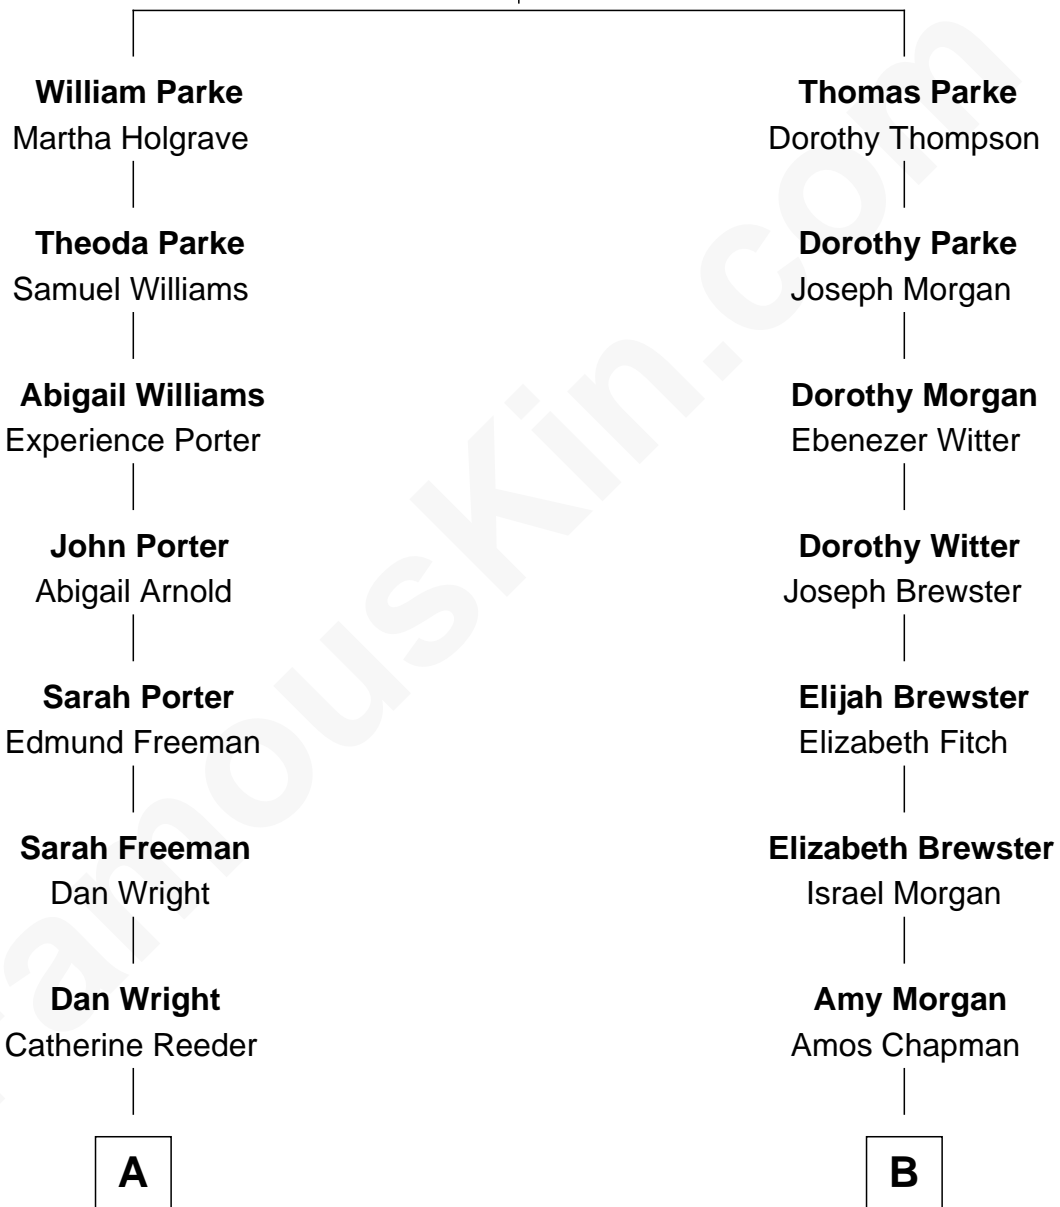

FamousKin.com

Relationship Chart of

Orville Wright

Wright Brothers - Aviation Pioneer

8th cousin 2 times removed of

Nelson Rockefeller

41st U.S. Vice-President

Robert Parke
Martha Chaplin

A

Bishop Milton Wright
Susan Catherine Koerner

Orville Wright
Aviation Pioneer

B

Francis Morgan Chapman
Lucy Anne Truman

Abby Pearce Truman Chapman
Nelson Wilmarth Aldrich

Abby Greene Aldrich
John Davison Rockefeller

Nelson Rockefeller
41st U.S. Vice-President

FamousKin.com