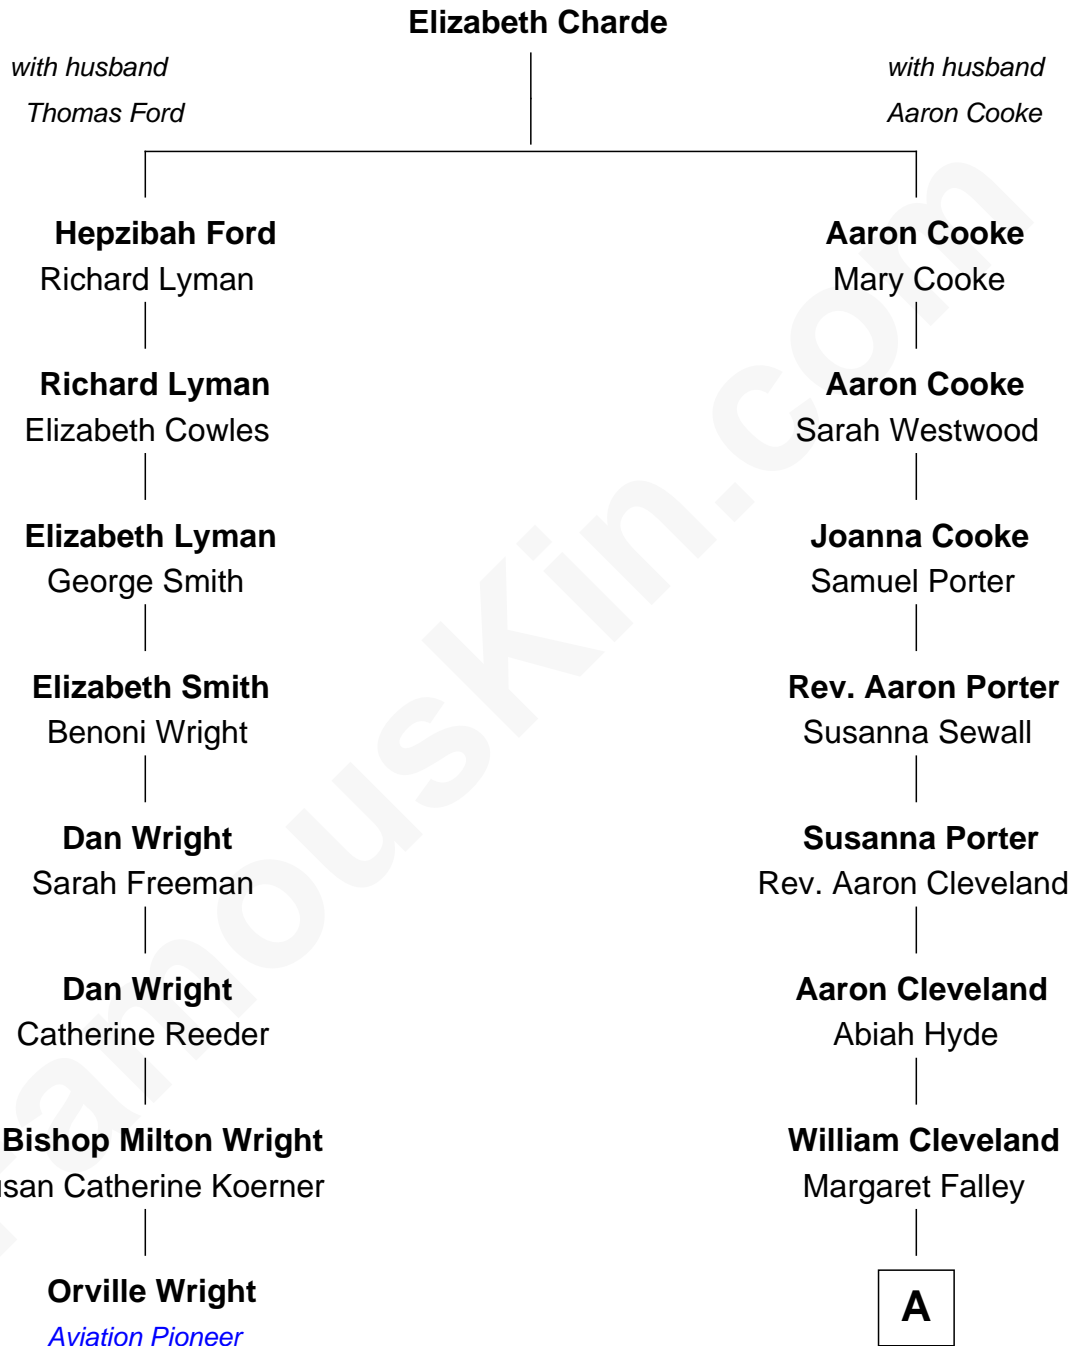

FamousKin.com

Relationship Chart of

Orville Wright

Wright Brothers - Aviation Pioneer

7th cousin 1 time removed of

Grover Cleveland

22nd and 24th U.S. President

A

Rev. Richard Falley Cleveland

Ann Neal

Grover Cleveland

22nd and 24th U.S. President

FamousKin.com