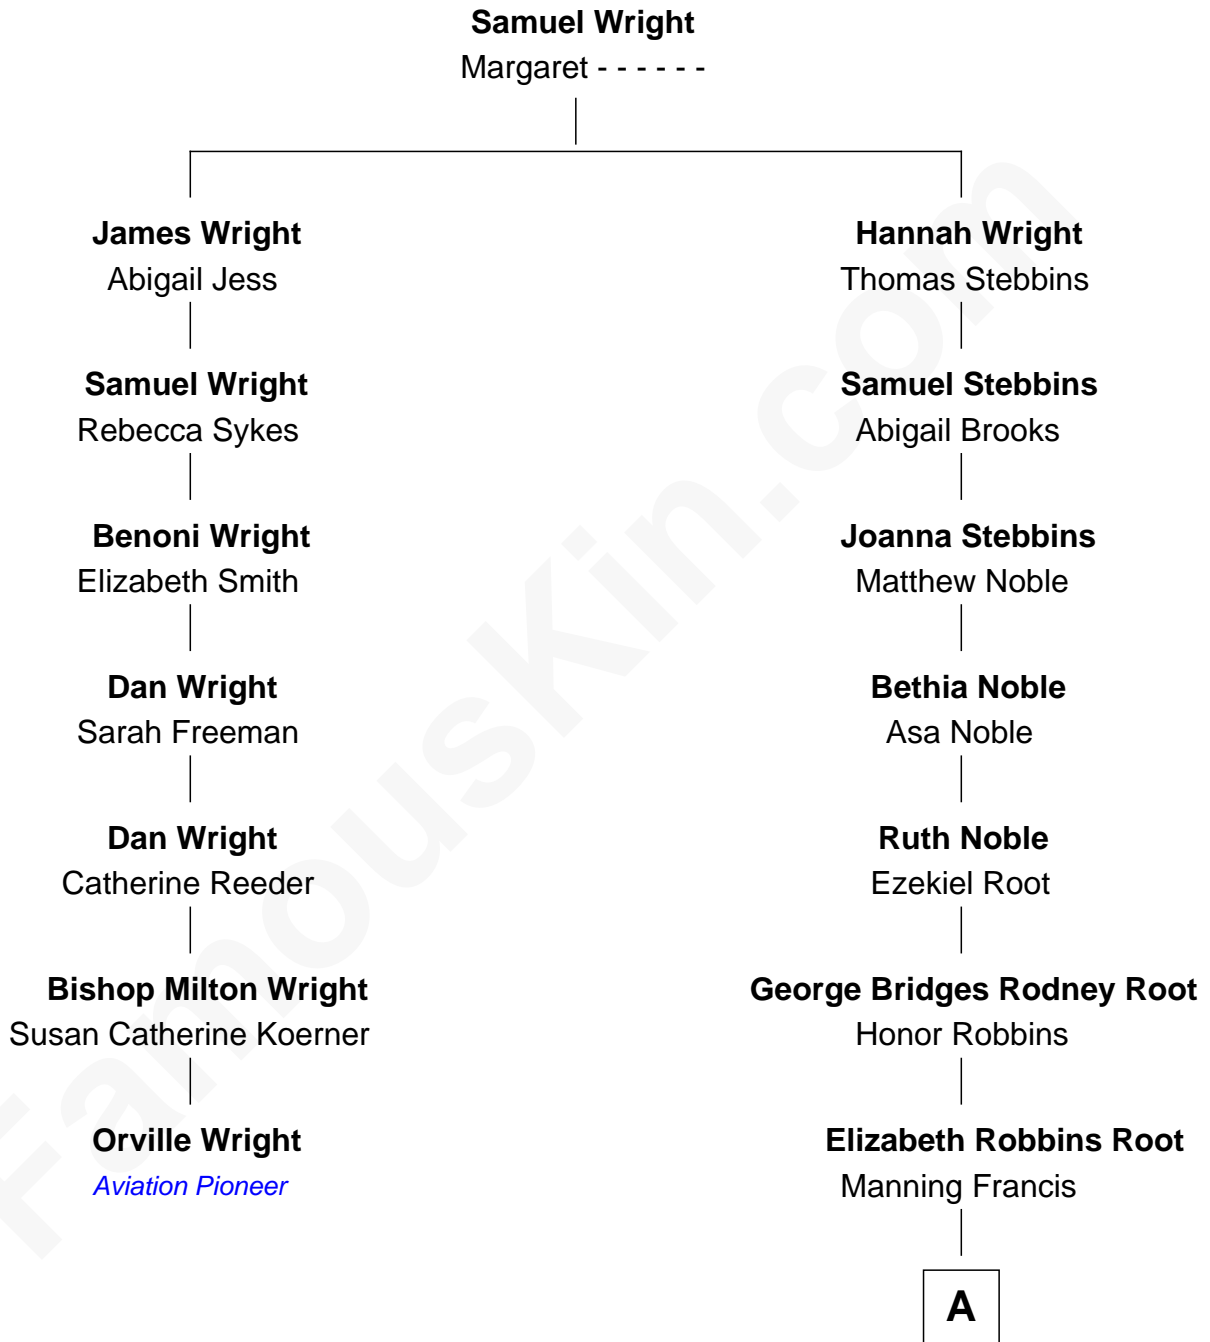

FamousKin.com

Relationship Chart of

Orville Wright

Wright Brothers - Aviation Pioneer

6th cousin 4 times removed of

Nancy (Davis) Reagan

First Lady of President Ronald Reagan

A

Frederick Augustus Francis

Jessie Anne Stevens

Anne Ayers Francis

John Newell Robbins

Kenneth Seymour Robbins

Edith Prescott Lockett

Nancy (Davis) Reagan

First Lady of Ronald Reagan