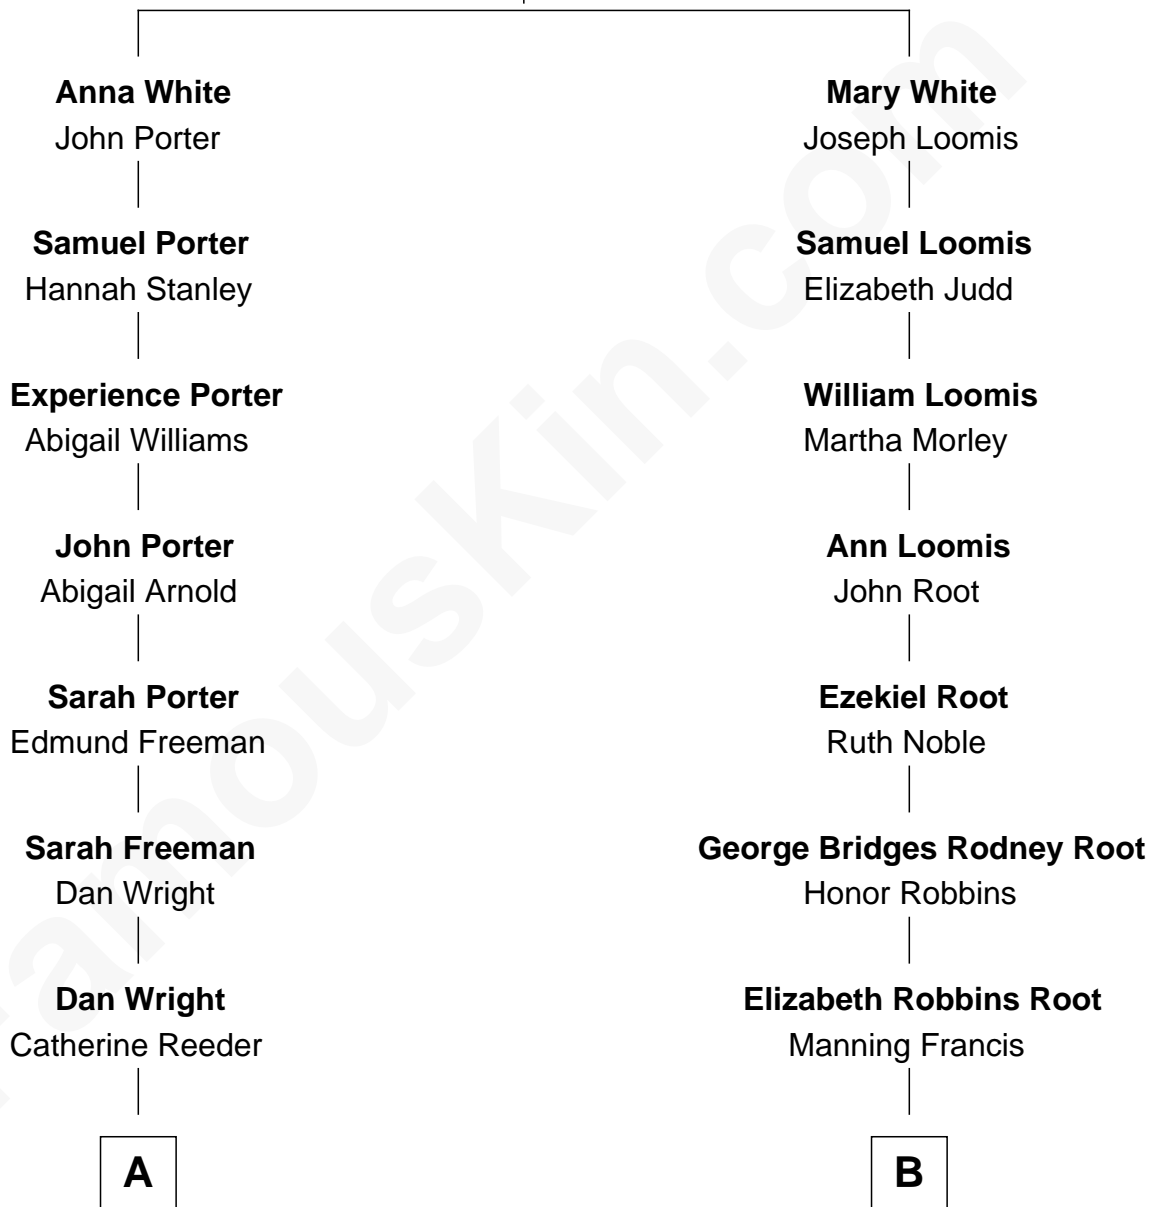

## Relationship Chart of

### Orville Wright

*Wright Brothers - Aviation Pioneer*

8th cousin 2 times removed of

### Nancy (Davis) Reagan

*First Lady of President Ronald Reagan*

**Robert White**  
Bridget Allgar

**A**

**Bishop Milton Wright**  
Susan Catherine Koerner

**Orville Wright**  
*Aviation Pioneer*

**B**

**Frederick Augustus Francis**  
Jessie Anne Stevens