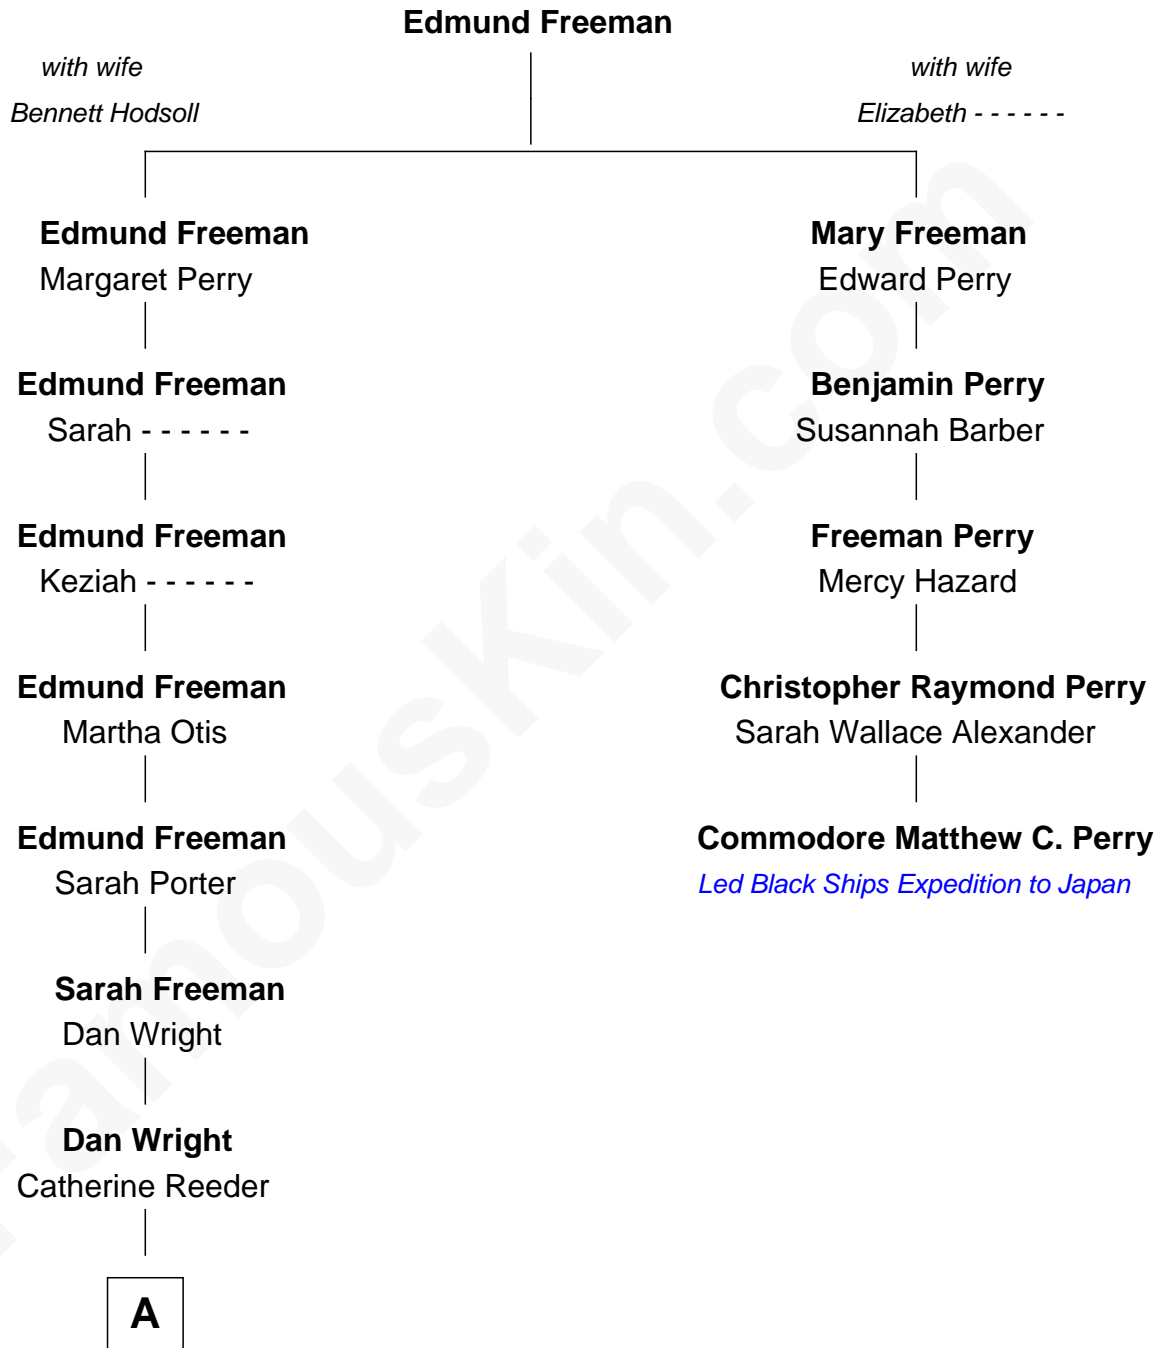

FamousKin.com

Relationship Chart of Orville Wright

Wright Brothers - Aviation Pioneer

4th cousin 4 times removed of

Commodore Matthew C. Perry

Led Black Ships Expedition to Japan

A

—
Bishop Milton Wright
Susan Catherine Koerner

—
Orville Wright
Aviation Pioneer

FamousKin.com