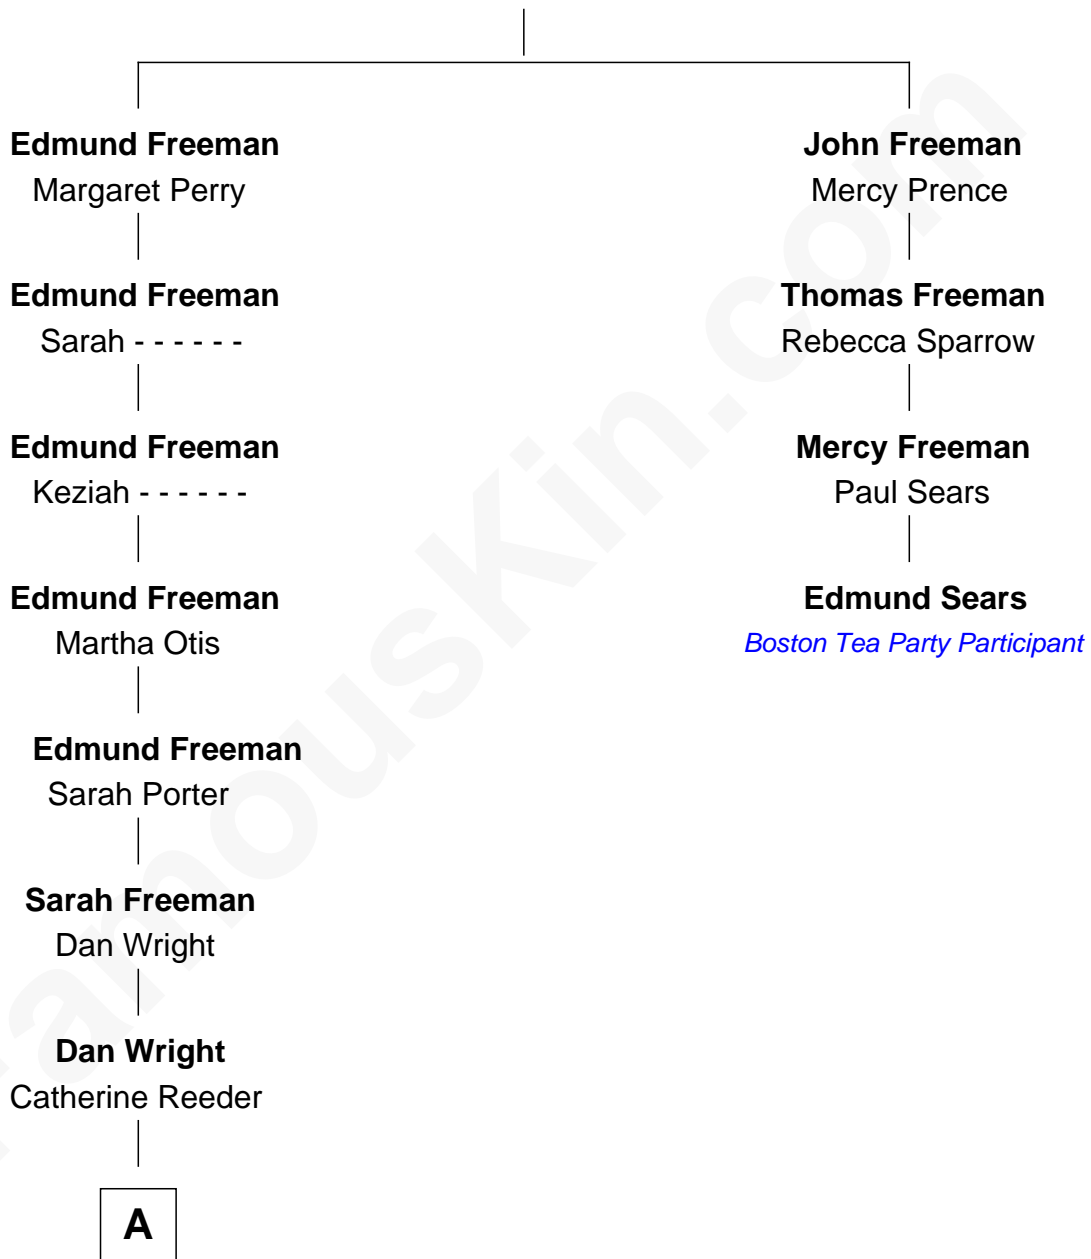

## Relationship Chart of Orville Wright

Wright Brothers - Aviation Pioneer

3rd cousin 5 times removed of

**Edmund Sears**

*Boston Tea Party Participant*

**Edmund Freeman**

Bennett Hodsoll

**A**

—  
**Bishop Milton Wright**  
Susan Catherine Koerner

—  
**Orville Wright**  
*Aviation Pioneer*

FamousKin.com