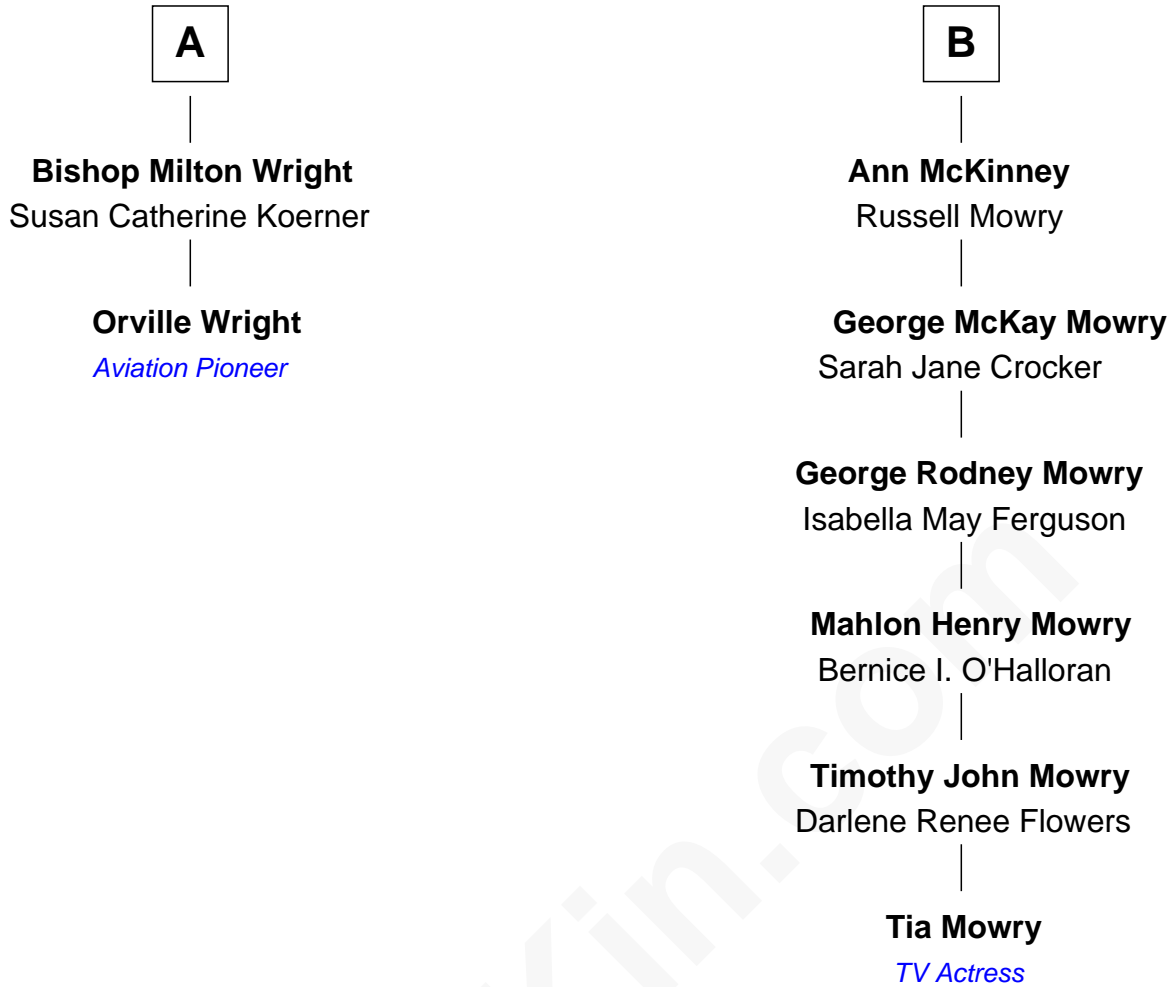

FamousKin.com

Relationship Chart of

Orville Wright

Wright Brothers - Aviation Pioneer

8th cousin 4 times removed of

Tia Mowry
TV Actress

John Mayo

Tia Mowry photo by [Sidewalks Entertainment](#) [\(CC BY SA 3.0 DE\)](#)