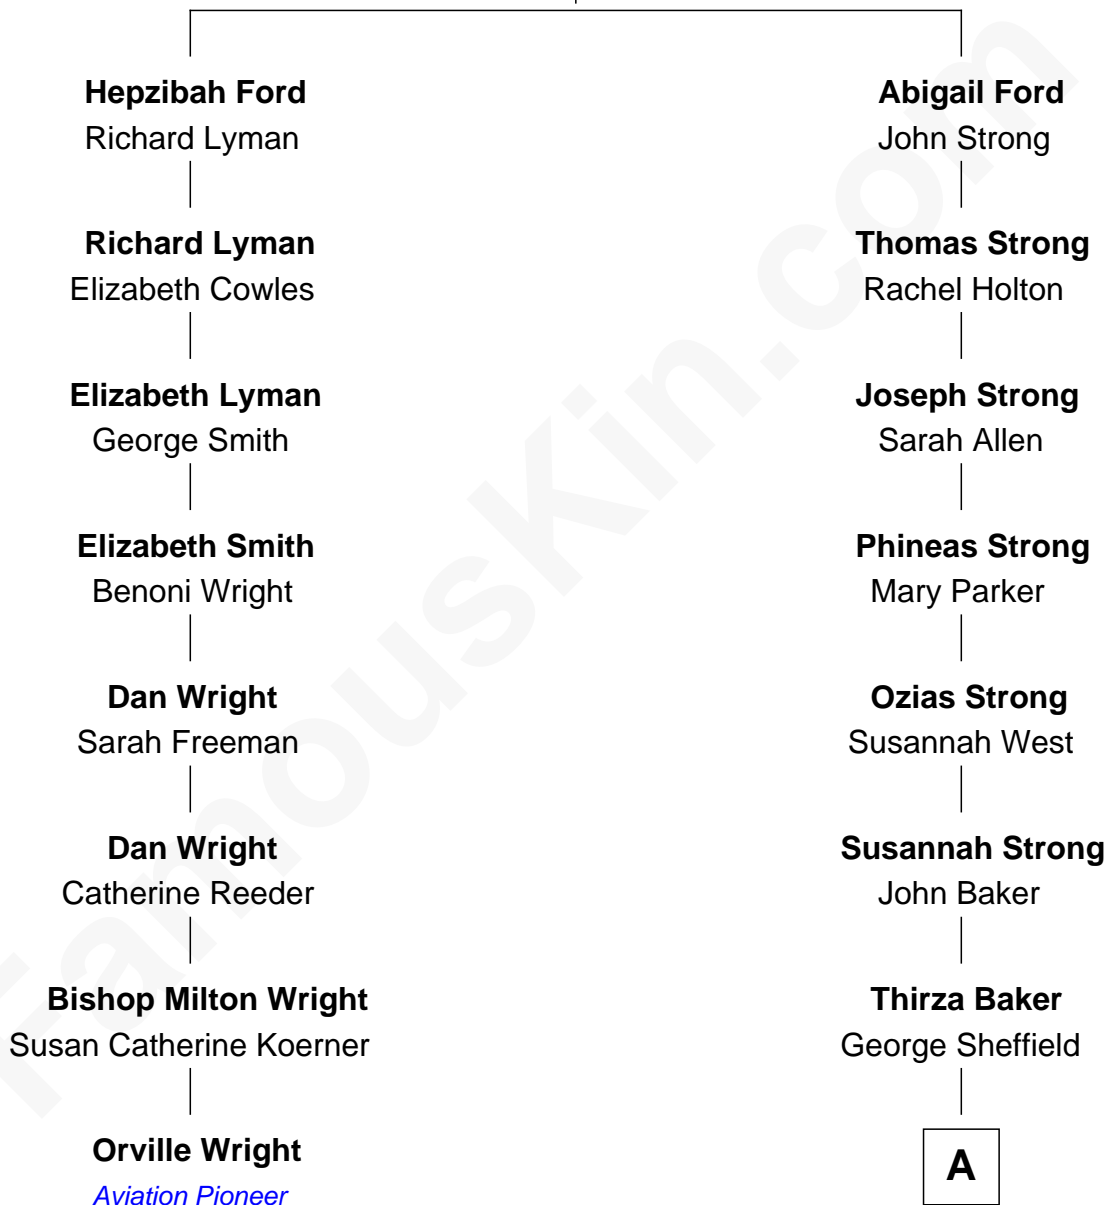

FamousKin.com

Relationship Chart of

Orville Wright

Wright Brothers - Aviation Pioneer

7th cousin 4 times removed of

Glenn Close

Movie, Television, and Stage Actress

Thomas Ford
Elizabeth Charde

A

Betsey Sheffield
John Keyes Campbell

Mary L. Campbell
Charles Arthur Moore

Charles Arthur Moore
Elizabeth Hyde

Elizabeth Mary H. Moore
Dr. William Taliaferro Close

Glenn Close
Movie, Television, and Stage Actress