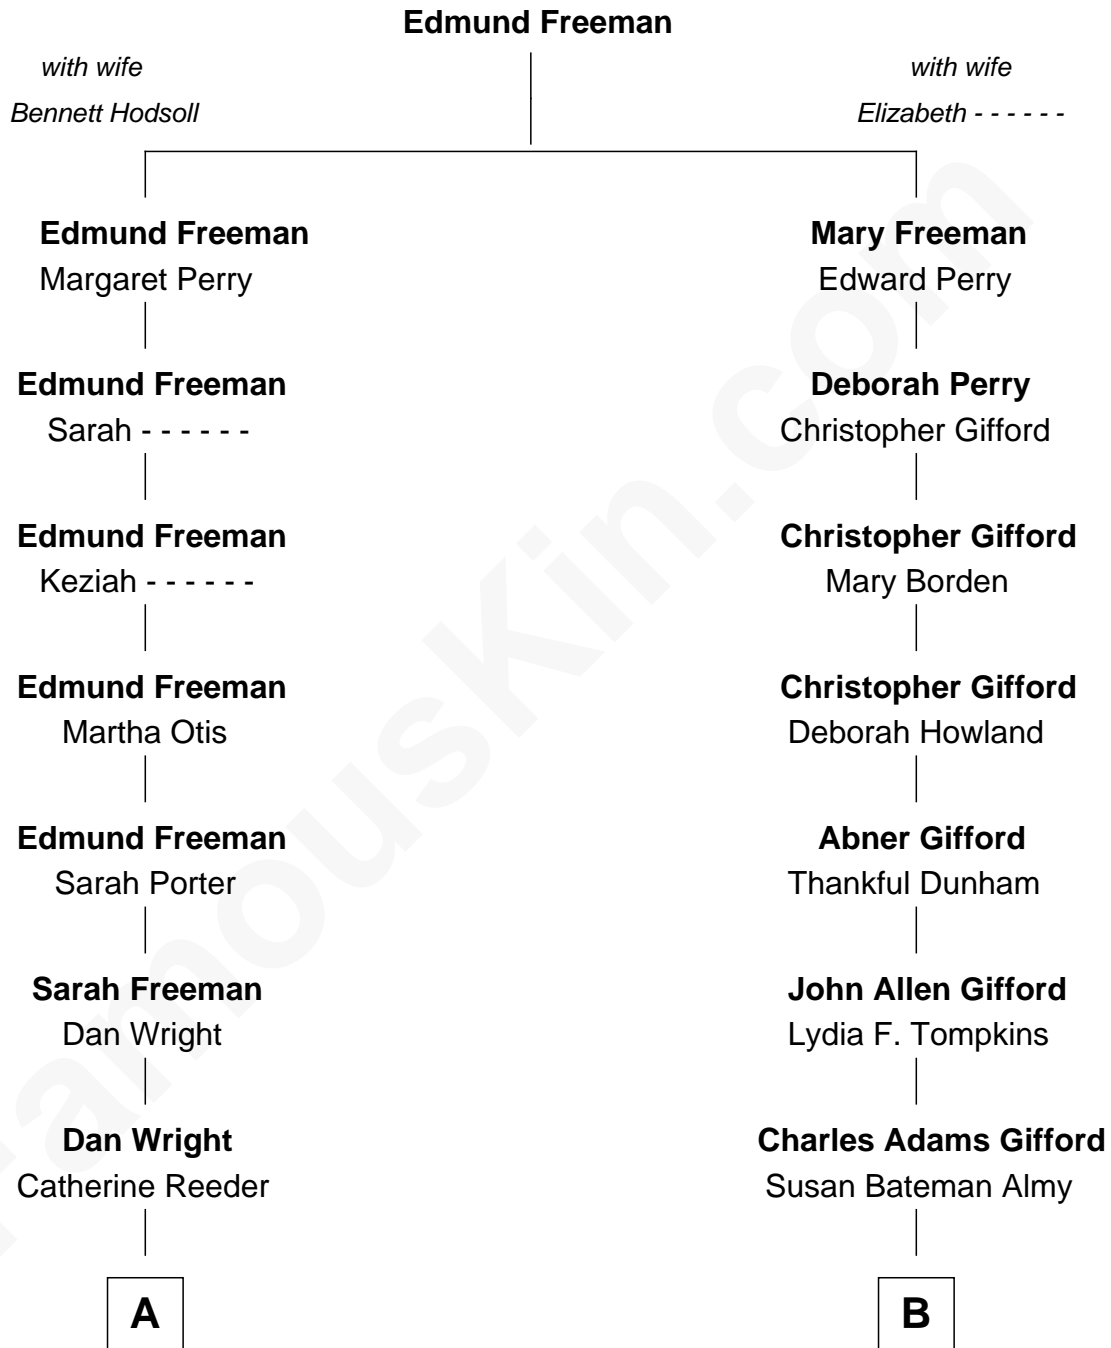

FamousKin.com

Relationship Chart of

Orville Wright

Wright Brothers - Aviation Pioneer

8th cousin 1 time removed of

Marilyn Monroe

Actress, Model, and Singer

A

Bishop Milton Wright
Susan Catherine Koerner

Orville Wright
Aviation Pioneer

B

Frederick Almy Gifford
Elizabeth Easton Tennant

Charles Stanley Gifford
Gladys Pearl Monroe

Marilyn Monroe
Actress, Model, and Singer