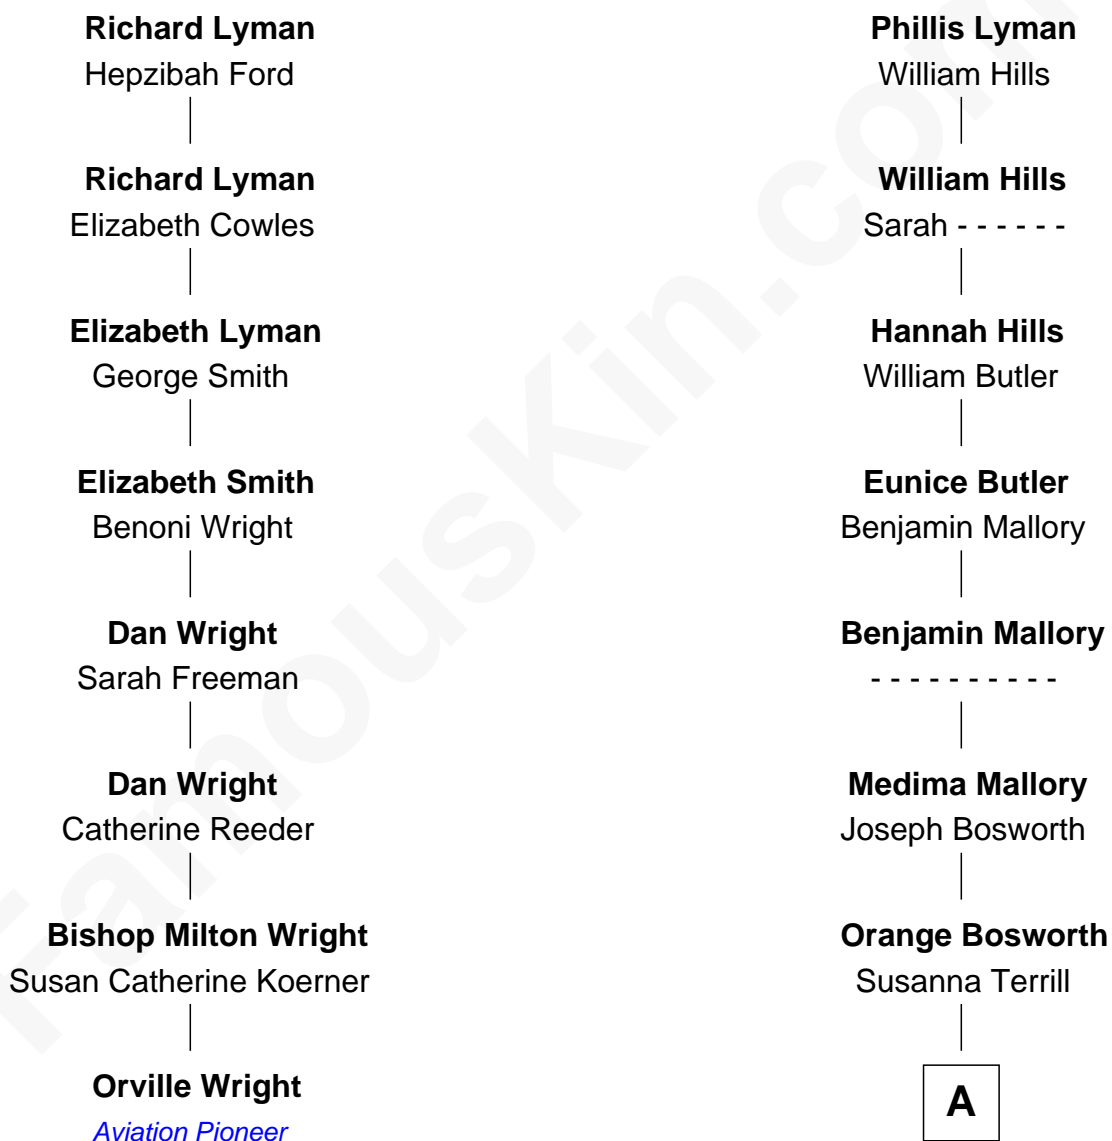

FamousKin.com

Relationship Chart of

Orville Wright

Wright Brothers - Aviation Pioneer

7th cousin 6 times removed of

Sydney Biddle Barrows

Mayflower Madam

Richard Lyman

Sarah - - - - -

A

Treat Bosworth

Anna Camp

Emma Arabella Bosworth

Lorenzo Ackley

Helen Eva Ackley

William Gildersleeve Parke